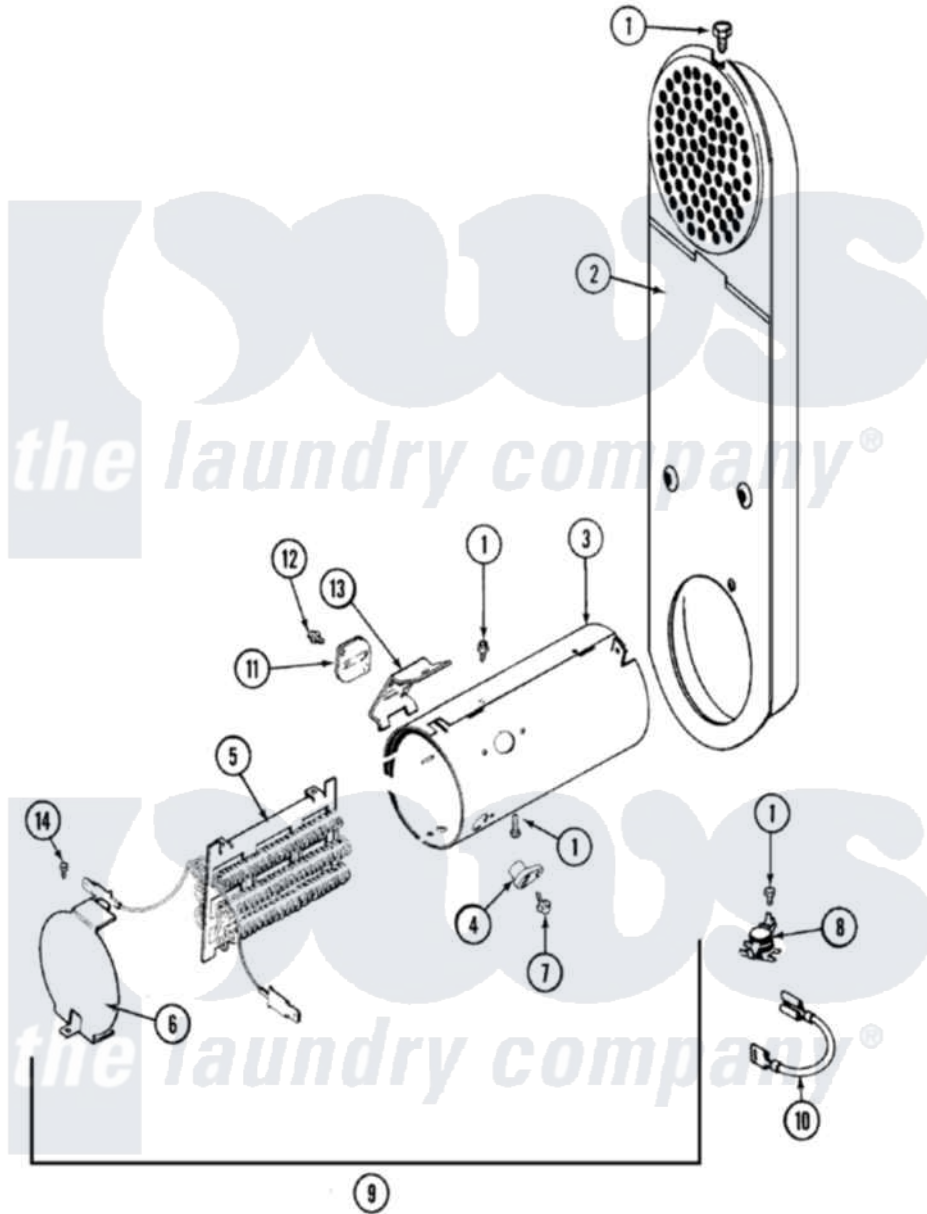

Maytag MDE4916AZW 05 - HEATER

Maytag [Residential Maytag MDE4916AZW Dryer Parts](#) Parts Diagram 05 - HEATER
 Click on the part number to view part

Item	Original Part Number	Replaced By	Status	Part Description
1	211294	90767		Screw, 8A X 3/8 HeX Washer Head Tapping
2	33001803	33003038		Assembly, Inlet Duct-Elec
3	314995			Enclosure, Heater
4	314998			Insulator, Terminal
5	307184	Y308612		Heater Sub-Assembly
6	314999			Shield, Radiant
7	314554		Not Available	SCREW
8	303396			Thermostat, Hi-Limit
9	307178			Heater Assembly
10	Y307173			Wire, Jumper
11	307473			Fuse, Thermal
12	33001860	W10116760		Screw
13	315346			Bracket, Thermal Fuse
14	Y308590	W10116795		Heater
"	22001996	3370225		Screw