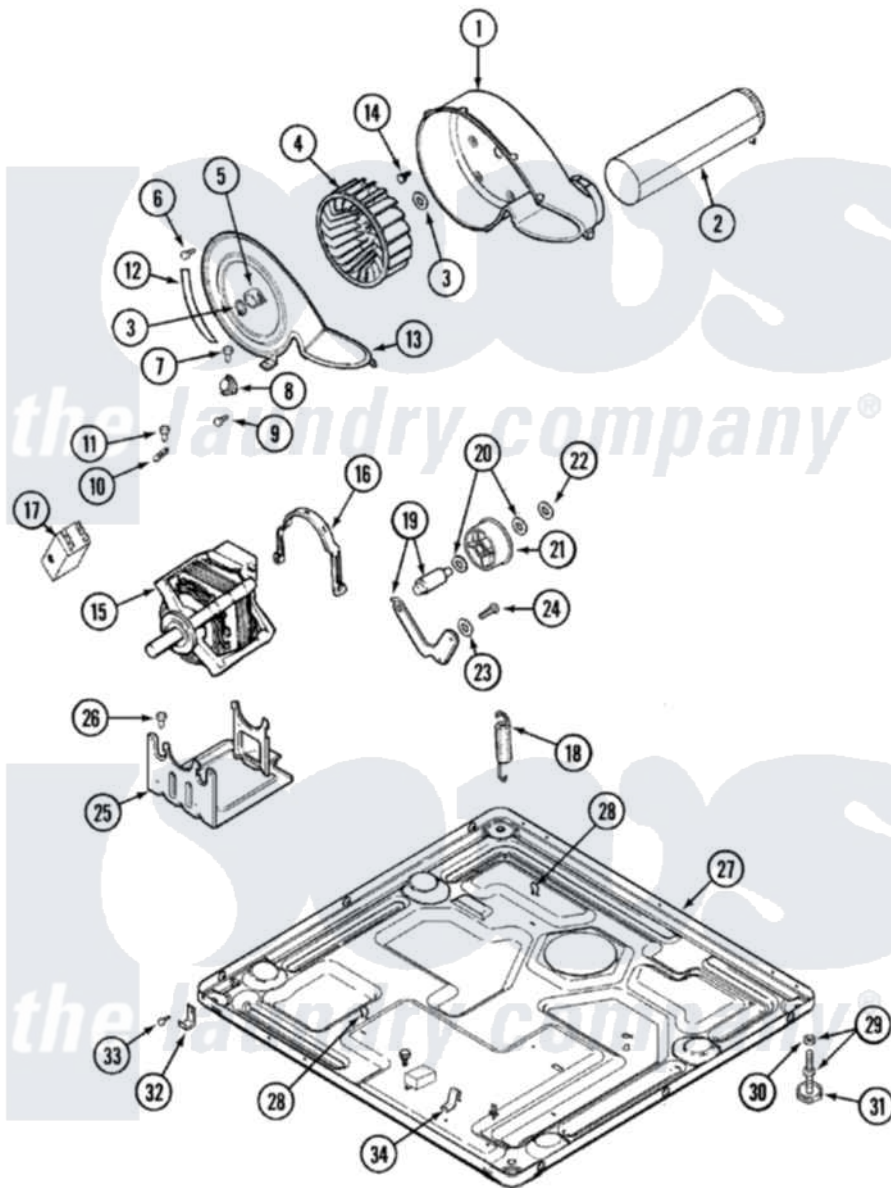

Maytag MDE4916AZW 06 - MOTOR DRIVE

Maytag [Residential Maytag MDE4916AZW Dryer Parts](#) Parts Diagram 06 - MOTOR DRIVE
 Click on the part number to view part

Item	Original Part Number	Replaced By	Status	Part Description
1	33001789			Housing, Blower
2	22001995			Screw Note: Screw, Tumbler Front And Shroud
"	33001800			Duct Assembly, Exhaust
3	410233	9703438		Ring-Retrn
4	33001790			Wheel, Blower
5	312967			Clamp, Blower Housing
6	33001855	33002917		Screw, No.10-16
7	Y313561			Screw---NA
8	307249			Thermostat, Multi-Temp
9	22001996	3370225		Screw
10	33001762			Fuse, Thermal
11	314848	W10116760		Screw
12	33001772		Not Available	SEAL, BLOWER COVER
13	33001873			Cover, Blower Housing---NA
14	314818	1163839		Screw
15	33001853	33002478		Motor

"	33002237	33002478	Motor
"	33002462	33002478	Motor
"	33002478		Motor
16	Y015825		Clip, Motor To Motor Support
17	33001854	33002478	Motor
18	33001754	33002459	Assembly, Spring And Plug
"	33002460	33002459	Assembly, Spring And Plug
"	33002461		Plug For Spring
"	33002157		Grommet
19	33001840	6-3705180	Idler Arm
20	Y312527		Washer, Idler Shaft
21	33001783	6-3700340	BearIng- I
22	312958	354987	Ring, Retaining
23	315772		Sleeve, Idler Arm
24	Y014874		Screw, Idler Arm And Sleeve
25	Y313561		Screw----NA
"	33001752	33002817	Motor Support, Offset
"	33002466	33002817	Motor Support, Offset
26	Y313561		Screw----NA
27	33001845	Not Available	BASE
"	33002465	Not Available	BASE, (LWR)----NA
28	410490		Spring, Retainer Wire Harness
29	Y305086		Adjustable Leg And Nut
30	Y052740	62739	Nut, Lock
31	Y314137		Foot, Rubber
32	22002239		Clip, Front Panel
33	Y310632	1163839	Screw
34	22002244		Clip, Grounding