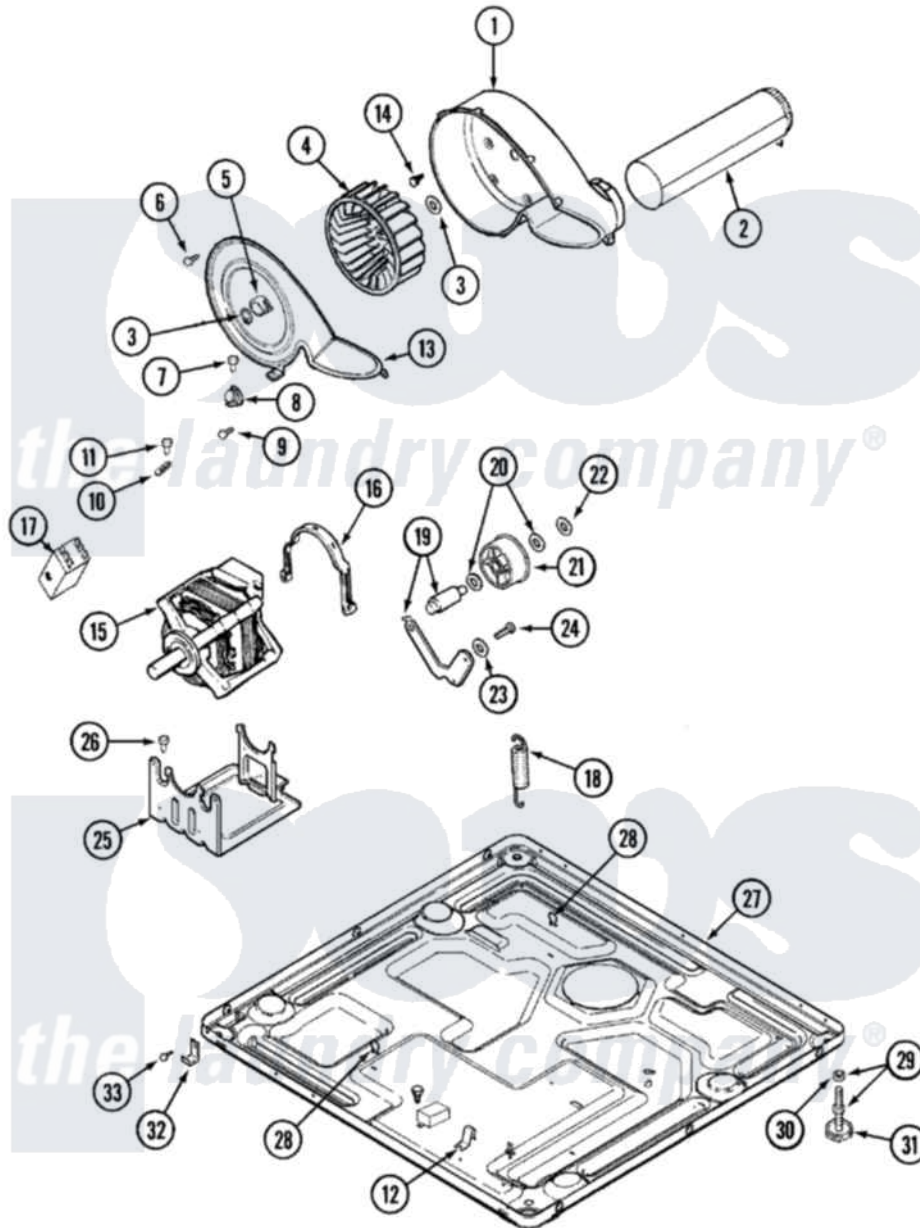

Maytag MDE5000AYQ 03 - MOTOR DRIVE

Maytag Residential Maytag MDE5000AYQ Dryer Parts Parts Diagram 03 - MOTOR DRIVE
 Click on the part number to view part

Item	Original Part Number	Replaced By	Status	Part Description
1	33001789			Housing, Blower
2	22001995			Screw Note: Screw, Tumbler Front And Shroud
"	33001800			Duct Assembly, Exhaust
3	410233	9703438		Ring-Retr
4	33001790			Wheel, Blower
5	312967			Clamp, Blower Housing
6	33001855	33002917		Screw, No.10-16
7	Y313561			Screw---NA
8	307249			Thermostat, Multi-Temp
9	22001996	3370225		Screw
10	33001762			Fuse, Thermal
11	314848	W10116760		Screw
12	22002244			Clip, Grounding
13	33001873			Cover, Blower Housing---NA
14	314818	1163839		Screw
15	33002462	33002478		Motor

16	Y015825		Clip, Motor To Motor Support
17	33001854	33002478	Motor
18	33002157		Grommet
"	33001754	33002459	Assembly, Spring And Plug
19	33001840	6-3705180	Idler Arm
20	Y312527		Washer, Idler Shaft
21	33001783	6-3700340	BearIng- I
22	312958	354987	Ring, Retaining
23	315772		Sleeve, Idler Arm
24	Y014874		Screw, Idler Arm And Sleeve
25	Y313561		Screw----NA
"	33002466	33002817	Motor Support, Offset
26	Y313561		Screw----NA
27	33001845	Not Available	BASE
28	410490		Spring, Retainer Wire Harness
29	Y305086		Adjustable Leg And Nut
30	Y052740	62739	Nut, Lock
31	Y314137		Foot, Rubber
32	22002239		Clip, Front Panel
33	Y310632	1163839	Screw