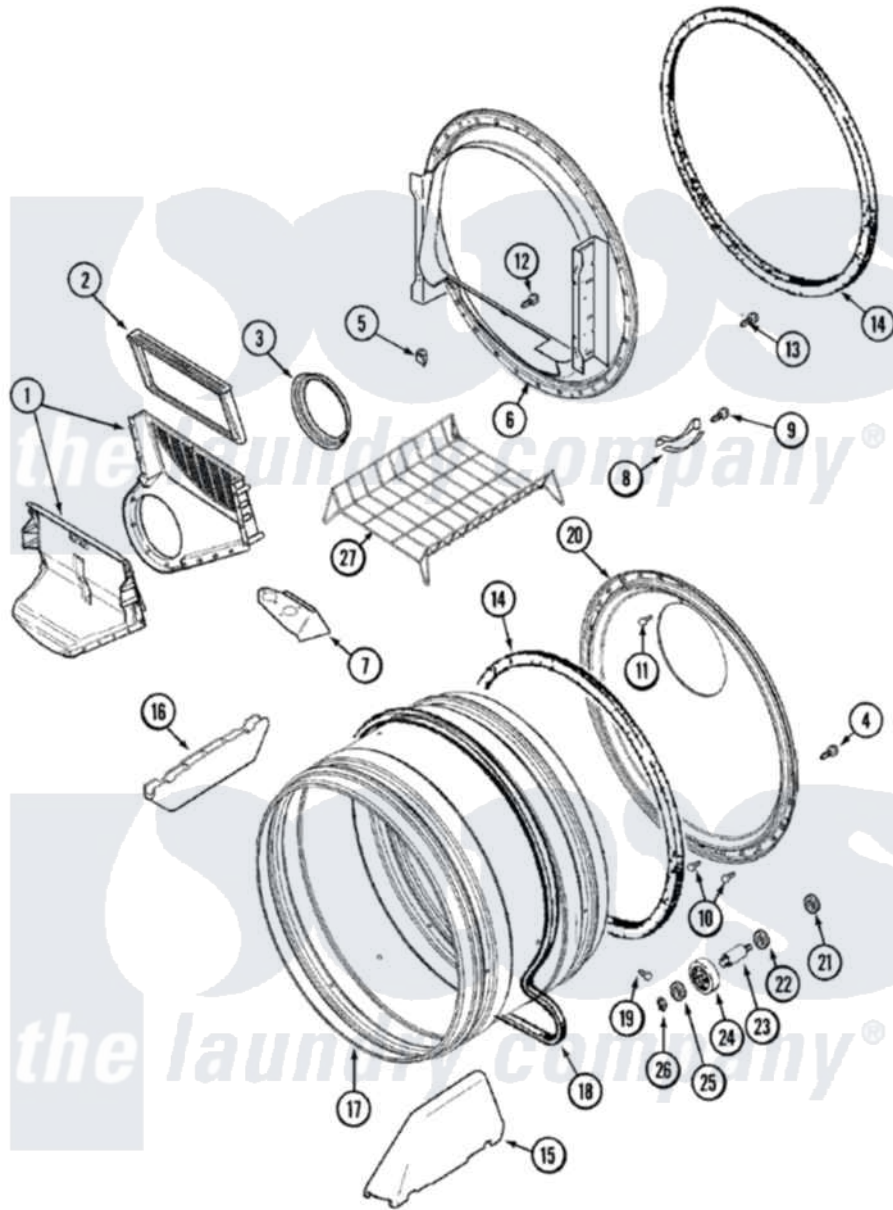

Maytag MDE5000AYQ 04 - TUMBLER

Maytag Residential Maytag MDE5000AYQ Dryer Parts Parts Diagram 04 - TUMBLER
 Click on the part number to view part

Item	Original Part Number	Replaced By	Status	Part Description
1	33001799			Outlet Duct Assembly Note: Outlet Duct Assembly
2	33001808			Filter, Lint
3	33001758	33002560		Seal, Blower
4	33002190			SCrew, C BraCe, BraCket, Cabinet
5	Y310376			Clip, Door Switch Harness
6	33001802			Front, Tumbler
7	33001837			Cover, Thermostat
8	306508			Tumbler Bearing Kit ----W
9	210720			Rivet, Bearing To Tumbler Frnt
10	22001996	3370225		Screw
11	210932			Screw, No.8 X 9/16 Ctsk Note: Screw, Inlet Duct
12	312311	312311MAY		Screw
13	33001855	33002917		Screw, No.10-16
14	33001807			Seal, Tumbler

15	33001756	33002032	Baffle
16	33001755		Baffle
17	33001889		Tumbler
18	33001777	33002535	V-Belt
19	33001788	33002973	Screw, No.9-15 X 1.00 Hx WS
20	33001801		Back, Tumbler
21	33001443		Nut, Hex
22	Y313347	312535	Washer, Vault Mounting Brk.
23	Y312948	6-3129480	Shaft- Tumbler
24	Y303373	12001541	Drum Roller/Washer Assembly--W
25	312535		Washer, Vault Mounting Brk.
26	410233	9703438	Ring-Retrn
27	33001917	33001917A	Rack- Dryi