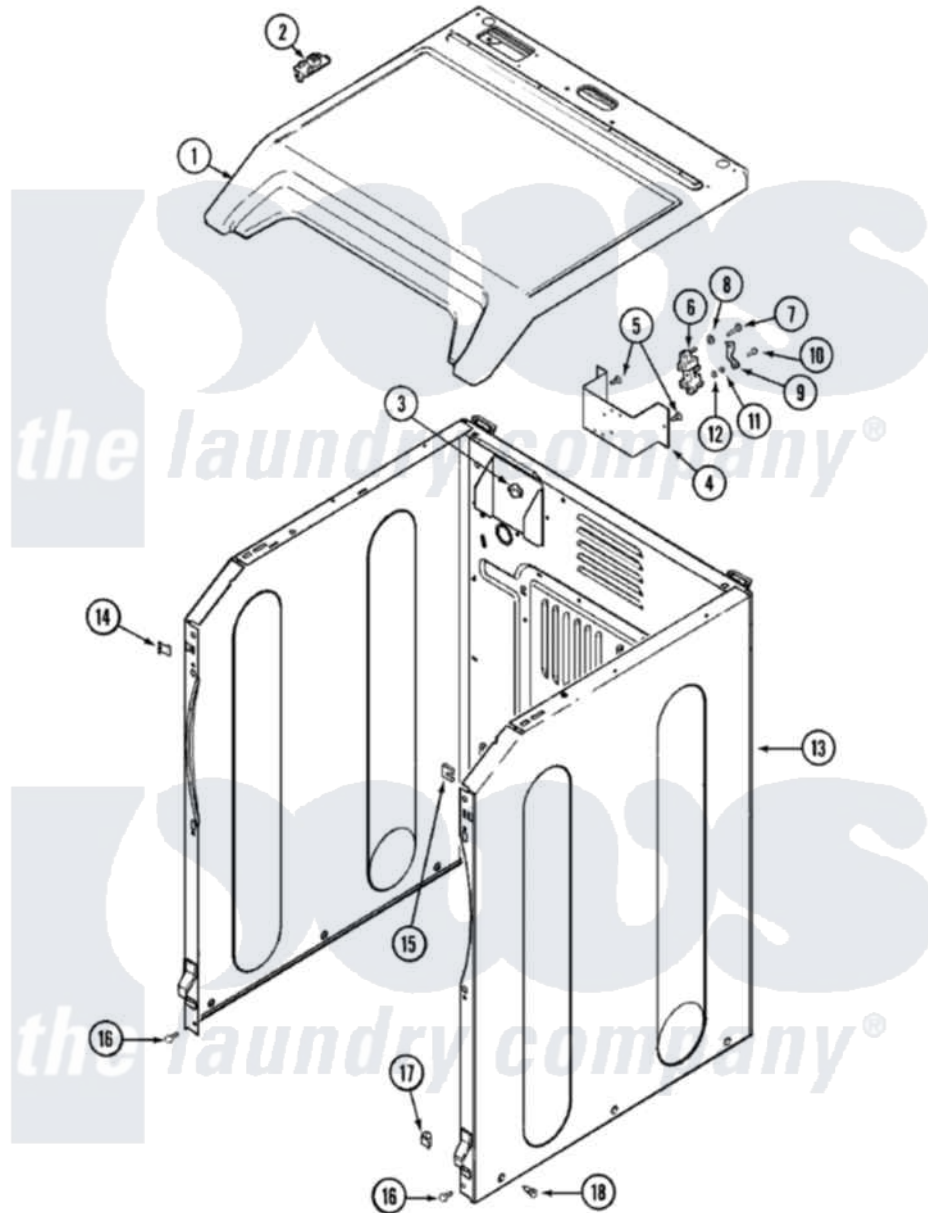

Maytag MDE5000AYW 01 - CABINET

Maytag [Residential Maytag MDE5000AYW Dryer Parts](#) Parts Diagram 01 - CABINET
 Click on the part number to view part

Item	Original Part Number	Replaced By	Status	Part Description
1	33001865			Cover, Top
2	33001872	33002891		Pin, Locator
3	Y310376			Clip, Door Switch Harness
4	33001826		Not Available	BRACKET, TERMINAL BLOCK---NA
5	22001995			Screw Note: Screw, Tumbler Front And Shroud
6	33001244			Block, Terminal
7	Y312209	W10001200		Screw
8	Y311270			Washer, Terminal Block
9	Y312184			Strap, Grounding
10	33001245			Screw---NA
11	311484	112432		Nut
12	311093			Washer, Terminal Connection
13	12001424	22003639		Cabinet Assembly
14	22002049			Clip Note: Clip, Front Panel
15	213280	204439		Screw And Fstner Assembly

16 [22001995](#)

Screw Note: Screw, Tumbler
Front And Shroud

17 [Y310376](#)

Clip, Door Switch Harness

18 [213007](#)

Xfor Cabinet See Cabinet,
Back