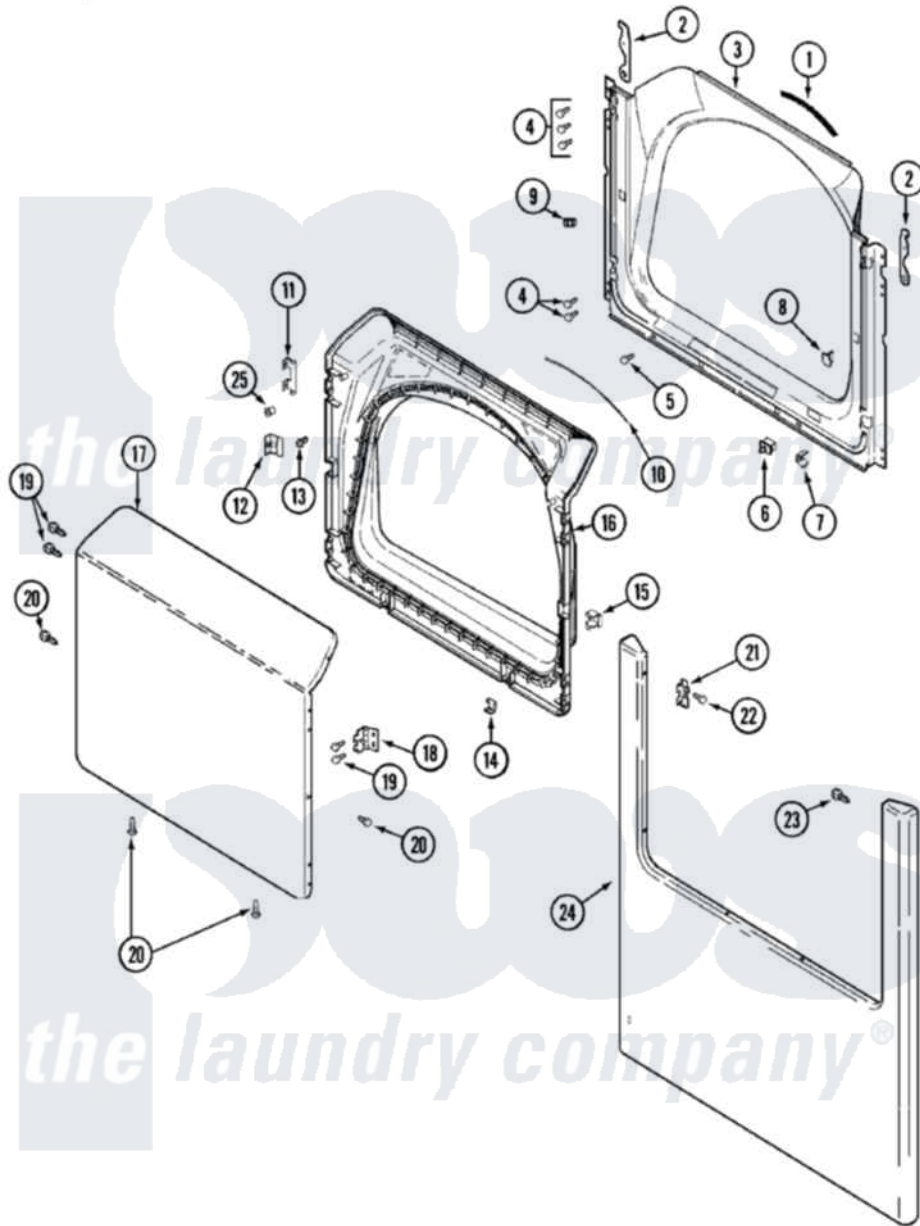

Maytag MDE5000AYW 04 - DOOR

Maytag [Residential Maytag MDE5000AYW Dryer Parts](#) Parts Diagram 04 - DOOR
 Click on the part number to view part

Item	Original Part Number	Replaced By	Status	Part Description
1	33001767			Seal, Shroud
2	22002247	33002597		Hook, Security
3	33001778			Shroud
4	22001995			Screw Note: Screw, Tumbler Front And Shroud
5	33001768			Screw, Shroud Note: Screw, Shroud And Outlet Duct
6	33001509	W10169313		Switch-Dor
7	33001760			Bracket, Hinge
8	33001174	LA-1003		Door Catch Kit
9	33001791	306436		Door Latch Kit--W
"	Y304578	LA-1003		Door Catch Kit
10	33002094			Seal, Door
11	22002038			Clip, Door
12	33001793			Bracket, Strike
13	33001761			Strike, Door
14	22002039			Clip, Door

15	33001763		Plug, Inner Door
16	33001750		Door, Inner/ W Seal
17	22001817		Sheet, Sound Damper
"	33002430	Not Available	PANEL, DOOR (WHT-W/MEDALLION)
18	33001759		Hinge, Door
19	22002062	98006631	Screw
20	22002063		Screw No.8-18AB Wafer Head
21	33001764		Cover, Hinge Hole
22	33001787		Screw, Hinge Note: Screw, Hinge Hole Cover
23	22002012		Screw, Hinge Note: Screw, Hinge Bracket
24	22002836		Panel, Front
25	33001771		Bushing, Inner Door