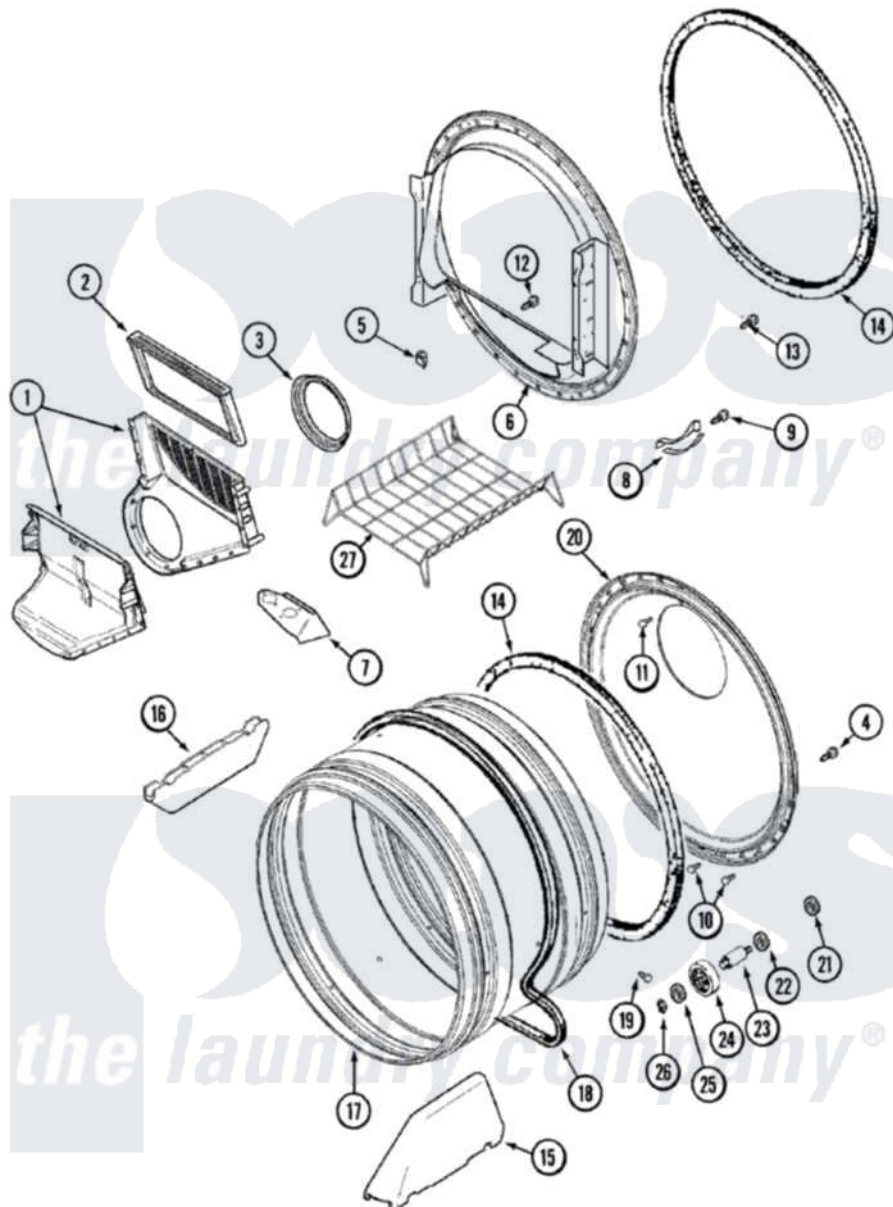

# Maytag MDE5000AYW 07 - TUMBLER

Maytag Residential Maytag MDE5000AYW Dryer Parts Parts Diagram 07 - TUMBLER  
 Click on the part number to view part

Item	Original Part Number	Replaced By	Status	Part Description
1	<a href="#">33001799</a>			Outlet Duct Assembly Note: Outlet Duct Assembly
2	<a href="#">33001808</a>			Filter, Lint
3	33001758	<a href="#">33002560</a>		Seal, Blower
4	<a href="#">33002190</a>			SCrew, C BraCe, BraCket, Cabinet
5	<a href="#">Y310376</a>			Clip, Door Switch Harness
6	<a href="#">33001802</a>			Front, Tumbler
7	<a href="#">33001837</a>			Cover, Thermostat
8	<a href="#">306508</a>			Tumbler Bearing Kit ----W
9	<a href="#">210720</a>			Rivet, Bearing To Tumbler Frnt
10	22001996	<a href="#">3370225</a>		Screw
11	<a href="#">210932</a>			Screw, No.8 X 9/16 Ctsk Note: Screw, Inlet Duct
12	312311	<a href="#">312311MAY</a>		Screw
13	33001855	<a href="#">33002917</a>		Screw, No.10-16
14	<a href="#">33001807</a>			Seal, Tumbler

15	33001756	<a href="#">33002032</a>	Baffle
16	<a href="#">33001755</a>		Baffle
17	<a href="#">33001889</a>		Tumbler
18	33001777	<a href="#">33002535</a>	V-Belt
19	33001788	<a href="#">33002973</a>	Screw, No.9-15 X 1.00 Hx WS
20	<a href="#">33001801</a>		Back, Tumbler
21	<a href="#">33001443</a>		Nut, Hex
22	Y313347	<a href="#">312535</a>	Washer, Vault Mounting Brk.
23	Y312948	<a href="#">6-3129480</a>	Shaft- Tumbler
24	Y303373	<a href="#">12001541</a>	Drum Roller/Washer Assembly--W
25	<a href="#">312535</a>		Washer, Vault Mounting Brk.
26	410233	<a href="#">9703438</a>	Ring-Retrn
27	33001917	<a href="#">33001917A</a>	Rack- Dryi