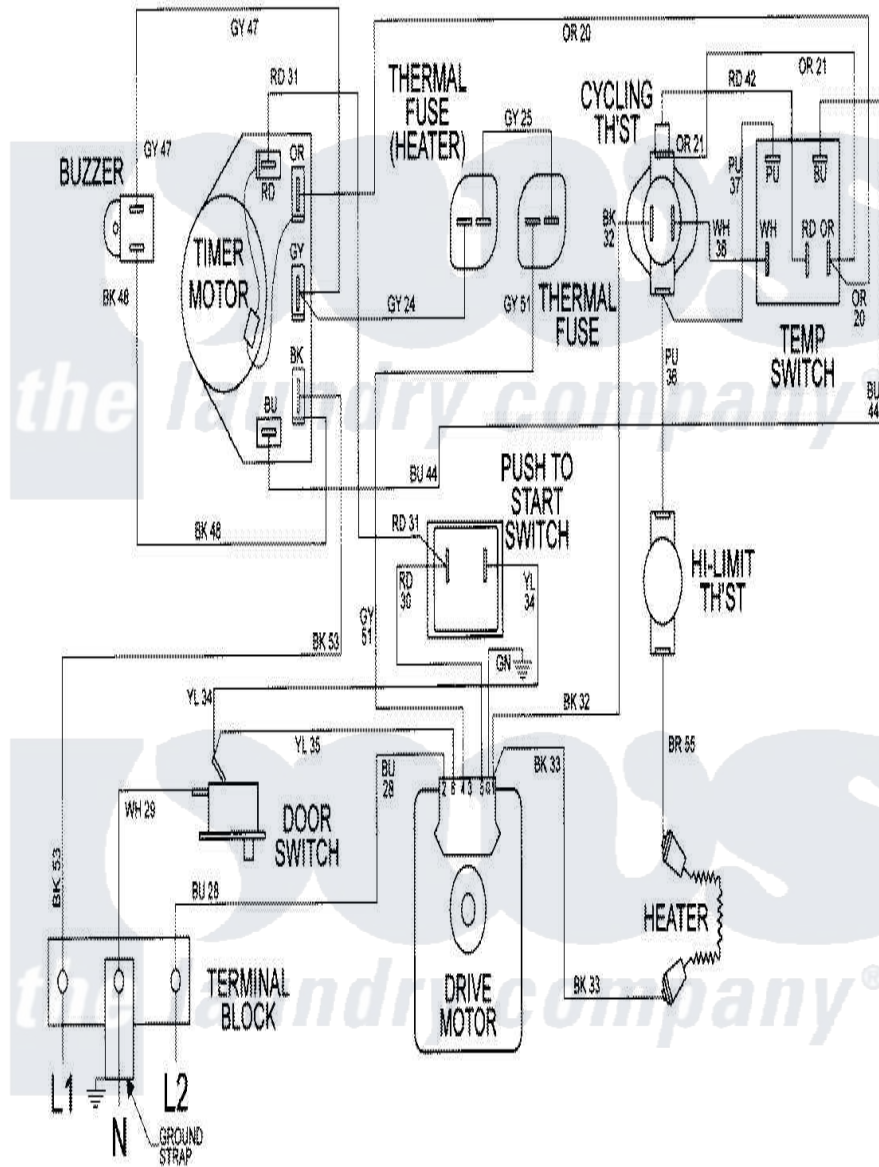

Maytag MDE5000AYW 08 - WIRING INFORMATION

Maytag Residential Maytag MDE5000AYW Dryer Parts Parts Diagram 08 - WIRING INFORMATION
 Click on the part number to view part

| Item | Original Part Number | Replaced By | Status | Part Description |
|------|----------------------|-------------|---------------|--------------------|
| NI | 15002303 | | Not Available | WIRING INFORMATION |