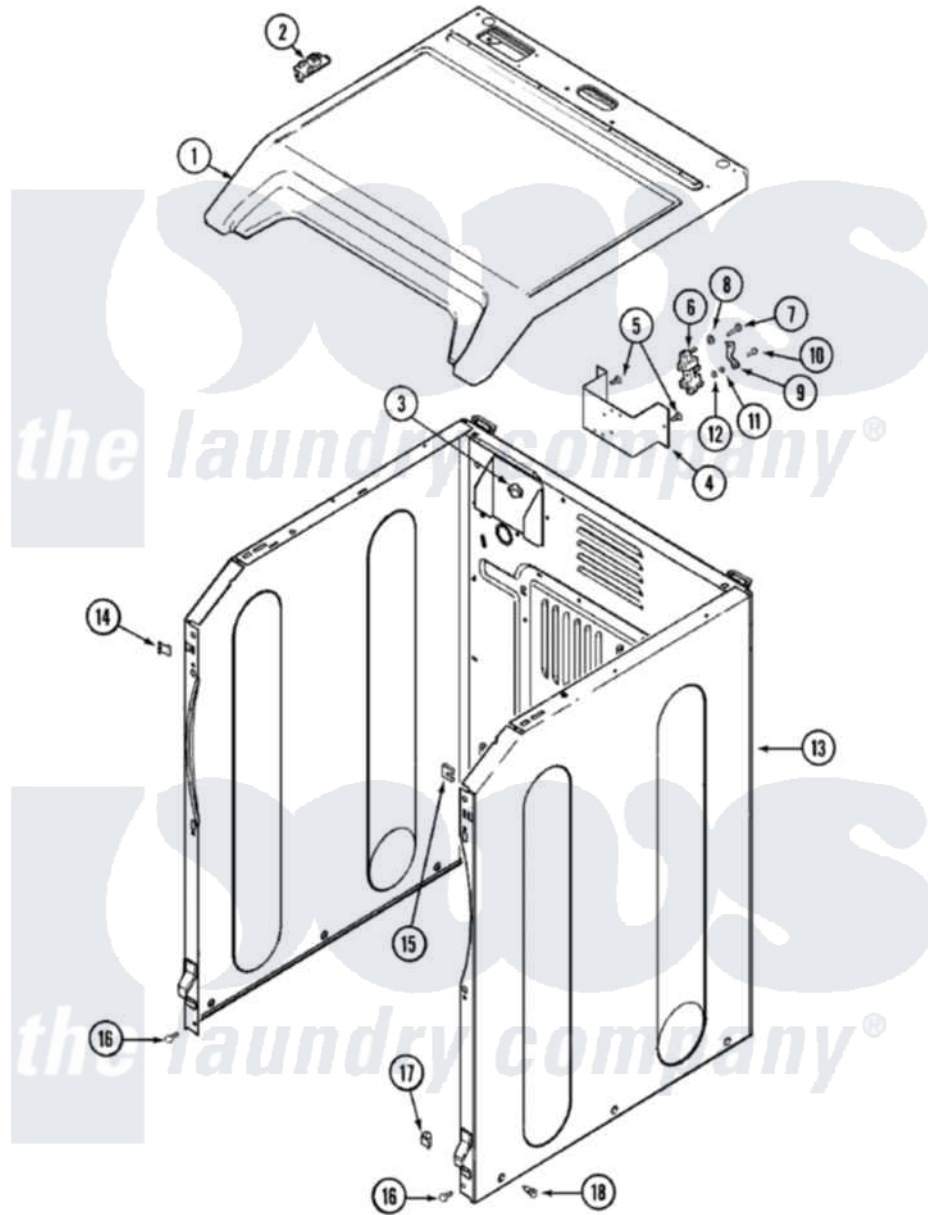

# Maytag MDE5000AZW 01 - CABINET

Maytag [Residential Maytag MDE5000AZW Dryer Parts](#) Parts Diagram 01 - CABINET  
 Click on the part number to view part

Item	Original Part Number	Replaced By	Status	Part Description
1	<a href="#">33001865</a>			Cover, Top
2	33001872	<a href="#">33002891</a>		Pin, Locator
3	<a href="#">Y310376</a>			Clip, Door Switch Harness
4	33001826		Not Available	BRACKET, TERMINAL BLOCK---NA
5	<a href="#">22001995</a>			Screw Note: Screw, Tumbler Front And Shroud
6	<a href="#">33001244</a>			Block, Terminal
7	Y312209	<a href="#">W10001200</a>		Screw
8	<a href="#">Y311270</a>			Washer, Terminal Block
9	<a href="#">Y312184</a>			Strap, Grounding
10	<a href="#">33001245</a>			Screw---NA
11	311484	<a href="#">112432</a>		Nut
12	<a href="#">311093</a>			Washer, Terminal Connection
13	12001424	<a href="#">22003639</a>		Cabinet Assembly
14	<a href="#">22002049</a>			Clip Note: Clip, Front Panel
15	213280	<a href="#">204439</a>		Screw And Fstner Assembly

16 [22001995](#)

Screw Note: Screw, Tumbler  
Front And Shroud

17 [Y310376](#)

Clip, Door Switch Harness

18 [213007](#)

Xfor Cabinet See Cabinet,  
Back