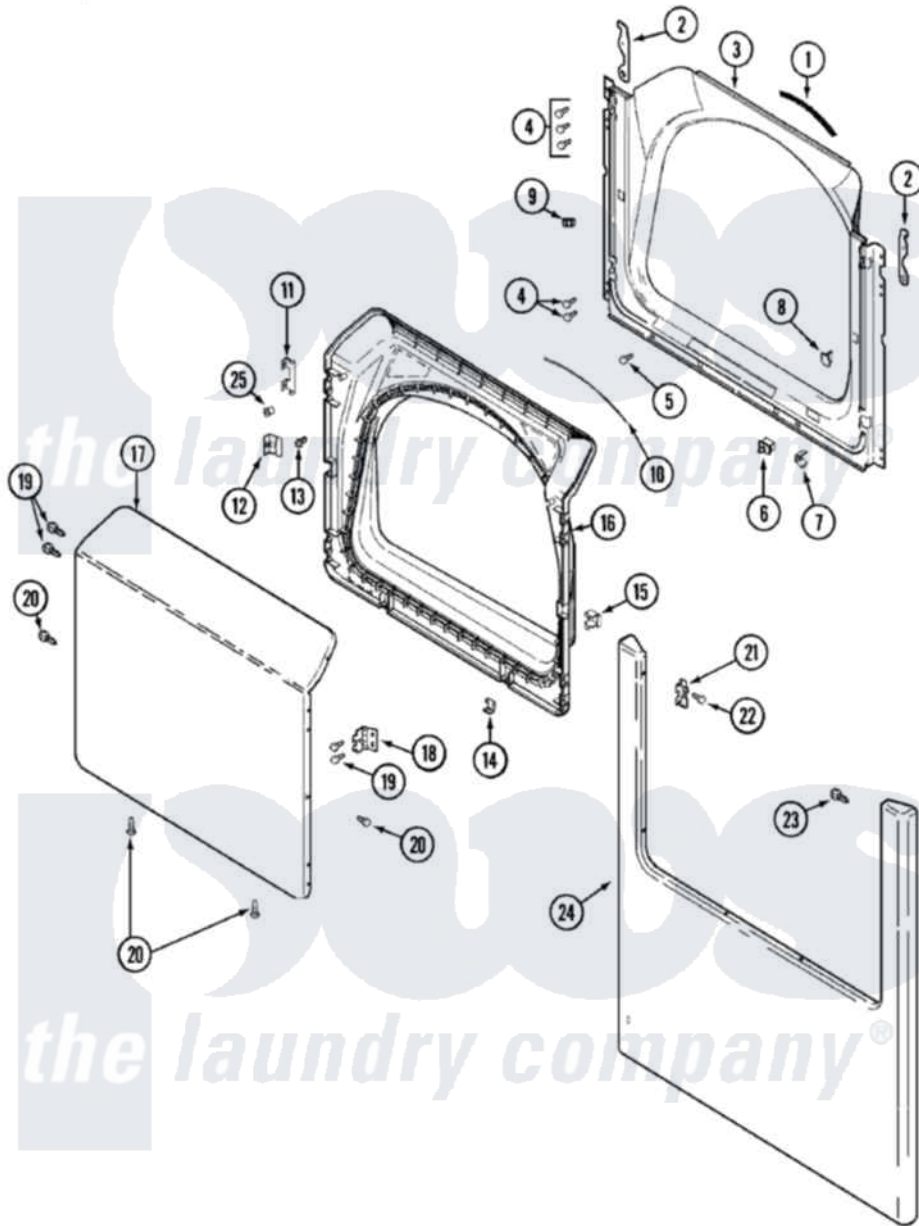

Maytag MDE5000AZW 04 - DOOR

Maytag [Residential Maytag MDE5000AZW Dryer Parts](#) Parts Diagram 04 - DOOR
 Click on the part number to view part

Item	Original Part Number	Replaced By	Status	Part Description
1	33001767			Seal, Shroud
2	22002247	33002597		Hook, Security
3	33001778			Shroud
4	22001995			Screw Note: Screw, Tumbler Front And Shroud
5	33001768			Screw, Shroud Note: Screw, Shroud And Outlet Duct
6	33001509	W10169313		Switch-Dor
7	33001760			Bracket, Hinge
8	33001174	LA-1003		Door Catch Kit
9	33001791	306436		Door Latch Kit--W
"	Y304578	LA-1003		Door Catch Kit
10	33002094			Seal, Door
11	22002038			Clip, Door
12	33001793			Bracket, Strike
13	33001761			Strike, Door
14	22002039			Clip, Door

15	33001763		Plug, Inner Door
16	33001750		Door, Inner/ W Seal
17	22001817		Sheet, Sound Damper
"	33002430	Not Available	PANEL, DOOR (WHT-W/MEDALLION)
18	33001759		Hinge, Door
19	22002062	98006631	Screw
20	22002063		Screw No.8-18AB Wafer Head
21	33001764		Cover, Hinge Hole
22	33001787		Screw, Hinge Note: Screw, Hinge Hole Cover
23	22002012		Screw, Hinge Note: Screw, Hinge Bracket
24	22002836		Panel, Front
25	33001771		Bushing, Inner Door