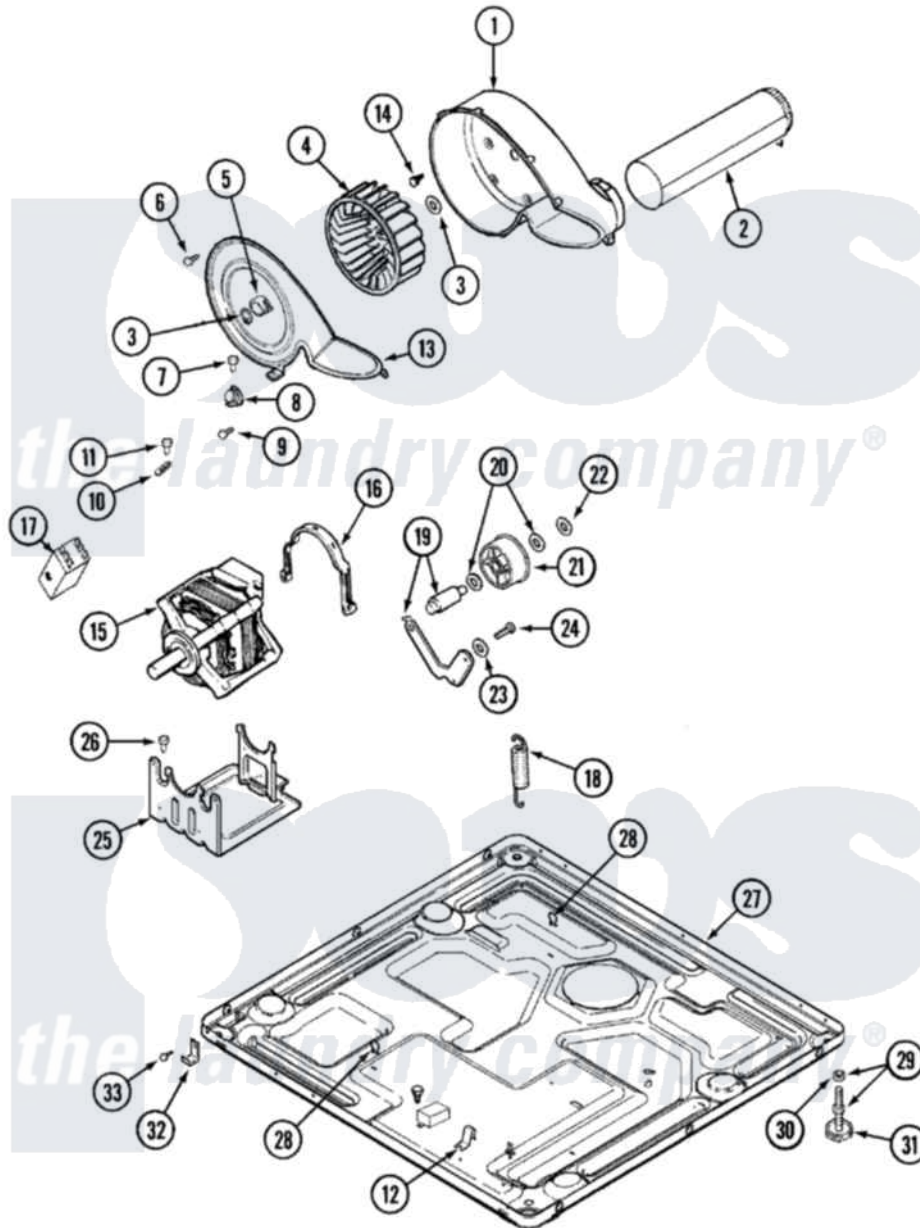

Maytag MDE5000AZW 06 - MOTOR DRIVE

Maytag [Residential Maytag MDE5000AZW Dryer Parts](#) Parts Diagram 06 - MOTOR DRIVE
 Click on the part number to view part

Item	Original Part Number	Replaced By	Status	Part Description
1	33001789			Housing, Blower
2	22001995			Screw Note: Screw, Tumbler Front And Shroud
"	33001800			Duct Assembly, Exhaust
3	410233	9703438		Ring-Retrn
4	33001790			Wheel, Blower
5	312967			Clamp, Blower Housing
6	33001855	33002917		Screw, No.10-16
7	Y313561			Screw---NA
8	307249			Thermostat, Multi-Temp
9	22001996	3370225		Screw
10	33001762			Fuse, Thermal
11	314848	W10116760		Screw
12	22002244			Clip, Grounding
13	33001873			Cover, Blower Housing---NA
14	314818	1163839		Screw
15	33002237	33002478		Motor

16	Y015825		Clip, Motor To Motor Support
17	33001854	33002478	Motor
18	33001754	33002459	Assembly, Spring And Plug
19	33001840	6-3705180	Idler Arm
20	Y312527		Washer, Idler Shaft
21	33001783	6-3700340	BearIng- I
22	312958	354987	Ring, Retaining
23	315772		Sleeve, Idler Arm
24	Y014874		Screw, Idler Arm And Sleeve
25	33001752	33002817	Motor Support, Offset
26	Y313561		Screw----NA
27	33001845	Not Available	BASE
28	410490		Spring, Retainer Wire Harness
29	Y305086		Adjustable Leg And Nut
30	Y052740	62739	Nut, Lock
31	Y314137		Foot, Rubber
32	22002239		Clip, Front Panel
33	Y310632	1163839	Screw