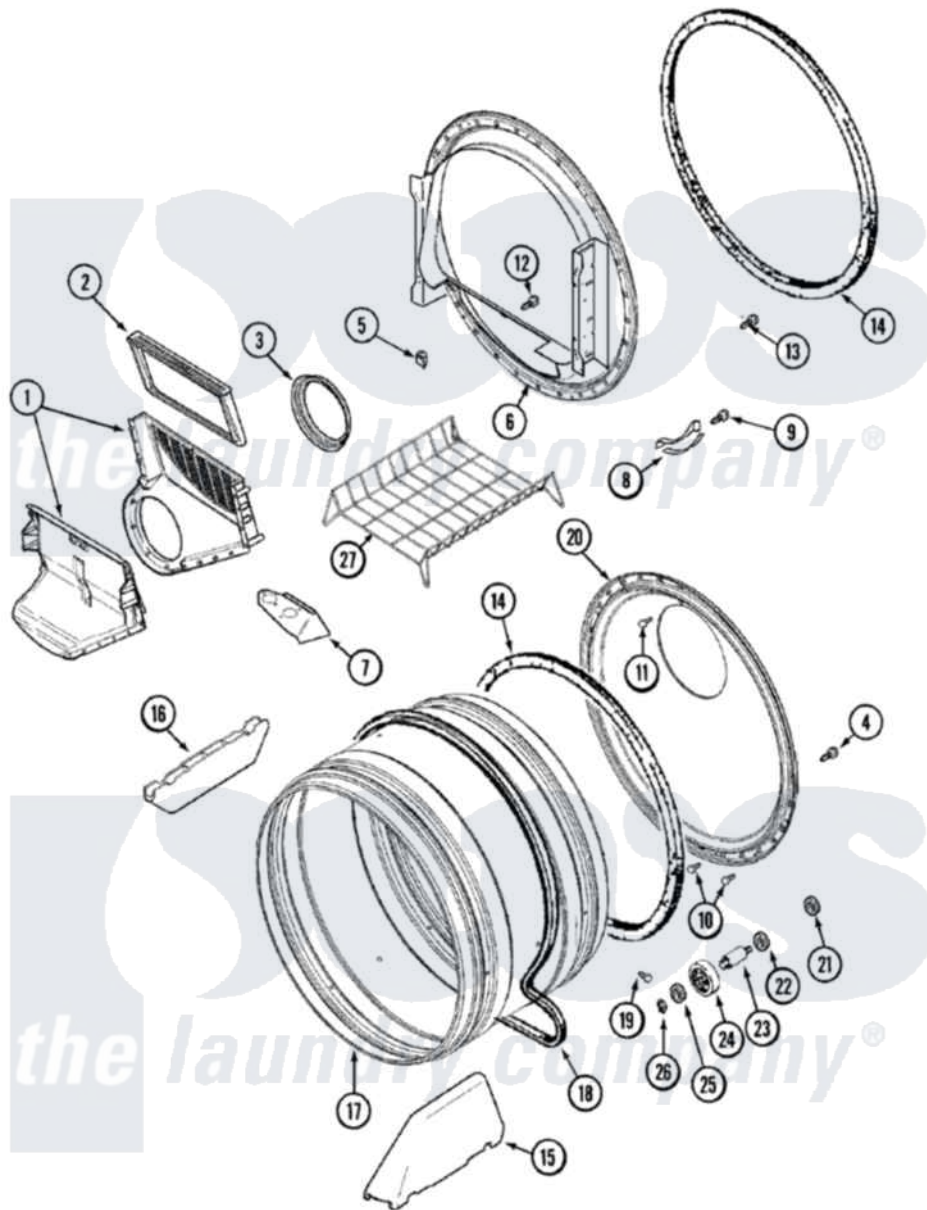

Maytag MDE5000AZW 07 - TUMBLER

Maytag Residential Maytag MDE5000AZW Dryer Parts Parts Diagram 07 - TUMBLER
 Click on the part number to view part

Item	Original Part Number	Replaced By	Status	Part Description
1	33001799			Outlet Duct Assembly Note: Outlet Duct Assembly
2	33001808			Filter, Lint
3	33001758	33002560		Seal, Blower
4	33002190			SCrew, C BraCe, BraCket, Cabinet
5	Y310376			Clip, Door Switch Harness
6	33001802			Front, Tumbler
7	33001837			Cover, Thermostat
8	306508			Tumbler Bearing Kit ----W
9	210720			Rivet, Bearing To Tumbler Frnt
10	22001996	3370225		Screw
11	210932			Screw, No.8 X 9/16 Ctsk Note: Screw, Inlet Duct
12	312311	312311MAY		Screw
13	33001855	33002917		Screw, No.10-16
14	33001807			Seal, Tumbler

15	33001756	33002032	Baffle
16	33001755		Baffle
17	33001889		Tumbler
18	33001777	33002535	V-Belt
19	33001788	33002973	Screw, No.9-15 X 1.00 Hx WS
20	33001801		Back, Tumbler
21	33001443		Nut, Hex
22	Y313347	312535	Washer, Vault Mounting Brk.
23	Y312948	6-3129480	Shaft- Tumbler
24	Y303373	12001541	Drum Roller/Washer Assembly--W
25	312535		Washer, Vault Mounting Brk.
26	410233	9703438	Ring-Retrn
27	33001917	33001917A	Rack- Dryi