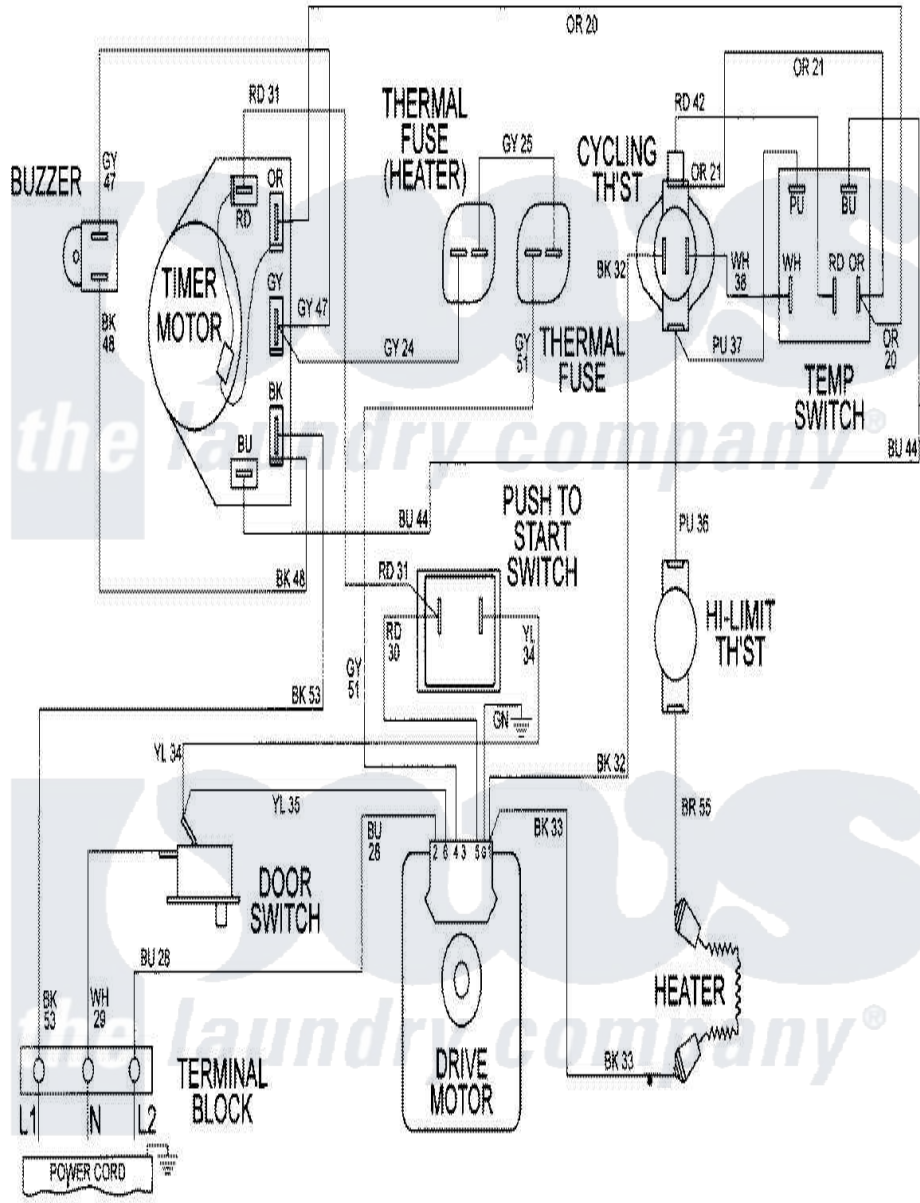

Maytag MDE5000AZW 08 - WIRING INFORMATION

Maytag Residential Maytag MDE5000AZW Dryer Parts Parts Diagram 08 - WIRING INFORMATION
 Click on the part number to view part

Item	Original Part Number	Replaced By	Status	Part Description
NI	15002315		Not Available	WIRING INFORMATION