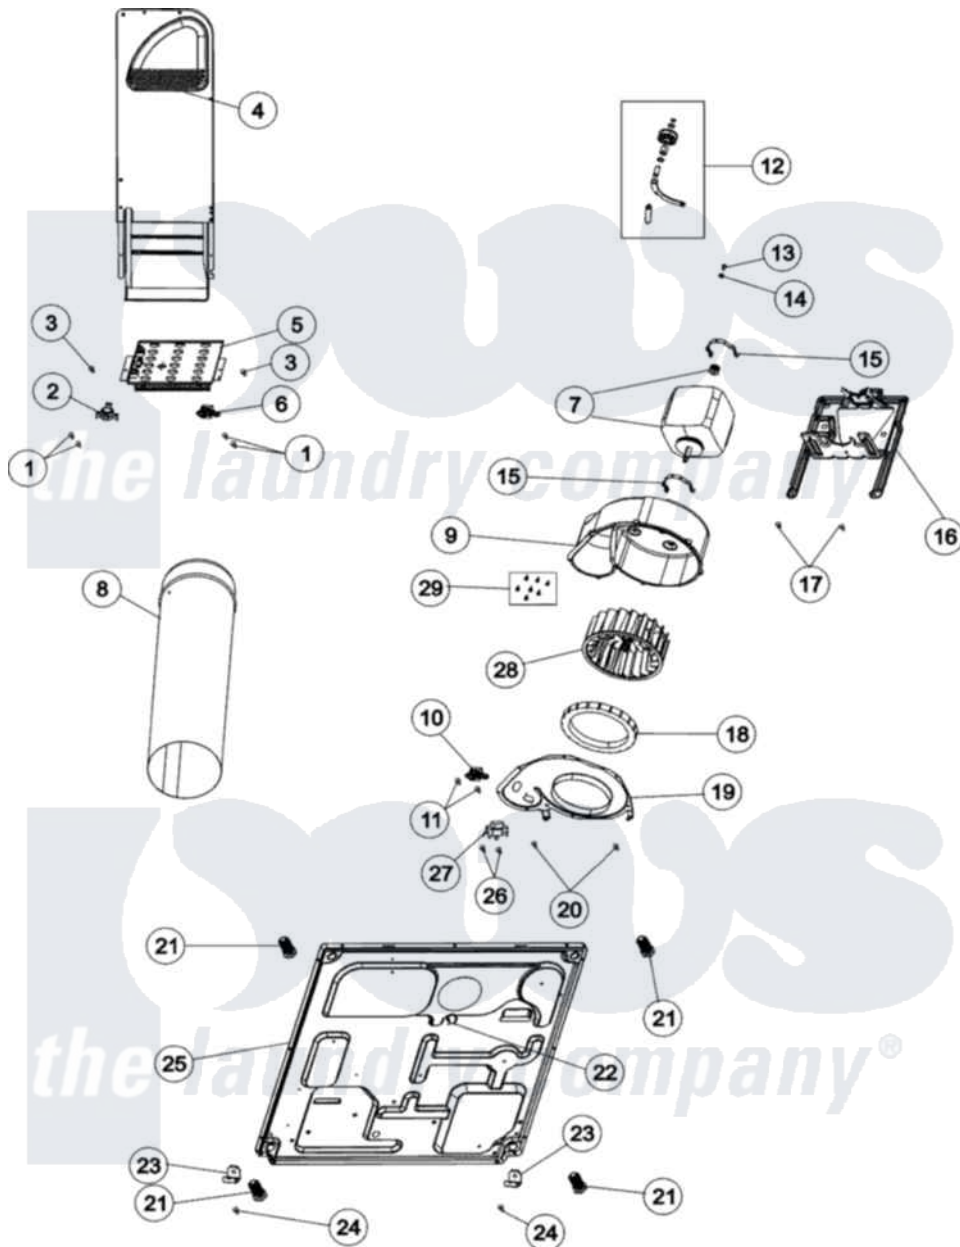

Maytag MDE508DAYW 01 - BASE, HEATER & MOTOR

Maytag Residential Maytag MDE508DAYW Dryer Parts Parts Diagram 01 - BASE, HEATER & MOTOR
 Click on the part number to view part

Item	Original Part Number	Replaced By	Status	Part Description
1	23222	3177991		Screw
2	Y62641	W10116735		Thermistor-Fix
3	503688			Screw, 10B-16 X .34 I
4	503605			Assembly, Heater Duct
5	37001134	37001139		Repair Kit, 5300w Element
6	40113801			Fuse, Thermal
7	40048501	2200376		Motor
8	505518			Duct, Exhaust
9	56020			Housing, Blower
10	33002567			Thermostat, Cycling
11	501086	90767		Screw, 8A X 3/8 HeX Washer Head Tapping
12	37001287			Assembly, Idler Lever/Shaft/Pulley
13	500824			Screw, 1/4-20 Unc Hex
14	27001225			Nut, Jam Mid Lock 1/4-20
15	V58017	660658		Clamp, Motor Mounting

15	130047	000030	343481 685441
16	503613		Mount, Motor
17	27001200		Screw
18	37001119		Seal, Blower Housing
19	500078	511969P	Kit Blower Housing And Cover
20	503688		Screw, 10B-16 X .34 I
21	Y500101		Leg, Leveling
22	504034		Clip, Wire
23	37001145		Clip, Front Panel
24	27001200		Screw
25	37001156		Dryer Base
26	501086	90767	Screw, 8A X 3/8 HeX Washer Head Tapping
27	37001136		Thermostat, Cycling 146F
"	37001137		Thermostat, Bias-Heated
28	56000	510139P	Assembly Blower Fan Package
29	31260		Screw, No.8 X 3/8 Ind H