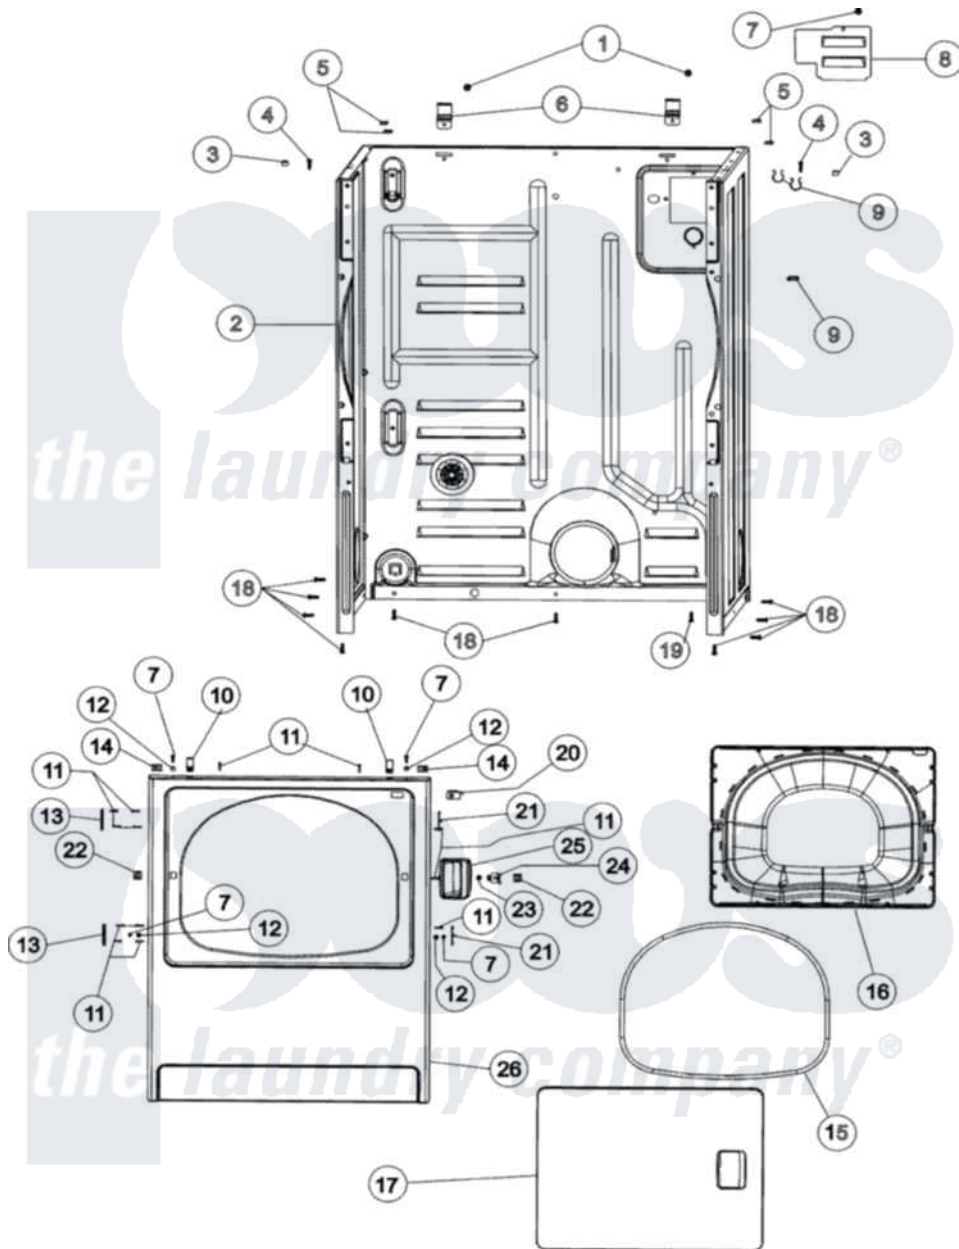

Maytag MDE508DAYW 02 - CABINET & FRONT PANEL

Maytag Residential Maytag MDE508DAYW Dryer Parts Parts Diagram 02 - CABINET & FRONT PANEL
 Click on the part number to view part

Item	Original Part Number	Replaced By	Status	Part Description
1	503688			Screw, 10B-16 X .34 I
2	37001155	37001284		Cabinet As Pack
3	505187			Locator, Panel
4	32671	Y014874		Screw, Idler Arm And Sleeve
5	Y56128			Pad, Bumper
6	500003			Hinge, Top
7	32671	Y014874		Screw, Idler Arm And Sleeve
8	37001158			Plate, Access Cover
9	504034			Clip, Wire
10	25-7220			Clip, Cabinet Top
11	37001030			Screw, No.8ab-16 x 3/4 Fh
12	505187			Locator, Panel
13	Y503676			Hinge, Door And Top
14	213280	204439		Screw And Fstner Assembly
15	504005	511056		Seal Front Panel
16	37001028			Seal And Liner, Assembly

17	37001029		Door, Dryer
18	27001200		Screw
19	20530		Screw, 10-24 x 3/8 Hex
20	Y504570	W10169313	Switch-Dor
21	503126		Plug, Hinge Hole
22	54660	LA-1003	Door Catch Kit
23	500039	510181	Strike Doormetal
24	40116201		Bracket, Door Strike
25	33001241		Handle, Door
26	37001154		Front Panel - White