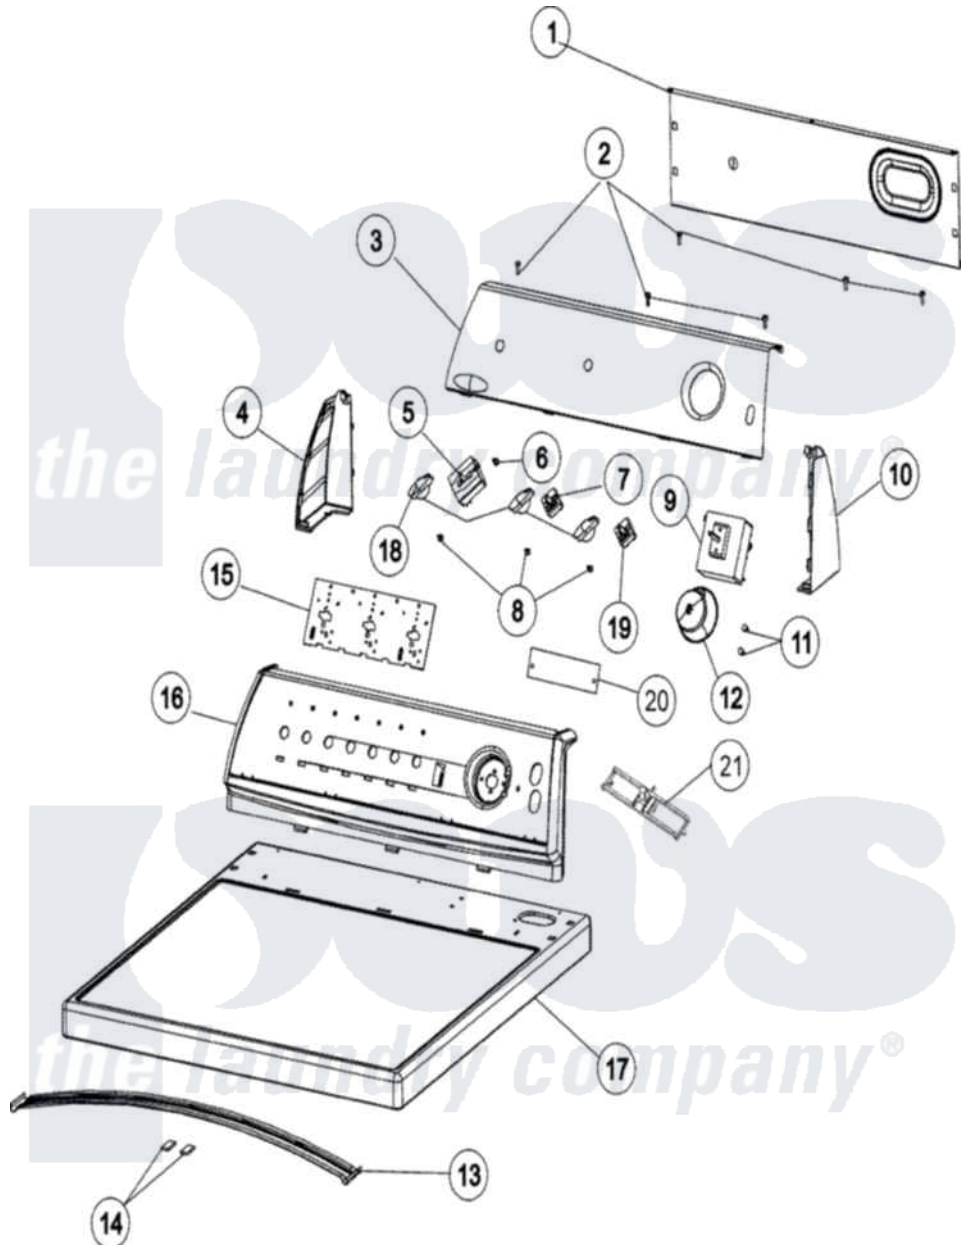

# Maytag MDE508DAYW 03 - CONTROL PANEL & TOP

Maytag [Residential Maytag MDE508DAYW Dryer Parts](#) Parts Diagram 03 - CONTROL PANEL & TOP  
 Click on the part number to view part

Item	Original Part Number	Replaced By	Status	Part Description
1	<a href="#">37001233</a>			Shield, Backguard
2	<a href="#">21002224</a>			Screw
3	<a href="#">37001306</a>			Facia
"	<a href="#">37001207</a>			Facia
4	<a href="#">21001519</a>			Endcap
5	<a href="#">37001165</a>			Switch, Temp - 4 Position
6	501086	<a href="#">90767</a>		Screw, 8A X 3/8 HeX Washer Head Tapping
7	501086	<a href="#">90767</a>		Screw, 8A X 3/8 HeX Washer Head Tapping
"	<a href="#">31001190</a>			Switch, Two Position Rotary
"	<a href="#">31001397</a>			Buzzer
8	<a href="#">31260</a>			Screw, No.8 X 3/8 Ind H
9	<a href="#">37001241</a>			Timer - Dryer
10	<a href="#">21001523</a>			Endcap
11	37001031	<a href="#">3370225</a>		Screw
12	<a href="#">31001567</a>			Knob/Skirt, Timer

13	56486	Not Available	BRACE, TOP
14	500121	<a href="#">510189</a>	Pad Felt
15	<a href="#">21001603</a>		Shield, Control
16	<a href="#">21001965</a>		Frame, Control Panel, Support
"	<a href="#">21002246</a>		Support, Control, Console
17	37001232	<a href="#">37001283</a>	Top As Pack
18	<a href="#">21002070</a>		Knob, Selector
19	<a href="#">31001190</a>		Switch, Two Position Rotary
20	<a href="#">33001212</a>		Board, Control-Moisture Sensor
21	<a href="#">31001507</a>		Bracket, Circuit Board
22	<a href="#">33001848</a>		Signal, End Of Cycle