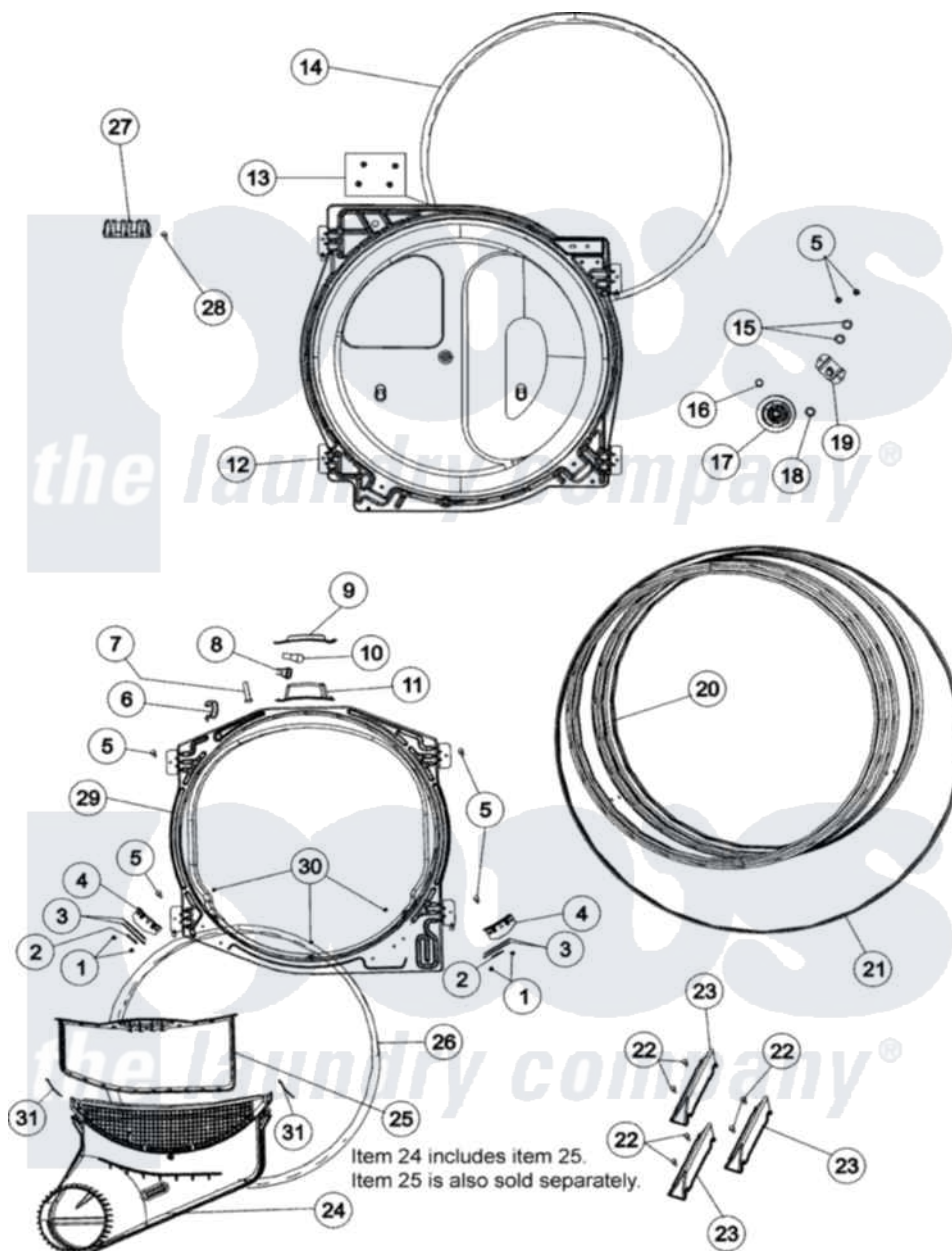

Maytag MDE508DAYW 05 - TUMBLER

Maytag [Residential Maytag MDE508DAYW Dryer Parts](#) Parts Diagram 05 - TUMBLER
Click on the part number to view part

Item	Original Part Number	Replaced By	Status	Part Description
1	37001031	3370225		Screw
2	500121	510189		Pad Felt
3	40116501	37001298		Glide- Dry
4	37001036			Bracket, Cylinder Glide
5	503661	27001200		Screw
6	504034			Clip, Wire
7	505295			Screw, No.8ab-16 x 3/4 PH
8	504458	Y504452		Light Assembly
9	40094301			Lens, Light
10	Y60954	67001316		Bulb, Light
11	503622	Y504452		Light Assembly
12	504801W	502614WP		Bulkhead, Rear
13	503688			Screw, 10B-16 X .34 I
14	37001132			Seal, Cylinder
15	52549			Washer, 501 ID X3/4 Odx
16	23748			Ring, Retaining

17	37001042		Assembly, Cylinder Roller
18	Y504082		Washer, Wave
19	40113601		Assembly, Roller Brkt
20	37001162	Not Available	ASSEMBLY, CYLINDER (STAINLESS)
21	40111201		Belt, Cylinder
22	Y62588		Screw, 10BT-12 X 1 Tap
23	37001125	12002559	Baffle Kit
24	37001141		Air Duct Assembly
25	37001142		Filter, Lint
26	37001132		Seal, Cylinder
27	61923		Block, Terminal
"	Y61199	3400094	Screw, 10-32 X 3/8
28	501285		Screw, No.12 X 9/16-Pla
29	503616W	503616WP	Assembly, Frt Bulkhead
30	37001030		Screw, No.8ab-16 x 3/4 Fh
31	40012001		Clip, Retaining Harness
"	503625		Sensor, Moisture