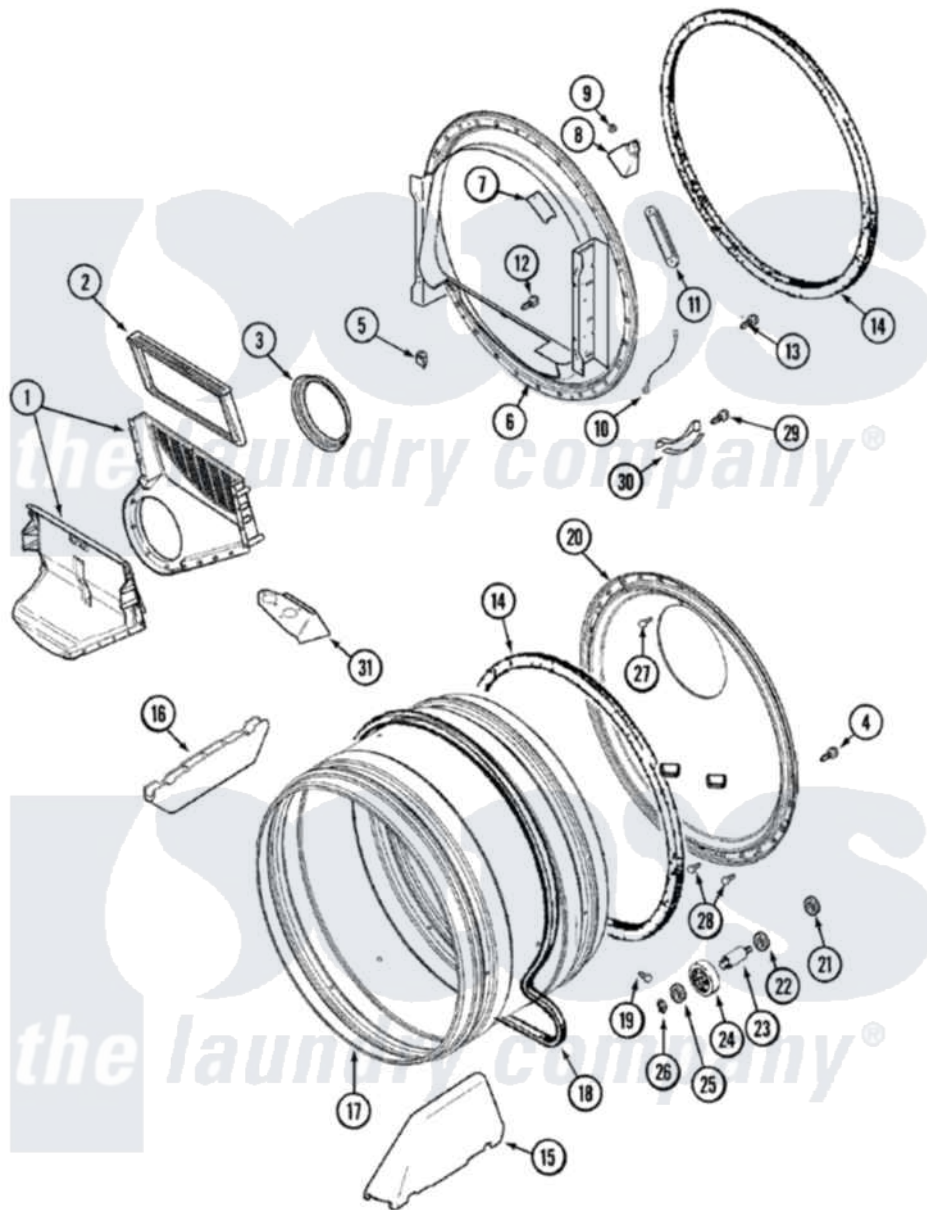

Maytag MDE5500AYQ 05 - TUMBLER

Maytag Residential Maytag MDE5500AYQ Dryer Parts Parts Diagram 05 - TUMBLER
 Click on the part number to view part

Item	Original Part Number	Replaced By	Status	Part Description
1	33001799			Outlet Duct Assembly Note: Outlet Duct Assembly
2	33001808			Filter, Lint
3	33001758	33002560		Seal, Blower
4	33002190			SCrew, C BraCe, BraCket, Cabinet
5	Y310376			Clip, Door Switch Harness
6	33001868			Front, Tumbler Front W/Sensor Note: Front, Tumbler
7	22002263			Lamp
"	33001869			Lens, Drum Light
"	33001871			Screw Note: Screw, Drum Light
8	33001870		Not Available	HOLDER, LAMP (W/HOUSING) NOTE: LAMP (W/HOUSING & HOLDER)
9	214872			Palnut, End Cap Note: Nut, Lamp Holder
10	Y303711			Sensor Ground Wire

"	211294	90767	Screw, 8A X 3/8 HeX Washer Head Tapping
11	33001809		Sensor Bar Assembly
"	22001078	3177991	Screw
12	312311	312311MAY	Screw
13	33001855	33002917	Screw, No.10-16
14	33001807		Seal, Tumbler
15	33001756	33002032	Baffle
16	33001755		Baffle
17	33001889		Tumbler
18	33001777	33002535	V-Belt
19	33001788	33002973	Screw, No.9-15 X 1.00 Hx WS
20	33002779		Tumbler Back And Seal As- Pack
"	33003037		Tumbler Back And Seal
21	33001443		Nut, Hex
22	Y313347	312535	Washer, Vault Mounting Brk.
23	Y312948	6-3129480	Shaft- Tumbler
24	Y303373	12001541	Drum Roller/Washer Assembly--W
25	312535		Washer, Vault Mounting Brk.
26	410233	9703438	Ring-Retrn
27	210932		Screw, No.8 X 9/16 Ctsk Note: Screw, Inlet Duct
28	22001996	3370225	Screw
29	210720		Rivet, Bearing To Tumbler Fmt
30	306508		Tumbler Bearing Kit ----W
31	33001837		Cover, Thermostat