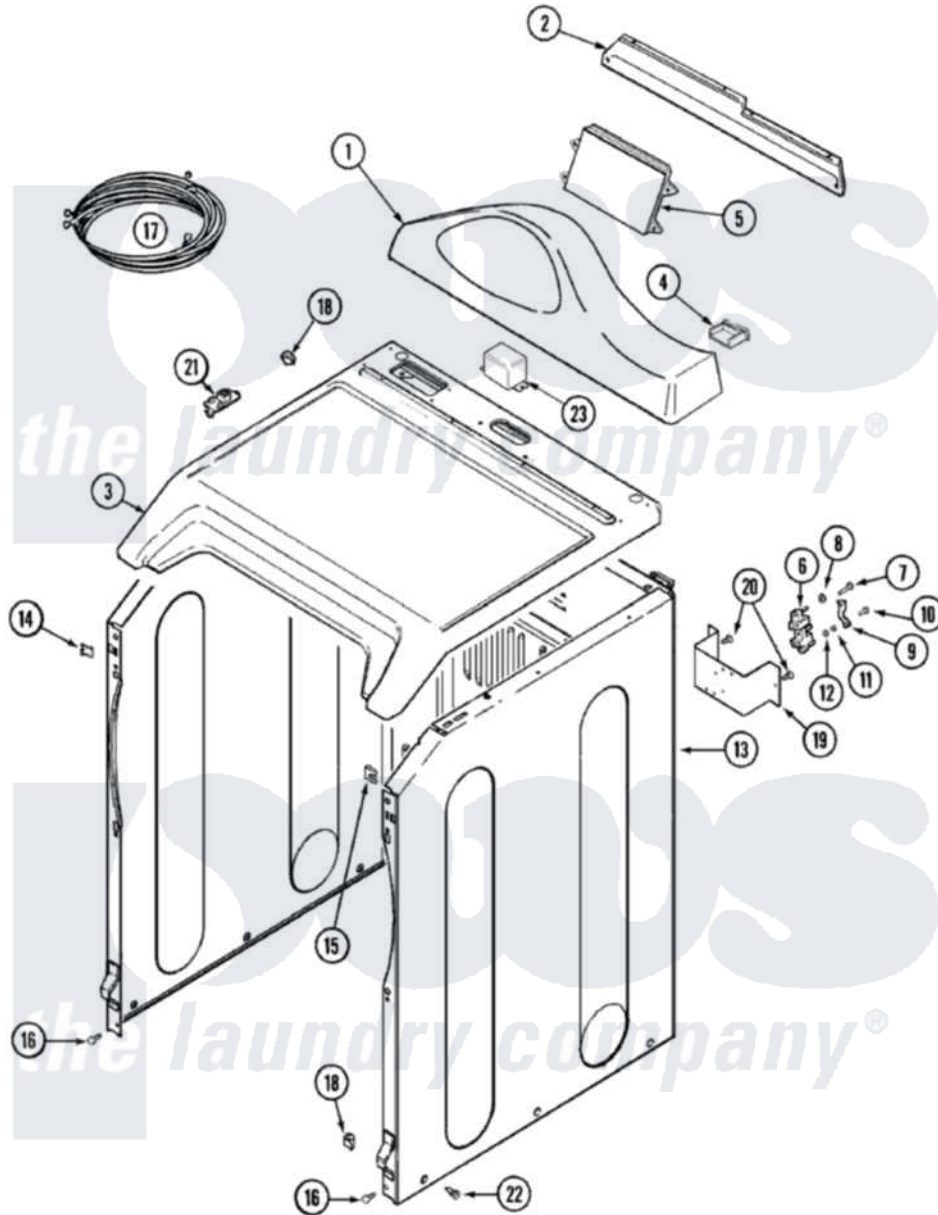

Maytag MDE5500AYW 02 - CONTROL PANEL & CABINET

Maytag Residential Maytag MDE5500AYW Dryer Parts Parts Diagram 02 - CONTROL PANEL & CABINET
 Click on the part number to view part

Item	Original Part Number	Replaced By	Status	Part Description
1	22004444			Led Console Assembly-White - As Pack
"	33002536			Console, Led W/Membrane
2	22003581			Back, Console Panel
"	Y22002339	8534058		Screw
"	22003255	22003581		Back, Console Panel
3	33001865			Cover, Top
"	33002627			Cover, Top
4	22003276			Cover, Console Plug
5	33002576	33003028		Board- Con
"	33002610	33003028		Board- Con
"	33002660	33003028		Board- Con
"	33002762	33003028		Board- Con
"	33002844	33003028		Board- Con
"	33002959	33003028		Board- Con
"	33002959	33003028		Board- Con
"	33002660	33003028		Board- Con