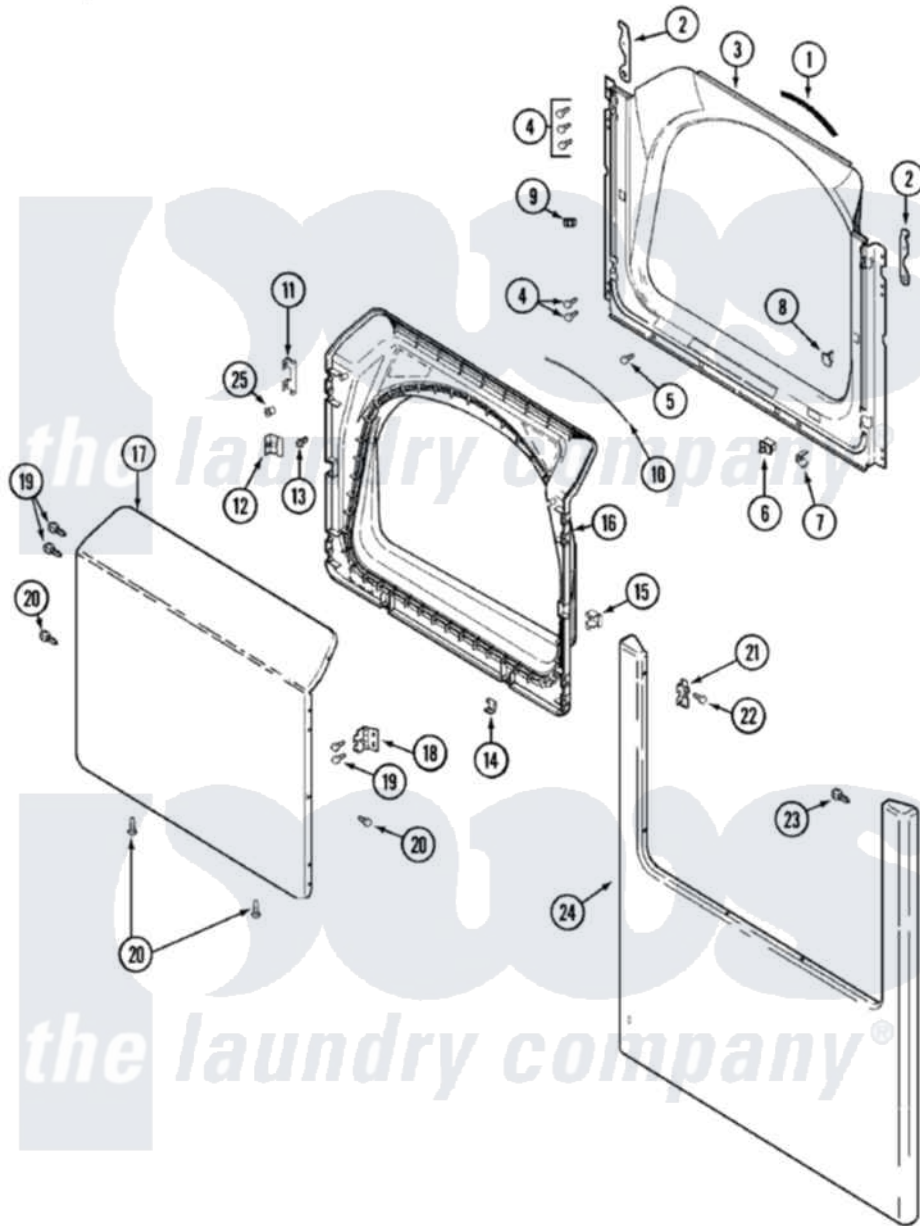

Maytag MDE5500AYW 03 - DOOR

Maytag [Residential Maytag MDE5500AYW Dryer Parts](#) Parts Diagram 03 - DOOR
 Click on the part number to view part

Item	Original Part Number	Replaced By	Status	Part Description
1	33001767			Seal, Shroud
2	33002386	33002597		Hook, Security
3	33001778			Shroud
4	22001995			Screw Note: Screw, Tumbler Front And Shroud
5	33001768			Screw, Shroud Note: Screw, Shroud And Outlet Duct
6	33001508	W10169313		Switch-Dor
7	33001760			Bracket, Hinge
8	33001174	LA-1003		Door Catch Kit
9	Y304578	LA-1003		Door Catch Kit
10	33002094			Seal, Door
11	22002038			Clip, Door
12	33001793			Bracket, Strike
13	33001761			Strike, Door
14	22002039			Clip, Door
15	33001763			Plug, Inner Door

16	33002544		Door, Inner W/Seal
"	22002039		Clip, Door
"	22002063		Screw No.8-18AB Wafer Head
17	22003242		Door, Outer W/Medallion
"	22001817		Sheet, Sound Damper
"	33001867		Pad, Front
18	33001759		Hinge, Door
19	22002062	98006631	Screw
20	22002063		Screw No.8-18AB Wafer Head
21	33001764		Cover, Hinge Hole
22	33001787		Screw, Hinge Note: Screw, Hinge Hole Cover
23	22002012		Screw, Hinge Note: Screw, Hinge Bracket
24	22002241	22002836	Panel, Front
25	33001771		Bushing, Inner Door