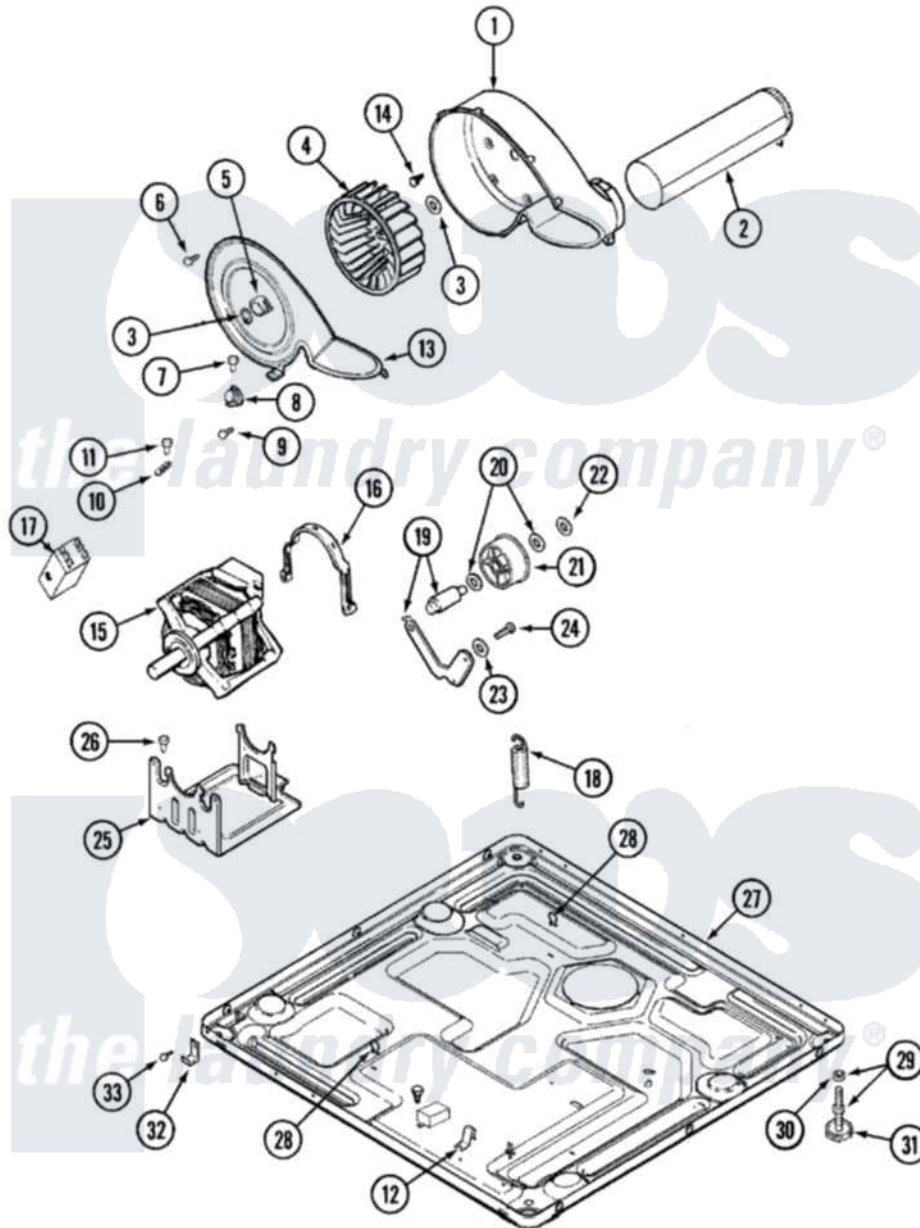

Maytag MDE5500AYW 05 - MOTOR DRIVE

Maytag [Residential Maytag MDE5500AYW Dryer Parts](#) Parts Diagram 05 - MOTOR DRIVE
 Click on the part number to view part

Item	Original Part Number	Replaced By	Status	Part Description
1	33001789			Housing, Blower
2	22001995			Screw Note: Screw, Tumbler Front And Shroud
"	33001800			Duct Assembly, Exhaust
3	410233	9703438		Ring-Retrn
4	33002797			Wheel, Blower
"	33002797			Wheel, Blower
"	33001790			Wheel, Blower
5	312967			Clamp, Blower Housing
6	33001855	33002917		Screw, No.10-16
7	Y313561			Screw---NA
8	307208			Thermistor, Temp. Control
"	33002567			Thermostat, Cycling
9	22001996	3370225		Screw
10	33001762			Fuse, Thermal
11	314848	W10116760		Screw
12	22002244			Clip, Grounding

13	33001796	33002711	Cover, Blower Housing
"	33001873		Cover, Blower Housing----NA
14	314818	1163839	Screw
15	33002795		Motor, Drive 60Hz
"	33002478		Motor
"	33002795		Motor, Drive 60Hz
16	Y015825		Clip, Motor To Motor Support
17	33001854	33002478	Motor
18	33002460	33002459	Assembly, Spring And Plug
"	33002461		Plug For Spring
19	33001840	6-3705180	Idler Arm
20	Y312527		Washer, Idler Shaft
21	33001783	6-3700340	Bearing- I
22	312958	354987	Ring, Retaining
23	315772		Sleeve, Idler Arm
24	Y014874		Screw, Idler Arm And Sleeve
25	Y313561		Screw----NA
"	33002466	33002817	Motor Support, Offset
26	Y313561		Screw----NA
27	33002622		Base,
"	33002465	Not Available	BASE, (LWR)----NA
"	33002465	Not Available	BASE, (LWR)----NA
28	410490		Spring, Retainer Wire Harness
29	Y305086		Adjustable Leg And Nut
30	Y052740	62739	Nut, Lock
31	Y314137		Foot, Rubber
32	22002239		Clip, Front Panel
33	Y310632	1163839	Screw