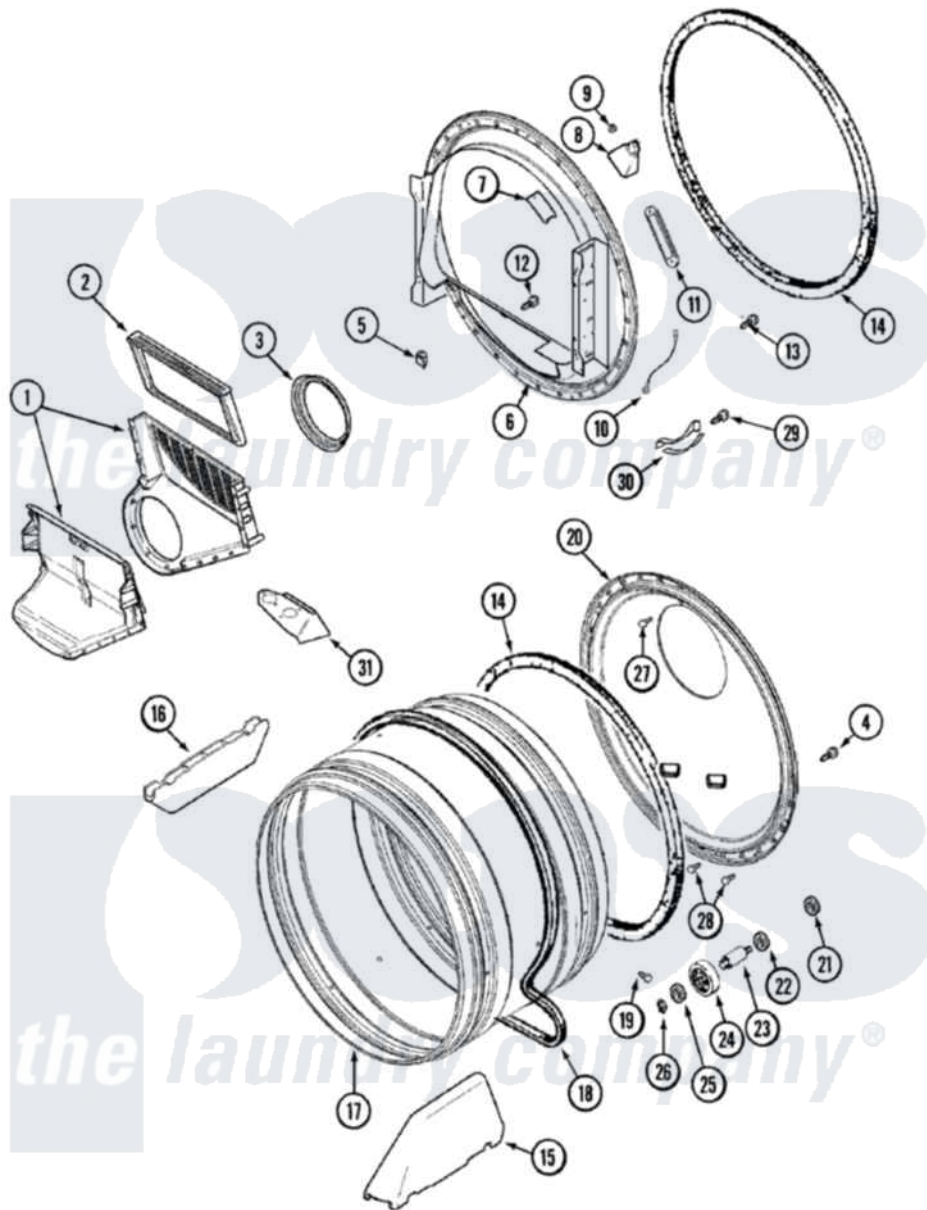

Maytag MDE5500AYW 06 - TUMBLER

Maytag Residential Maytag MDE5500AYW Dryer Parts Parts Diagram 06 - TUMBLER
 Click on the part number to view part

Item	Original Part Number	Replaced By	Status	Part Description
1	33001799			Outlet Duct Assembly Note: Outlet Duct Assembly
2	33001808			Filter, Lint
3	33001758	33002560		Seal, Blower
4	33002190			SCrew, C BraCe, BraCket, Cabinet
5	Y310376			Clip, Door Switch Harness
6	33001868			Front, Tumbler Front W/Sensor Note: Front, Tumbler
7	22002263			Lamp
"	33001869			Lens, Drum Light
"	33001871			Screw Note: Screw, Drum Light
8	33001870		Not Available	HOLDER, LAMP (W/HOUSING) NOTE: LAMP (W/HOUSING & HOLDER)
9	214872			Palnut, End Cap Note: Nut, Lamp Holder
10	Y303711			Sensor Ground Wire

"	211294	90767	Screw, 8A X 3/8 HeX Washer Head Tapping
11	33001809		Sensor Bar Assembly
"	22001078	3177991	Screw
12	312311	312311MAY	Screw
13	33001855	33002917	Screw, No.10-16
14	33001807		Seal, Tumbler
15	33001756	33002032	Baffle
16	33001755		Baffle
17	33001889		Tumbler
18	33001777	33002535	V-Belt
19	33001788	33002973	Screw, No.9-15 X 1.00 Hx WS
20	33002779		Tumbler Back And Seal As- Pack
"	33003037		Tumbler Back And Seal
21	33001443		Nut, Hex
22	Y313347	312535	Washer, Vault Mounting Brk.
23	Y312948	6-3129480	Shaft- Tumbler
24	Y303373	12001541	Drum Roller/Washer Assembly--W
25	312535		Washer, Vault Mounting Brk.
26	410233	9703438	Ring-Retrn
27	210932		Screw, No.8 X 9/16 Ctsk Note: Screw, Inlet Duct
28	22001996	3370225	Screw
29	210720		Rivet, Bearing To Tumbler Fmt
30	306508		Tumbler Bearing Kit ----W
31	33001837		Cover, Thermostat