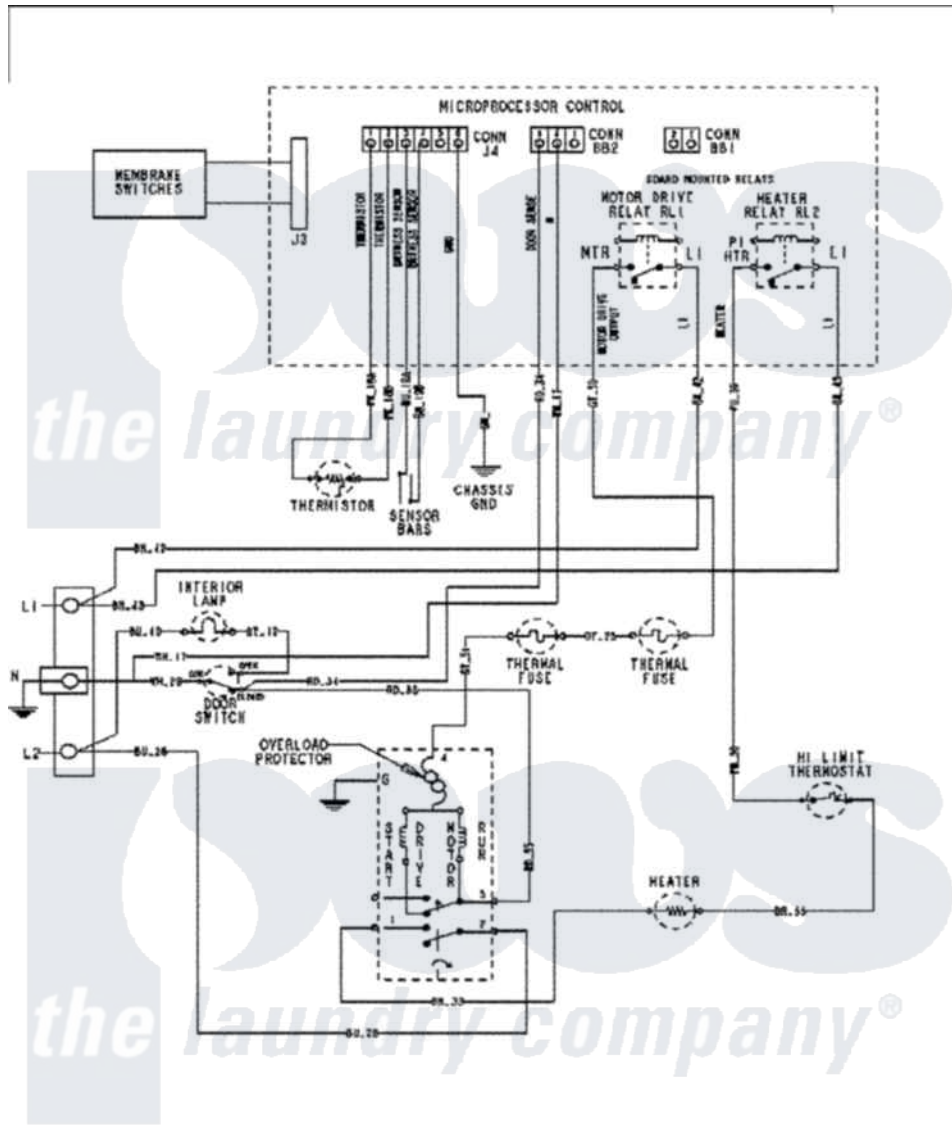

Maytag MDE5500AYW 10 - WIRING INFORMATION SERIES 62 AND LATER

Maytag Residential Maytag MDE5500AYW Dryer Parts Parts Diagram 10 - WIRING INFORMATION SERIES 62 AND LATER

[Click on the part number to view part](#)

Item	Original Part Number	Replaced By	Status	Part Description
NI	15003250		Not Available	WIRING INFORMATION

the laundry company®