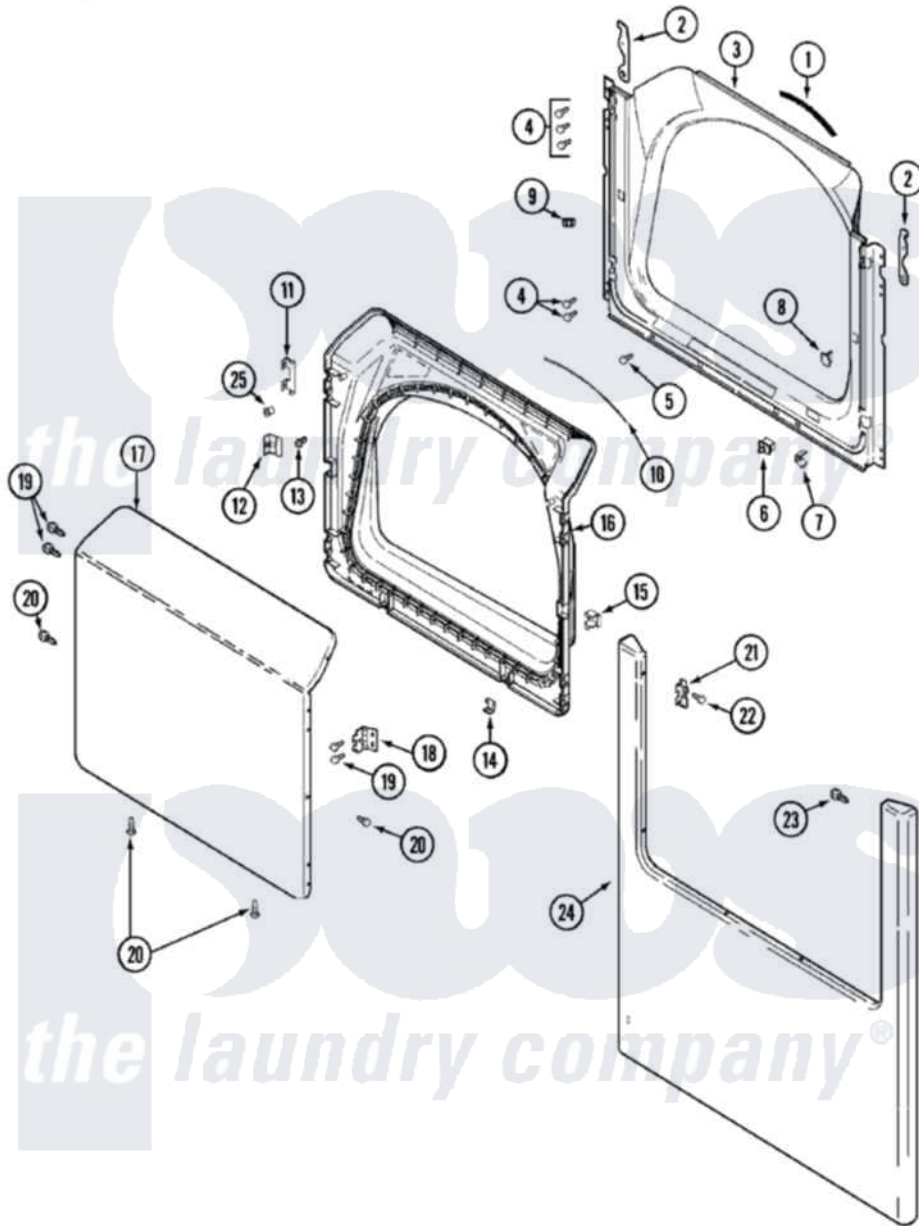

# Maytag MDE5500AZQ 02 - DOOR

Maytag [Residential Maytag MDE5500AZQ Dryer Parts](#) Parts Diagram 02 - DOOR  
 Click on the part number to view part

Item	Original Part Number	Replaced By	Status	Part Description
1	<a href="#">33001767</a>			Seal, Shroud
2	33002386	<a href="#">33002597</a>		Hook, Security
3	<a href="#">33002379</a>			Shroud
4	<a href="#">22001995</a>			Screw Note: Screw, Tumbler Front And Shroud
5	<a href="#">33001768</a>			Screw, Shroud Note: Screw, Shroud And Outlet Duct
6	33001508	<a href="#">W10169313</a>		Switch-Dor
7	<a href="#">33001760</a>			Bracket, Hinge
8	33001174	<a href="#">LA-1003</a>		Door Catch Kit
9	Y304578	<a href="#">LA-1003</a>		Door Catch Kit
10	<a href="#">33002094</a>			Seal, Door
11	<a href="#">22002038</a>			Clip, Door
12	<a href="#">33001793</a>			Bracket, Strike
13	<a href="#">33001761</a>			Strike, Door
14	<a href="#">22002039</a>			Clip, Door
15	<a href="#">33001763</a>			Plug, Inner Door

16	<a href="#">33002351</a>		Screw
"	<a href="#">22002039</a>		Clip, Door
"	33002546	Not Available	DOOR, INNER W/SEAL (BSQ)
17	<a href="#">22003243</a>		Door, Outer W/Medallion
"	<a href="#">33001867</a>		Pad, Front
"	<a href="#">22001817</a>		Sheet, Sound Damper
18	<a href="#">33001759</a>		Hinge, Door
19	22002062	<a href="#">98006631</a>	Screw
20	<a href="#">33002351</a>		Screw
21	<a href="#">33002349</a>		Cover, Hinge Hole
22	<a href="#">33001787</a>		Screw, Hinge Note: Screw, Hinge Hole Cover
23	<a href="#">22002012</a>		Screw, Hinge Note: Screw, Hinge Bracket
24	33002396	Not Available	PANEL, FRONT (BSQ)
25	<a href="#">33001771</a>		Bushing, Inner Door