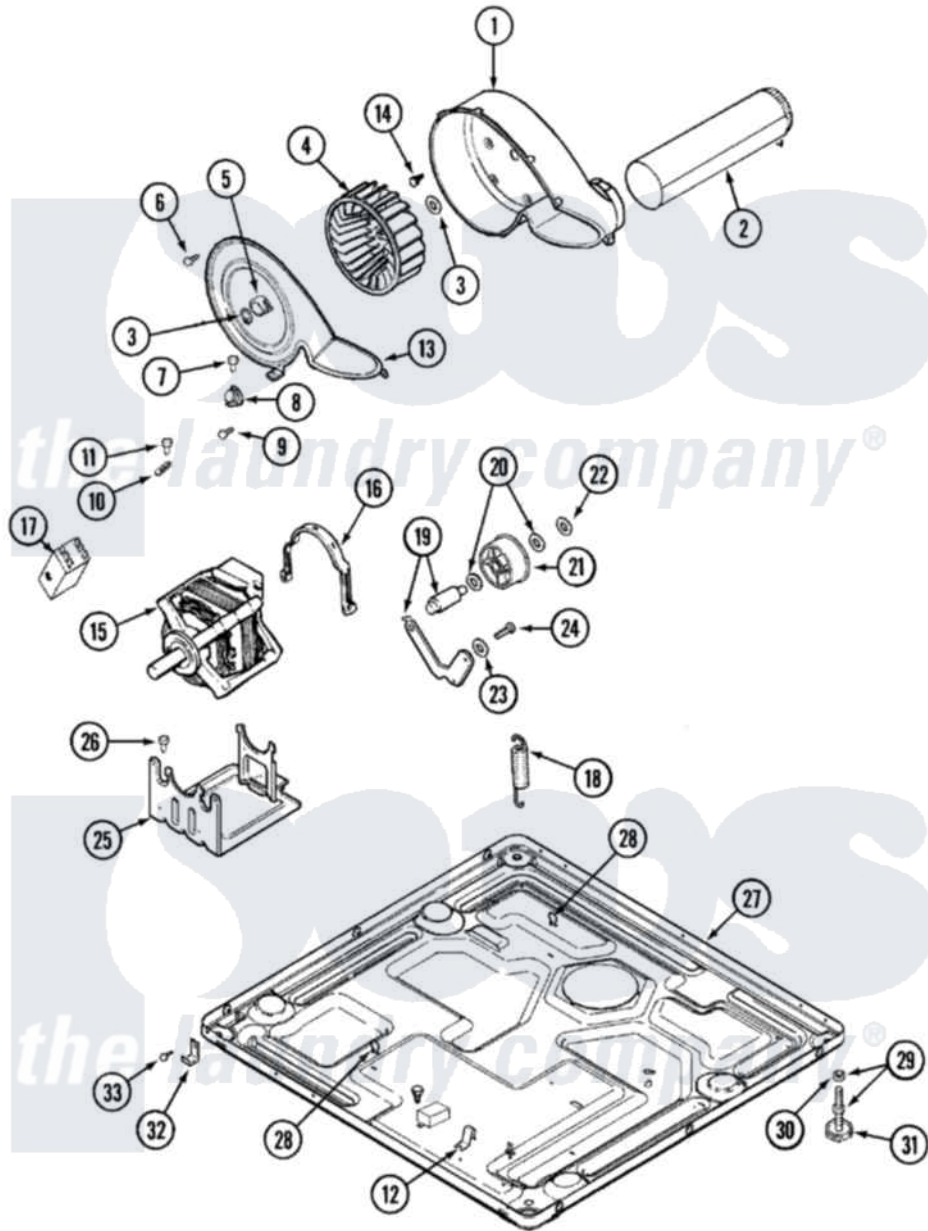

# Maytag MDE5500AZQ 04 - MOTOR DRIVE

Maytag [Residential Maytag MDE5500AZQ Dryer Parts](#) Parts Diagram 04 - MOTOR DRIVE  
 Click on the part number to view part

Item	Original Part Number	Replaced By	Status	Part Description
1	<a href="#">33001789</a>			Housing, Blower
2	<a href="#">22001995</a>			Screw Note: Screw, Tumbler Front And Shroud
"	<a href="#">33001800</a>			Duct Assembly, Exhaust
3	410233	<a href="#">9703438</a>		Ring-Retrn
4	<a href="#">33002797</a>			Wheel, Blower
"	<a href="#">33002797</a>			Wheel, Blower
"	<a href="#">33001790</a>			Wheel, Blower
5	<a href="#">312967</a>			Clamp, Blower Housing
6	33001855	<a href="#">33002917</a>		Screw, No.10-16
7	<a href="#">Y313561</a>			Screw---NA
8	<a href="#">307208</a>			Thermistor, Temp. Control
"	<a href="#">33002567</a>			Thermostat, Cycling
9	22001996	<a href="#">3370225</a>		Screw
10	<a href="#">33001762</a>			Fuse, Thermal
11	314848	<a href="#">W10116760</a>		Screw
12	<a href="#">22002244</a>			Clip, Grounding