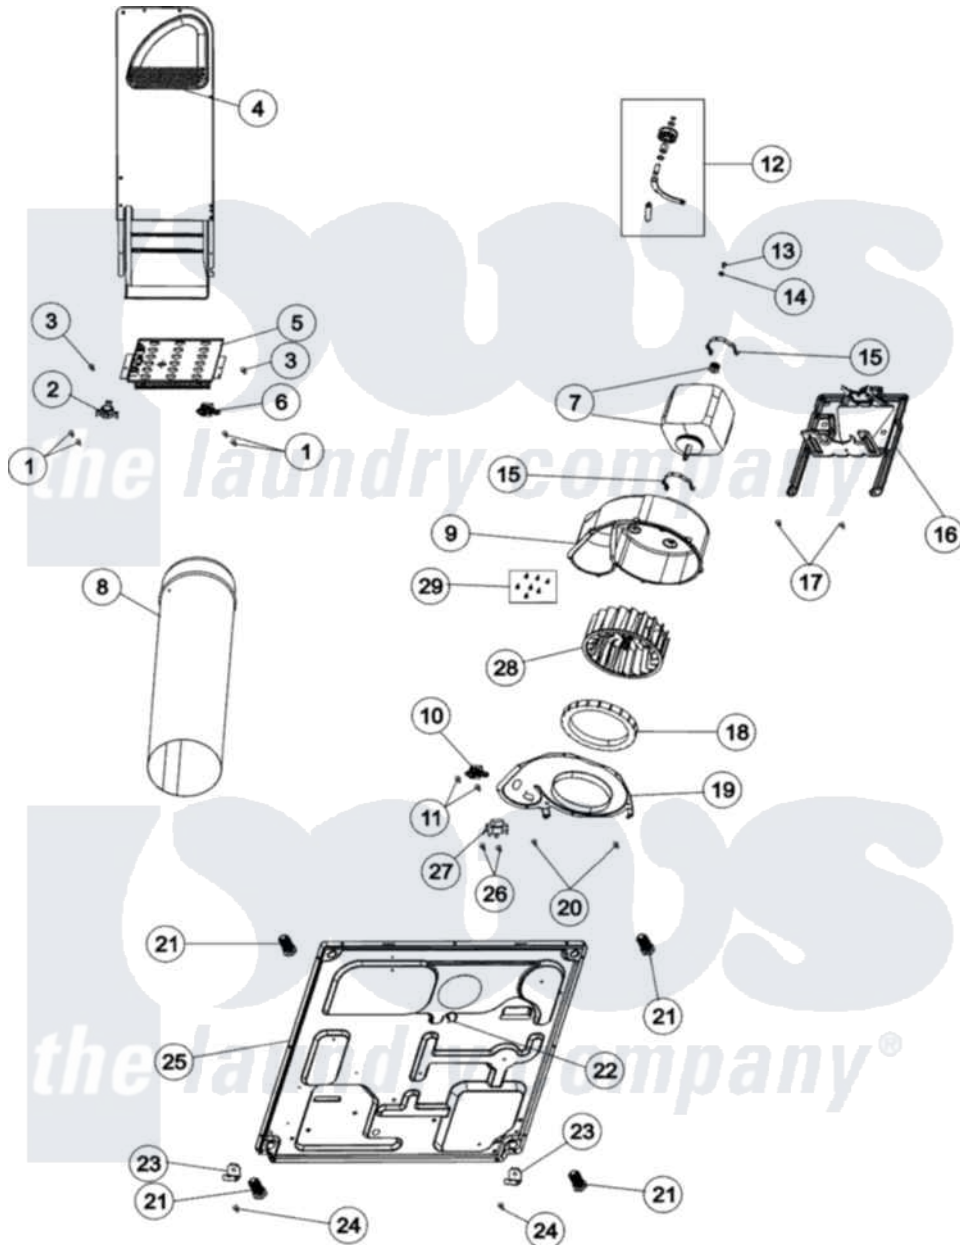

# Maytag MDE5806AYK 01 - BASE, HEATER & MOTOR

Maytag Residential Maytag MDE5806AYK Dryer Parts Parts Diagram 01 - BASE, HEATER & MOTOR  
 Click on the part number to view part

Item	Original Part Number	Replaced By	Status	Part Description
1	23222	<a href="#">3177991</a>		Screw
2	Y62641	<a href="#">W10116735</a>		Thermistor-Fix
3	<a href="#">503688</a>			Screw, 10B-16 X .34 I
4	<a href="#">503605</a>			Assembly, Heater Duct
5	37001134	<a href="#">37001139</a>		Repair Kit, 5300w Element
6	<a href="#">40113801</a>			Fuse, Thermal
7	40048501	<a href="#">2200376</a>		Motor
8	<a href="#">505518</a>			Duct, Exhaust
9	<a href="#">56020</a>			Housing, Blower
10	<a href="#">33002567</a>			Thermostat, Cycling
11	501086	<a href="#">90767</a>		Screw, 8A X 3/8 HeX Washer Head Tapping
12	<a href="#">37001287</a>			Assembly, Idler Lever/Shaft/Pulley
13	<a href="#">500824</a>			Screw, 1/4-20 Unc Hex
14	<a href="#">27001225</a>			Nut, Jam Mid Lock 1/4-20
15	V58017	<a href="#">660658</a>		Clamp, Motor Mounting

15	<a href="#">130047</a>	<a href="#">000000</a>	343481 685441
16	<a href="#">503613</a>		Mount, Motor
17	<a href="#">27001200</a>		Screw
18	<a href="#">37001119</a>		Seal, Blower Housing
19	500078	<a href="#">511969P</a>	Kit Blower Housing And Cover
20	<a href="#">503688</a>		Screw, 10B-16 X .34 I
21	<a href="#">Y500101</a>		Leg, Leveling
22	<a href="#">504034</a>		Clip, Wire
23	<a href="#">37001145</a>		Clip, Front Panel
24	<a href="#">27001200</a>		Screw
25	<a href="#">37001156</a>		Dryer Base
26	501086	<a href="#">90767</a>	Screw, 8A X 3/8 HeX Washer Head Tapping
27	<a href="#">31001590</a>		Thermistor, Temp Control
28	56000	<a href="#">510139P</a>	Assembly Blower Fan Package
29	<a href="#">31260</a>		Screw, No.8 X 3/8 Ind H