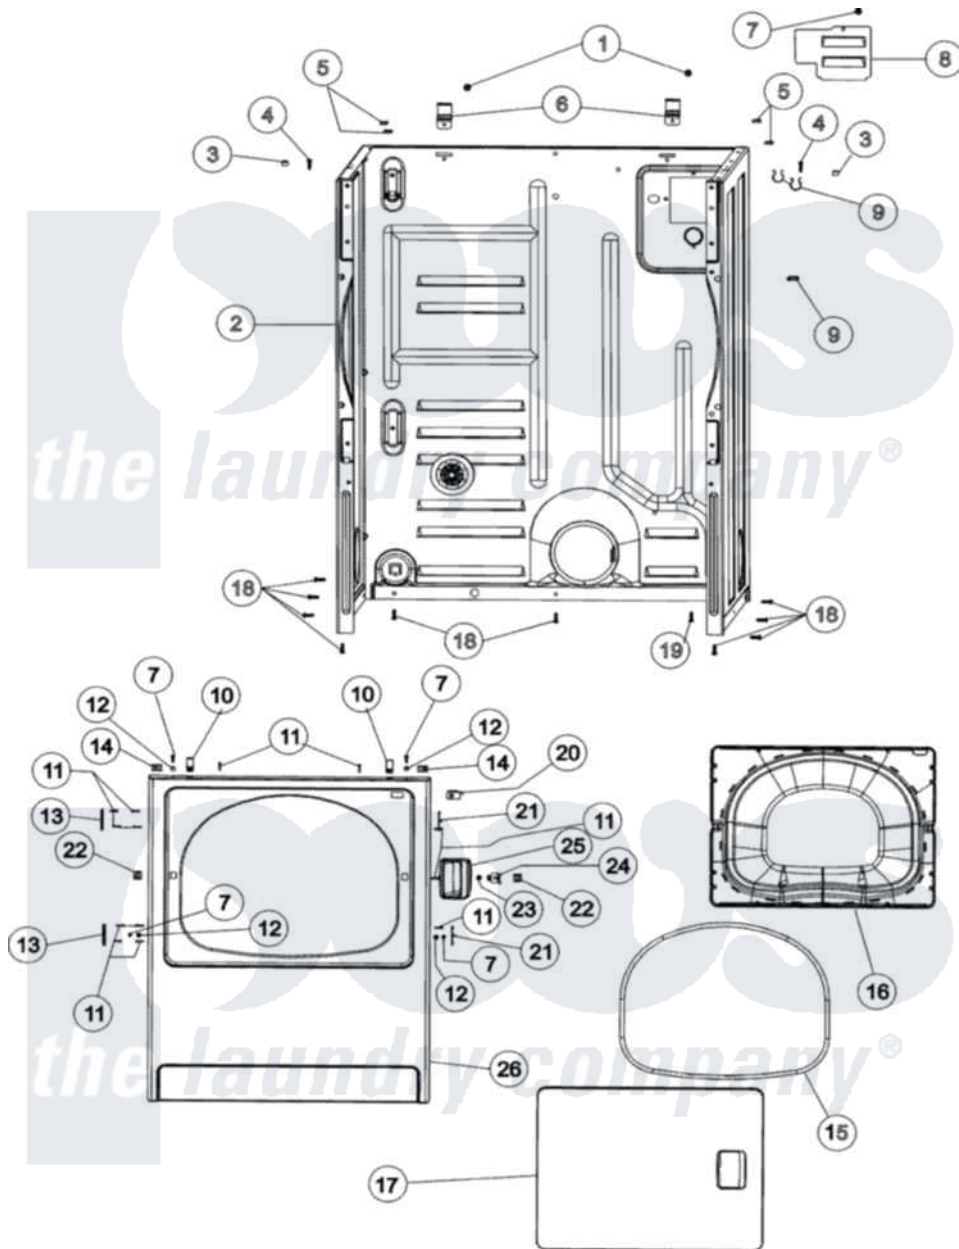

Maytag MDE5806AYK 02 - CABINET & FRONT PANEL

Maytag Residential Maytag MDE5806AYK Dryer Parts Parts Diagram 02 - CABINET & FRONT PANEL
 Click on the part number to view part

Item	Original Part Number	Replaced By	Status	Part Description
1	503688			Screw, 10B-16 X .34 I
2	37001293			Cabinet -
3	505187			Locator, Panel
4	32671	Y014874		Screw, Idler Arm And Sleeve
5	Y56128			Pad, Bumper
6	500003			Hinge, Top
7	32671	Y014874		Screw, Idler Arm And Sleeve
8	37001158			Plate, Access Cover
9	504034			Clip, Wire
10	25-7220			Clip, Cabinet Top
11	37001030			Screw, No.8ab-16 x 3/4 Fh
12	505187			Locator, Panel
13	Y503676			Hinge, Door And Top
14	213280	204439		Screw And Fstner Assembly
15	504005	511056		Seal Front Panel
16	37001028			Seal And Liner, Assembly

17	37001295		Door -
18	27001200		Screw
19	20530		Screw, 10-24 x 3/8 Hex
20	Y504570	W10169313	Switch-Dor
21	503126		Plug, Hinge Hole
22	54660	LA-1003	Door Catch Kit
23	500039	510181	Strike Doormetal
24	40116201		Bracket, Door Strike
25	37001291		Handle - Door Blue
26	37001296		Front Panel -