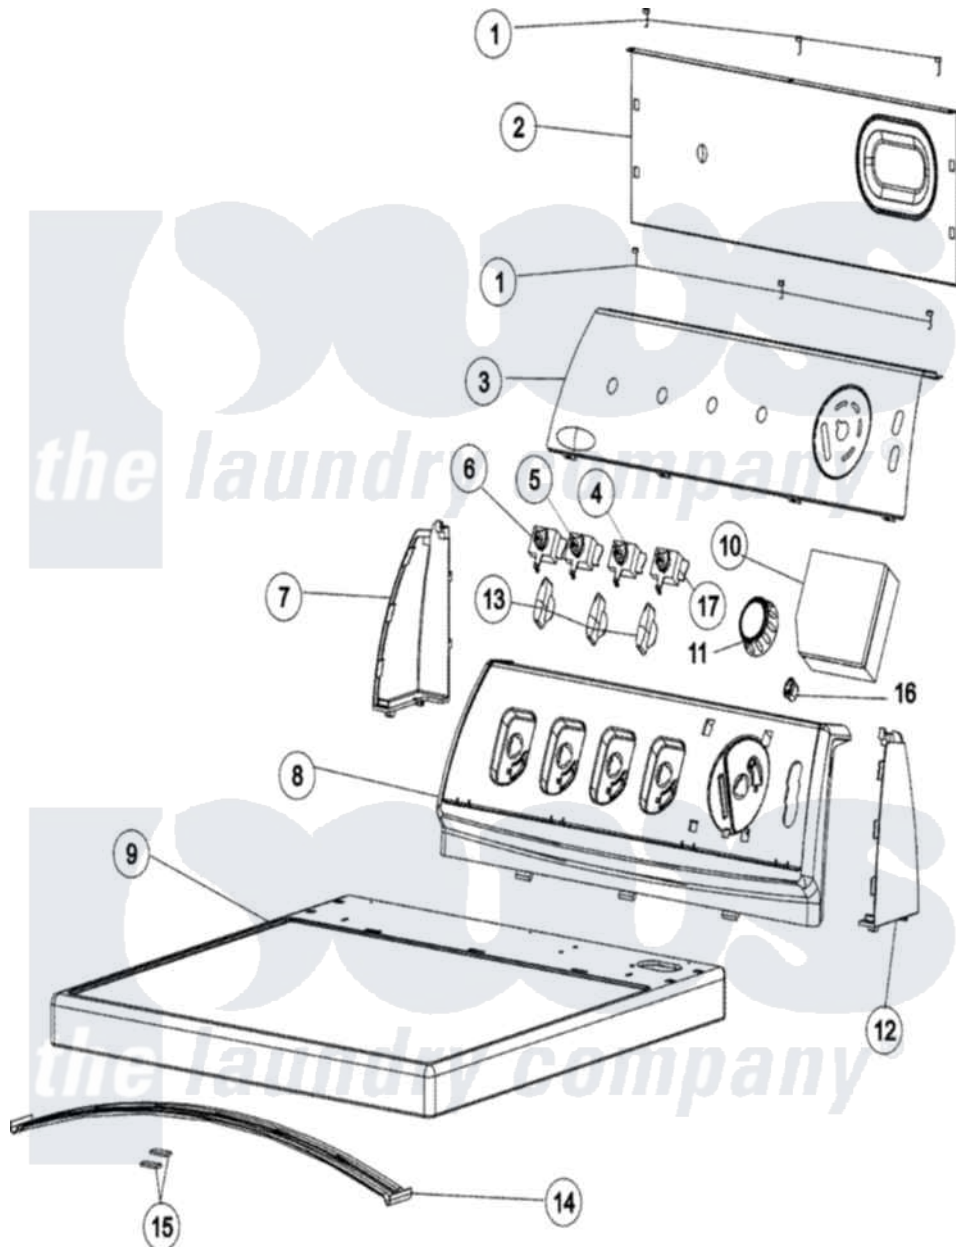

Maytag MDE5806AYK 03 - CONTROL PANEL & TOP

Maytag [Residential Maytag MDE5806AYK Dryer Parts](#) Parts Diagram 03 - CONTROL PANEL & TOP
 Click on the part number to view part

Item	Original Part Number	Replaced By	Status	Part Description
1	21002224			Screw
2	37001233			Shield, Backguard
3	37001179	12002673		Facia As P
4	37001263			Encoder, Rotary 4 Position
5	37001265			Encoder, Rotary 2 Position
6	37001264			Encoder, Rotary 5 Position
7	21002248			Endcap-LT -
8	21002249			Support, Control Panel
9	37001294			Top -
10	37001167	37001286		Dryer Cont
11	37001185			Knob Assembly - Rotary Encoder
12	21002247			Endcap-RT -
13	21002070			Knob, Selector
14	56486		Not Available	BRACE, TOP
15	500121	510189		Pad Felt
16	21002080			Switch, Rocker