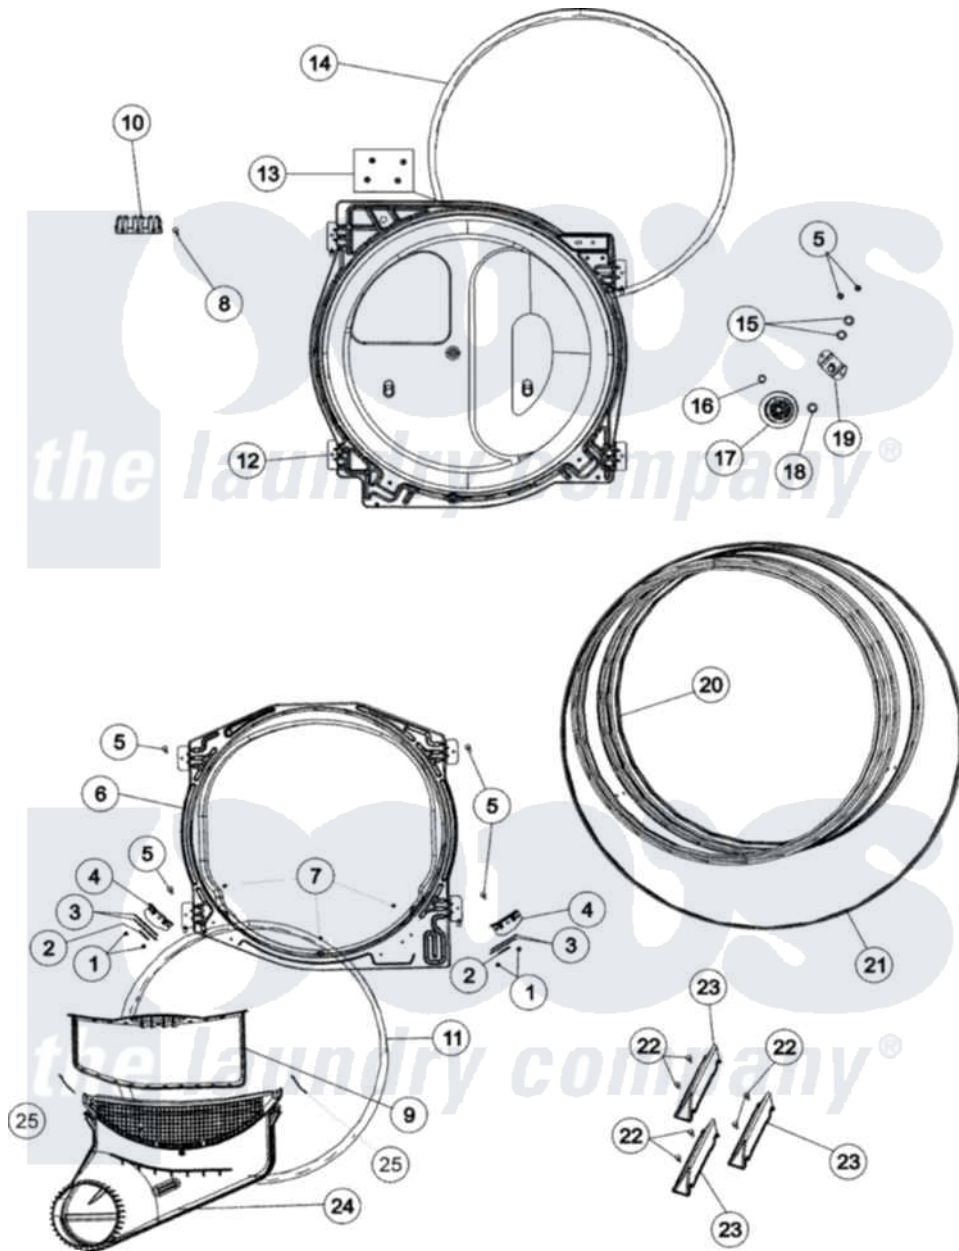

Maytag MDE5806AYK 05 - TUMBLER

Maytag Residential Maytag MDE5806AYK Dryer Parts Parts Diagram 05 - TUMBLER
 Click on the part number to view part

Item	Original Part Number	Replaced By	Status	Part Description
1	37001031	3370225		Screw
2	500121	510189		Pad Felt
3	40116501	37001298		Glide- Dry
4	37001036			Bracket, Cylinder Glide
5	503661	27001200		Screw
6	503616W	503616WP		Assembly, Frt Bulkhead
7	37001030			Screw, No.8ab-16 x 3/4 Fh
8	501285			Screw, No.12 X 9/16-Pla
9	37001142			Filter, Lint
10	Y61199	3400094		Screw, 10-32 X 3/8
"	37001160	61923		Block, Terminal
11	37001132			Seal, Cylinder
12	504801W	502614WP		Bulkhead, Rear
13	503688			Screw, 10B-16 X .34 I
14	37001132			Seal, Cylinder
15	52549			Washer, 501 ID X3/4 Odx

16	23748		Ring, Retaining
17	37001042		Assembly, Cylinder Roller
18	Y504082		Washer, Wave
19	40113601		Assembly, Roller Brkt
20	37001162	Not Available	ASSEMBLY, CYLINDER (STAINLESS)
21	40111201		Belt, Cylinder
22	Y62588		Screw, 10BT-12 X 1 Tap
23	37001125	12002559	Baffle Kit
24	37001141		Air Duct Assembly
25	503625		Sensor, Moisture
"	40012001		Clip, Retaining Harness