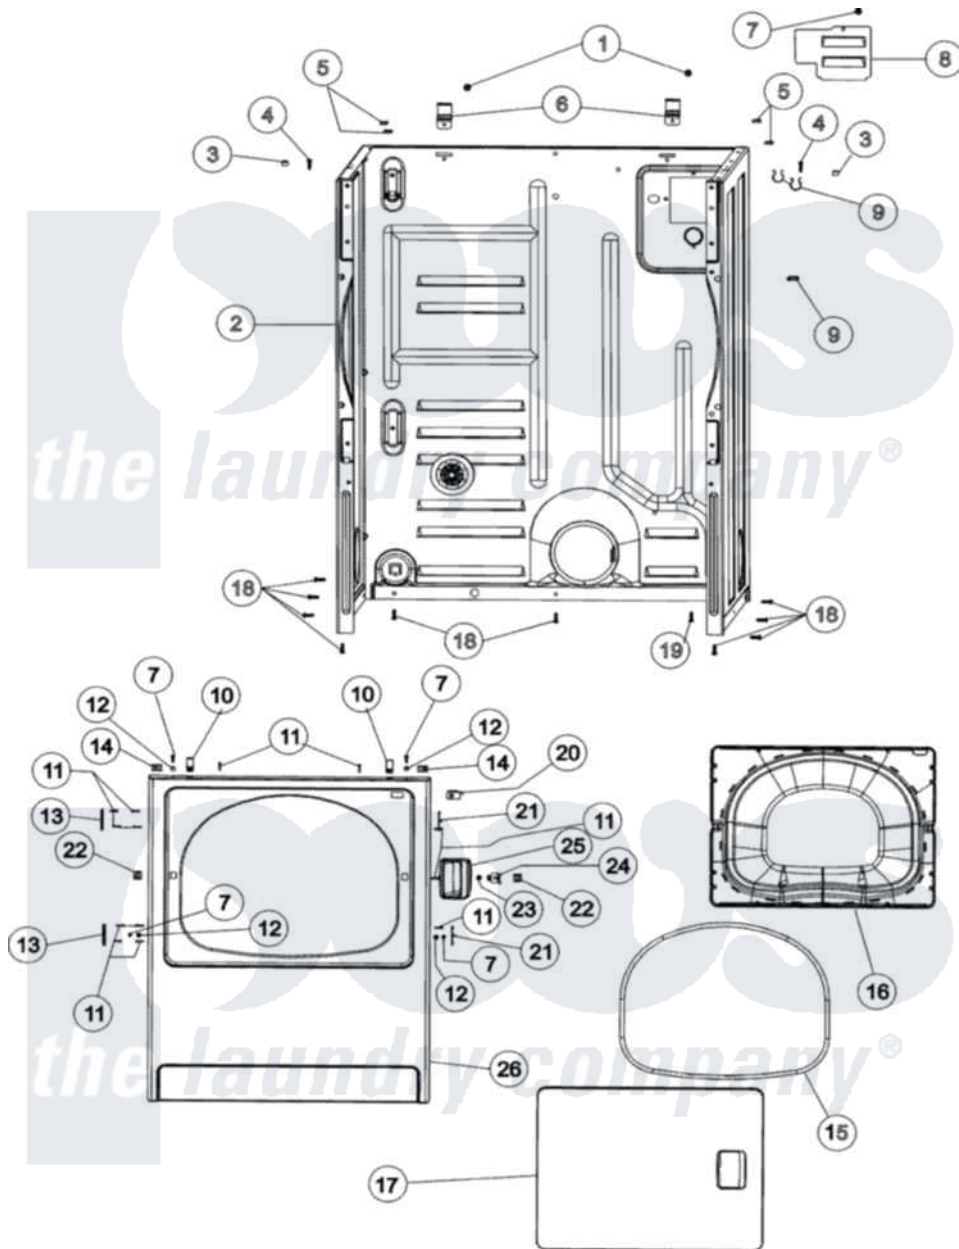

Maytag MDE5806AYW 02 - CABINET & FRONT PANEL

Maytag Residential Maytag MDE5806AYW Dryer Parts Parts Diagram 02 - CABINET & FRONT PANEL
 Click on the part number to view part

Item	Original Part Number	Replaced By	Status	Part Description
1	503688			Screw, 10B-16 X .34 I
2	37001155	37001284		Cabinet As Pack
3	505187			Locator, Panel
4	32671	Y014874		Screw, Idler Arm And Sleeve
5	Y56128			Pad, Bumper
6	500003			Hinge, Top
7	32671	Y014874		Screw, Idler Arm And Sleeve
8	37001158			Plate, Access Cover
9	504034			Clip, Wire
10	25-7220			Clip, Cabinet Top
11	37001030			Screw, No.8ab-16 x 3/4 Fh
12	505187			Locator, Panel
13	Y503676			Hinge, Door And Top
14	213280	204439		Screw And Fstner Assembly
15	504005	511056		Seal Front Panel
16	37001028			Seal And Liner, Assembly

17	37001029		Door, Dryer
18	27001200		Screw
19	20530		Screw, 10-24 x 3/8 Hex
20	Y504570	W10169313	Switch-Dor
21	503126		Plug, Hinge Hole
22	54660	LA-1003	Door Catch Kit
23	500039	510181	Strike Doormetal
24	40116201		Bracket, Door Strike
25	33001241		Handle, Door
26	37001154		Front Panel - White