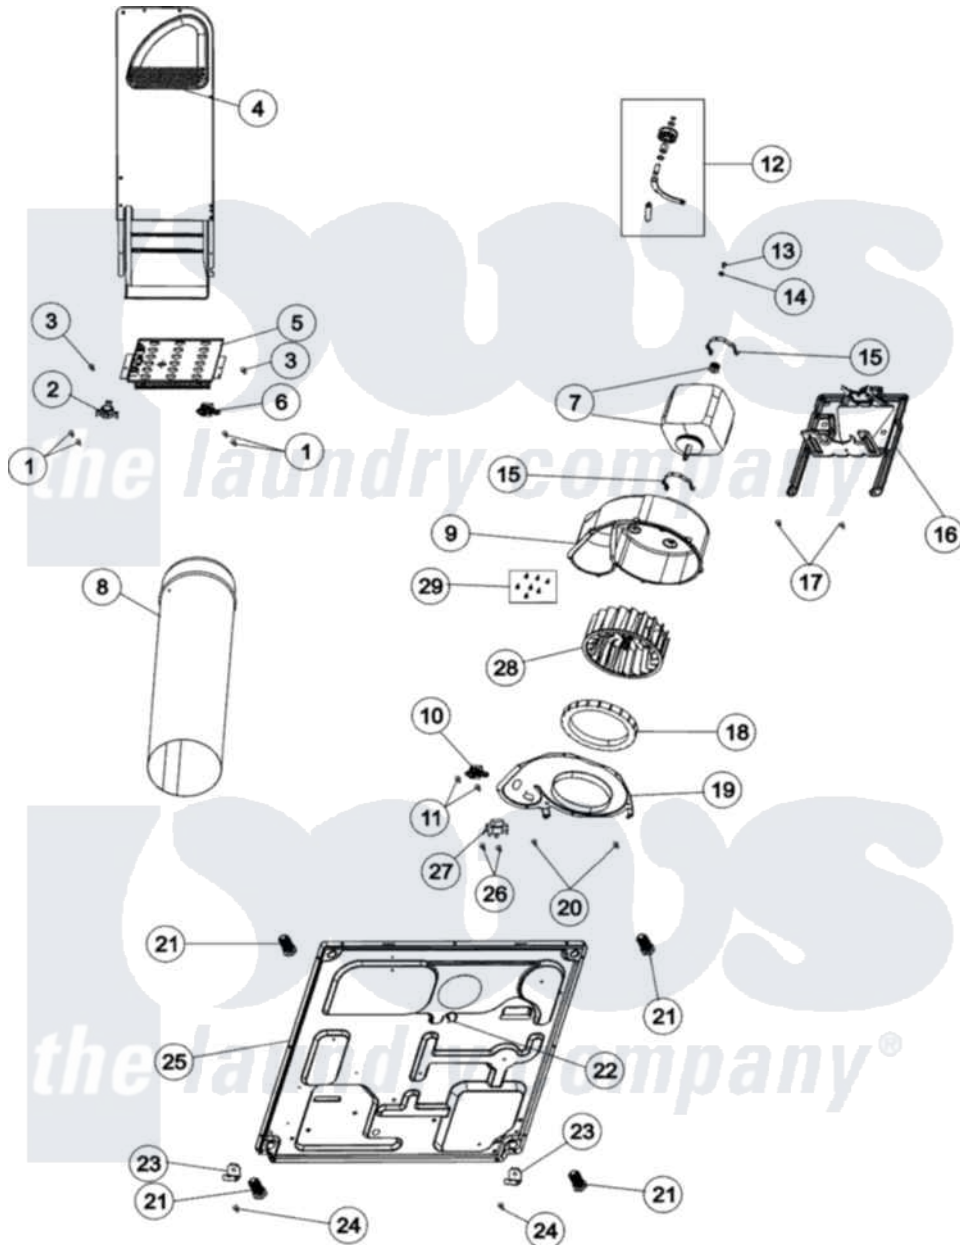

Maytag MDE5806AZK 01 - BASE, HEATER & MOTOR

Maytag Residential Maytag MDE5806AZK Dryer Parts Parts Diagram 01 - BASE, HEATER & MOTOR
 Click on the part number to view part

Item	Original Part Number	Replaced By	Status	Part Description
1	23222	3177991		Screw
2	Y62641	W10116735		Thermistor-Fix
3	503688			Screw, 10B-16 X .34 I
4	503605			Assembly, Heater Duct
5	61195	61927		Heater Assembly
6	40113801			Fuse, Thermal
7	40048501	2200376		Motor
8	505518			Duct, Exhaust
9	56020			Housing, Blower
10	33002567			Thermostat, Cycling
11	501086	90767		Screw, 8A X 3/8 HeX Washer Head Tapping
12	37001287			Assembly, Idler Lever/Shaft/Pulley
13	500824			Screw, 1/4-20 Unc Hex
14	27001225			Nut, Jam Mid Lock 1/4-20
15	V58017	660658		Clamp, Motor Mounting

15	130047	000000	343481 685441
16	503613		Mount, Motor
17	27001200		Screw
18	37001119		Seal, Blower Housing
19	500078	511969P	Kit Blower Housing And Cover
20	503688		Screw, 10B-16 X .34 I
21	Y500101		Leg, Leveling
22	504034		Clip, Wire
23	37001145		Clip, Front Panel
24	27001200		Screw
25	37001156		Dryer Base
26	501086	90767	Screw, 8A X 3/8 HeX Washer Head Tapping
27	31001590		Thermistor, Temp Control
28	56000	510139P	Assembly Blower Fan Package
29	31260		Screw, No.8 X 3/8 Ind H