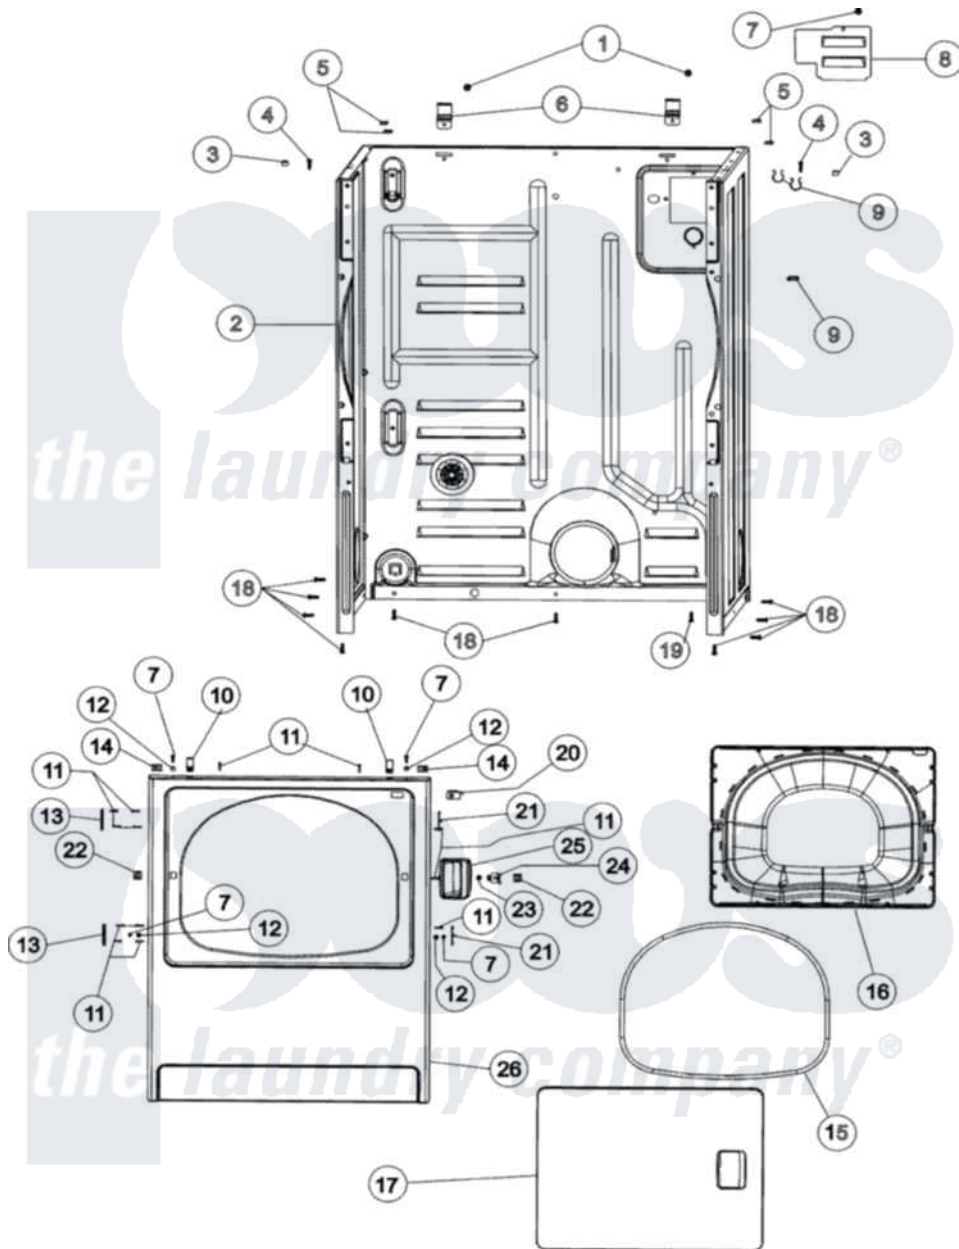

Maytag MDE5806AZK 02 - CABINET & FRONT PANEL

Maytag Residential Maytag MDE5806AZK Dryer Parts Parts Diagram 02 - CABINET & FRONT PANEL
 Click on the part number to view part

Item	Original Part Number	Replaced By	Status	Part Description
1	503688			Screw, 10B-16 X .34 I
2	37001293			Cabinet -
3	505187			Locator, Panel
4	32671	Y014874		Screw, Idler Arm And Sleeve
5	Y56128			Pad, Bumper
6	500003			Hinge, Top
7	32671	Y014874		Screw, Idler Arm And Sleeve
8	37001158			Plate, Access Cover
9	504034			Clip, Wire
10	25-7220			Clip, Cabinet Top
11	37001030			Screw, No.8ab-16 x 3/4 Fh
12	505187			Locator, Panel
13	Y503676			Hinge, Door And Top
14	213280	204439		Screw And Fstner Assembly
15	503605			Assembly, Heater Duct
16	37001028			Seal And Liner, Assembly

17	37001132		Seal, Cylinder
18	27001200		Screw
19	20530		Screw, 10-24 x 3/8 Hex
20	Y504570	W10169313	Switch-Dor
21	503126		Plug, Hinge Hole
22	54660	LA-1003	Door Catch Kit
23	500039	510181	Strike Doormetal
24	40116201		Bracket, Door Strike
25	37001291		Handle - Door Blue
26	37001296		Front Panel -
27	37001295		Door -
28	504005	511056	Seal Front Panel