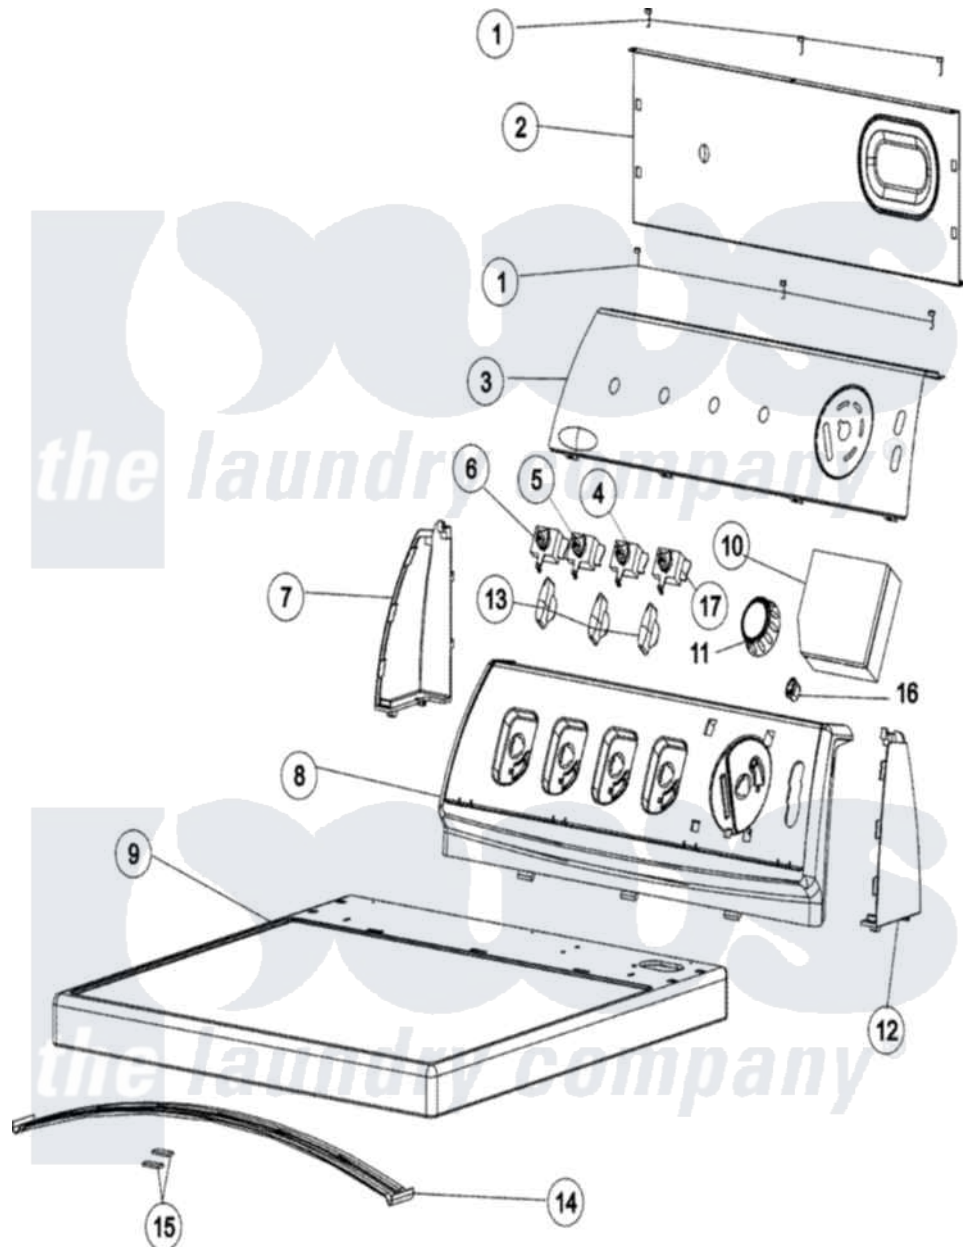

Maytag MDE5806AZK 03 - CONTROL PANEL & TOP

Maytag [Residential Maytag MDE5806AZK Dryer Parts](#) Parts Diagram 03 - CONTROL PANEL & TOP
 Click on the part number to view part

Item	Original Part Number	Replaced By	Status	Part Description
1	21002224			Screw
2	37001233			Shield, Backguard
3	37001179	12002673		Facia As P
4	37001263			Encoder, Rotary 4 Position
5	37001265			Encoder, Rotary 2 Position
6	37001264			Encoder, Rotary 5 Position
7	21002248			Endcap-LT -
8	21002249			Support, Control Panel
9	37001294			Top -
10	37001167	37001286		Dryer Cont
11	37001185			Knob Assembly - Rotary Encoder
12	21002247			Endcap-RT -
13	21002070			Knob, Selector
14	56486		Not Available	BRACE, TOP
15	500121	510189		Pad Felt
16	21002080			Switch, Rocker