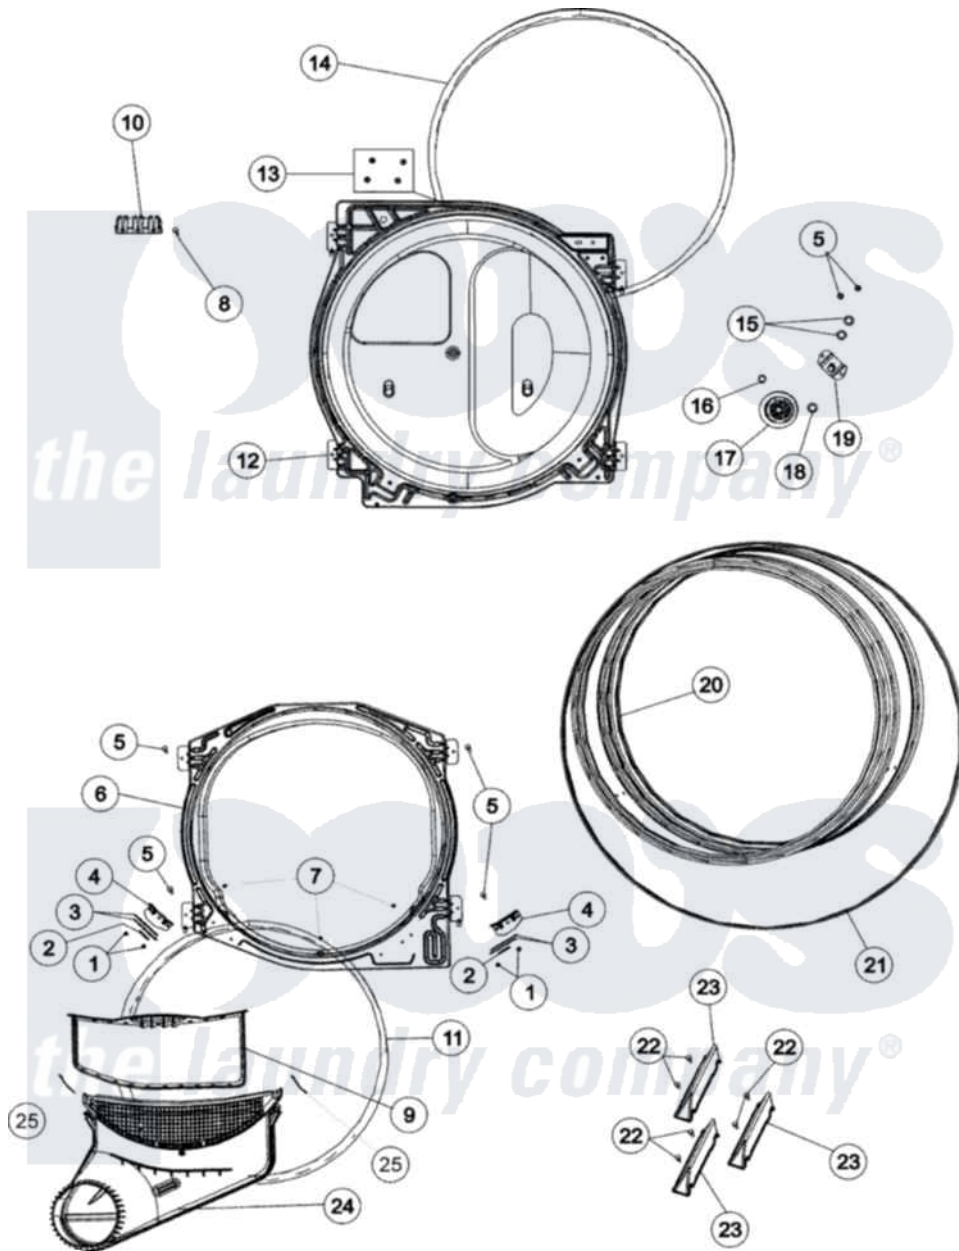

Maytag MDE5806AZK 05 - TUMBLER

Maytag Residential Maytag MDE5806AZK Dryer Parts Parts Diagram 05 - TUMBLER
 Click on the part number to view part

Item	Original Part Number	Replaced By	Status	Part Description
1	37001031	3370225		Screw
2	500121	510189		Pad Felt
3	40116501	37001298		Glide- Dry
4	37001036			Bracket, Cylinder Glide
5	503661	27001200		Screw
6	503616W	503616WP		Assembly, Frt Bulkhead
7	37001030			Screw, No.8ab-16 x 3/4 Fh
8	501285			Screw, No.12 X 9/16-Pla
9	37001142			Filter, Lint
10	Y61199	3400094		Screw, 10-32 X 3/8
"	37001160	61923		Block, Terminal
11	37001132			Seal, Cylinder
12	504801W	502614WP		Bulkhead, Rear
13	503688			Screw, 10B-16 X .34 I
14	37001132			Seal, Cylinder
15	52549			Washer, 501 ID X3/4 Odx

16	23748		Ring, Retaining
17	37001042		Assembly, Cylinder Roller
18	Y504082		Washer, Wave
19	40113601		Assembly, Roller Brkt
20	37001162	Not Available	ASSEMBLY, CYLINDER (STAINLESS)
21	40111201		Belt, Cylinder
22	Y62588		Screw, 10BT-12 X 1 Tap
23	37001125	12002559	Baffle Kit
24	37001141		Air Duct Assembly
25	503625		Sensor, Moisture
"	40012001		Clip, Retaining Harness