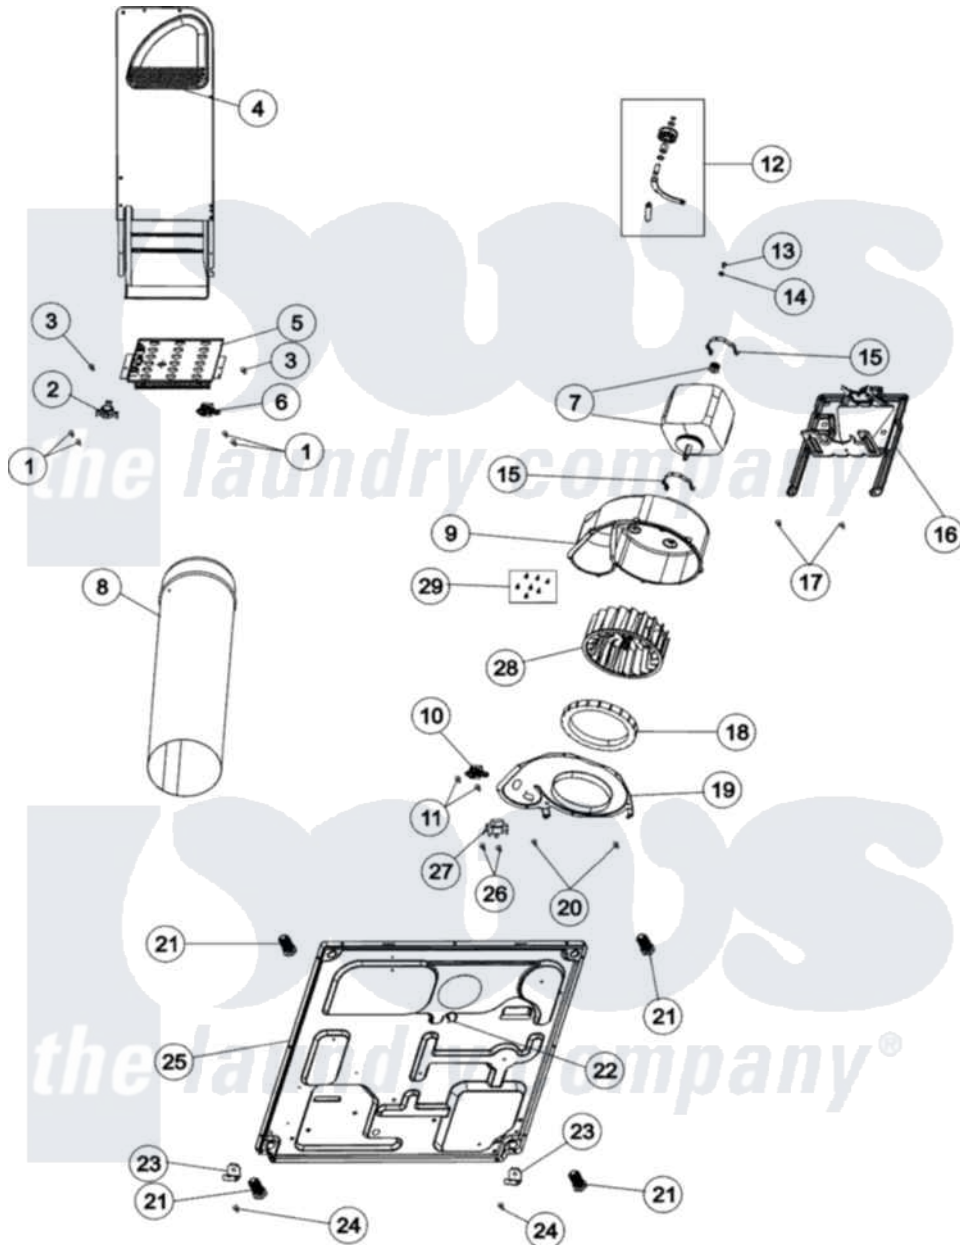

# Maytag MDE5806AZW 01 - BASE, HEATER & MOTOR

Maytag Residential Maytag MDE5806AZW Dryer Parts Parts Diagram 01 - BASE, HEATER & MOTOR  
 Click on the part number to view part

Item	Original Part Number	Replaced By	Status	Part Description
1	23222	<a href="#">3177991</a>		Screw
2	Y62641	<a href="#">W10116735</a>		Thermistor-Fix
3	<a href="#">503688</a>			Screw, 10B-16 X .34 I
4	<a href="#">503605</a>			Assembly, Heater Duct
5	61195	<a href="#">61927</a>		Heater Assembly
6	<a href="#">40113801</a>			Fuse, Thermal
7	40048501	<a href="#">2200376</a>		Motor
8	<a href="#">505518</a>			Duct, Exhaust
9	<a href="#">56020</a>			Housing, Blower
10	<a href="#">33002567</a>			Thermostat, Cycling
11	501086	<a href="#">90767</a>		Screw, 8A X 3/8 HeX Washer Head Tapping
12	<a href="#">37001287</a>			Assembly, Idler Lever/Shaft/Pulley
13	<a href="#">500824</a>			Screw, 1/4-20 Unc Hex
14	<a href="#">27001225</a>			Nut, Jam Mid Lock 1/4-20
15	V58017	<a href="#">660658</a>		Clamp, Motor Mounting

15	<a href="#">130047</a>	<a href="#">000000</a>	343481 685441
16	<a href="#">503613</a>		Mount, Motor
17	<a href="#">27001200</a>		Screw
18	<a href="#">37001119</a>		Seal, Blower Housing
19	500078	<a href="#">511969P</a>	Kit Blower Housing And Cover
20	<a href="#">503688</a>		Screw, 10B-16 X .34 I
21	<a href="#">Y500101</a>		Leg, Leveling
22	<a href="#">504034</a>		Clip, Wire
23	<a href="#">37001145</a>		Clip, Front Panel
24	<a href="#">27001200</a>		Screw
25	<a href="#">37001156</a>		Dryer Base
26	501086	<a href="#">90767</a>	Screw, 8A X 3/8 HeX Washer Head Tapping
27	<a href="#">31001590</a>		Thermistor, Temp Control
28	56000	<a href="#">510139P</a>	Assembly Blower Fan Package
29	<a href="#">31260</a>		Screw, No.8 X 3/8 Ind H