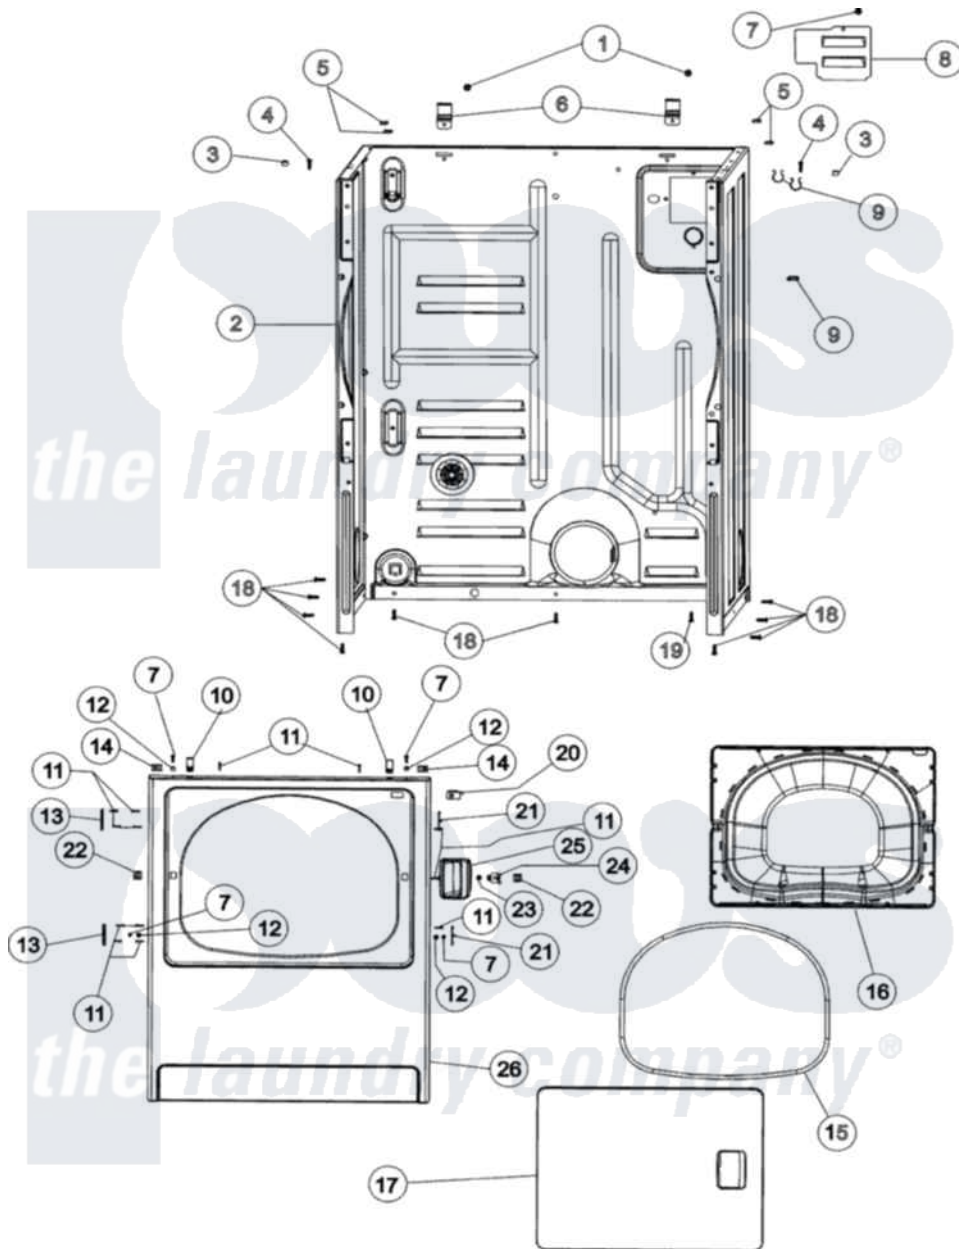

Maytag MDE5806AZW 02 - CABINET & FRONT PANEL

Maytag Residential Maytag MDE5806AZW Dryer Parts Parts Diagram 02 - CABINET & FRONT PANEL
 Click on the part number to view part

Item	Original Part Number	Replaced By	Status	Part Description
1	503688			Screw, 10B-16 X .34 I
2	37001155	37001284		Cabinet As Pack
3	505187			Locator, Panel
4	32671	Y014874		Screw, Idler Arm And Sleeve
5	Y56128			Pad, Bumper
6	500003			Hinge, Top
7	32671	Y014874		Screw, Idler Arm And Sleeve
8	37001158			Plate, Access Cover
9	504034			Clip, Wire
10	25-7220			Clip, Cabinet Top
11	37001030			Screw, No.8ab-16 x 3/4 Fh
12	505187			Locator, Panel
13	Y503676			Hinge, Door And Top
14	213280	204439		Screw And Fstner Assembly
15	503605			Assembly, Heater Duct
16	37001028			Seal And Liner, Assembly

17	37001132		Seal, Cylinder
18	27001200		Screw
19	20530		Screw, 10-24 x 3/8 Hex
20	Y504570	W10169313	Switch-Dor
21	503126		Plug, Hinge Hole
22	54660	LA-1003	Door Catch Kit
23	500039	510181	Strike Doormetal
24	40116201		Bracket, Door Strike
25	33001241		Handle, Door
26	37001154		Front Panel - White
27	37001029		Door, Dryer
28	504005	511056	Seal Front Panel