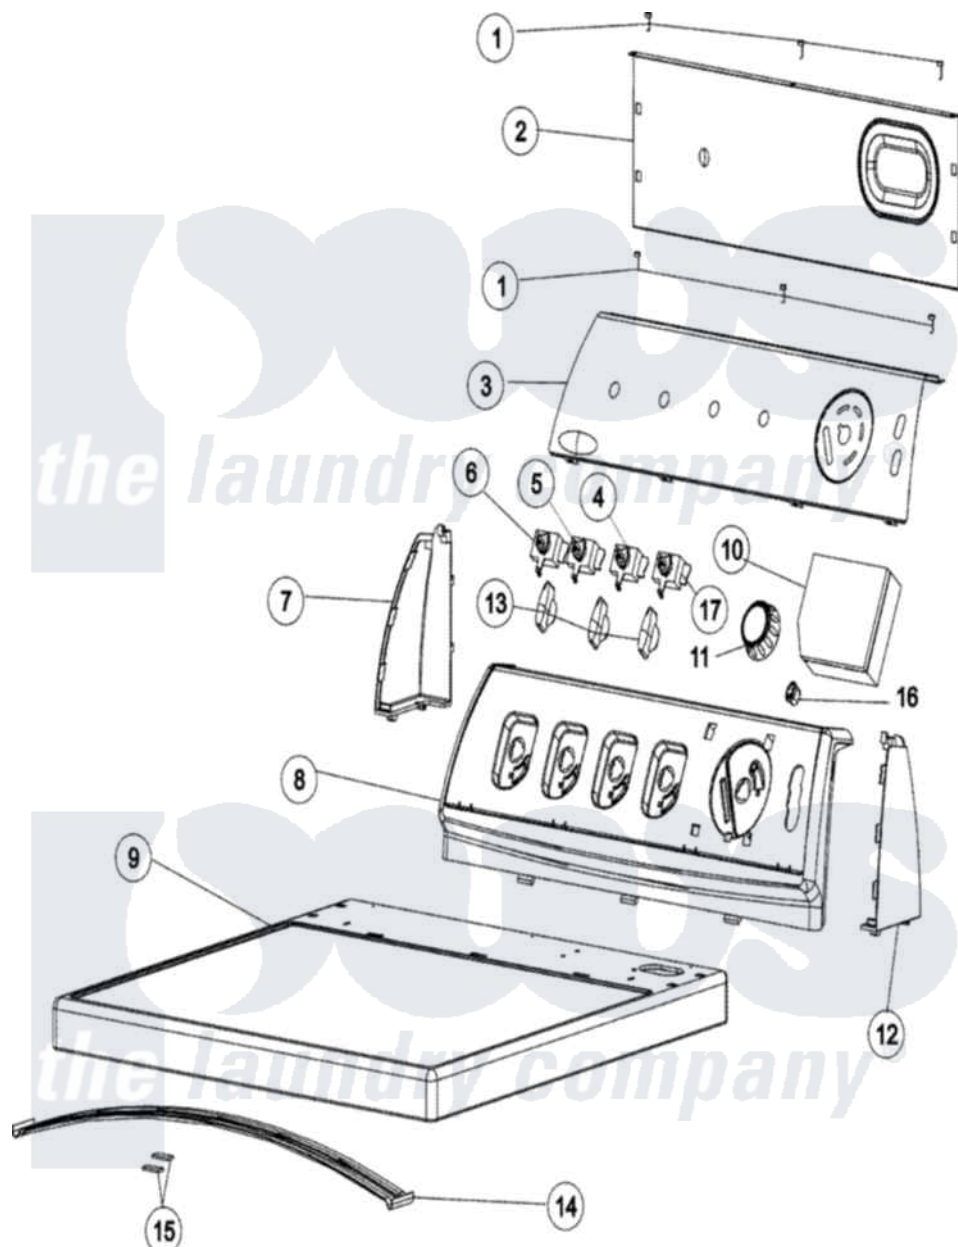

Maytag MDE5806AZW 03 - CONTROL PANEL & TOP

Maytag [Residential Maytag MDE5806AZW Dryer Parts](#) Parts Diagram 03 - CONTROL PANEL & TOP
 Click on the part number to view part

Item	Original Part Number	Replaced By	Status	Part Description
1	21002224			Screw
2	37001233			Shield, Backguard
3	37001179	12002673		Facia As P
4	37001263			Encoder, Rotary 4 Position
5	37001265			Encoder, Rotary 2 Position
6	37001264			Encoder, Rotary 5 Position
7	21001519			Endcap
8	37001166			Support, Switch -White
9	37001232	37001283		Top As Pack
10	37001167	37001286		Dryer Cont
11	37001185			Knob Assembly - Rotary Encoder
12	21001523			Endcap
13	21002070			Knob, Selector
14	56486		Not Available	BRACE, TOP
15	500121	510189		Pad Felt
16	21002080			Switch, Rocker