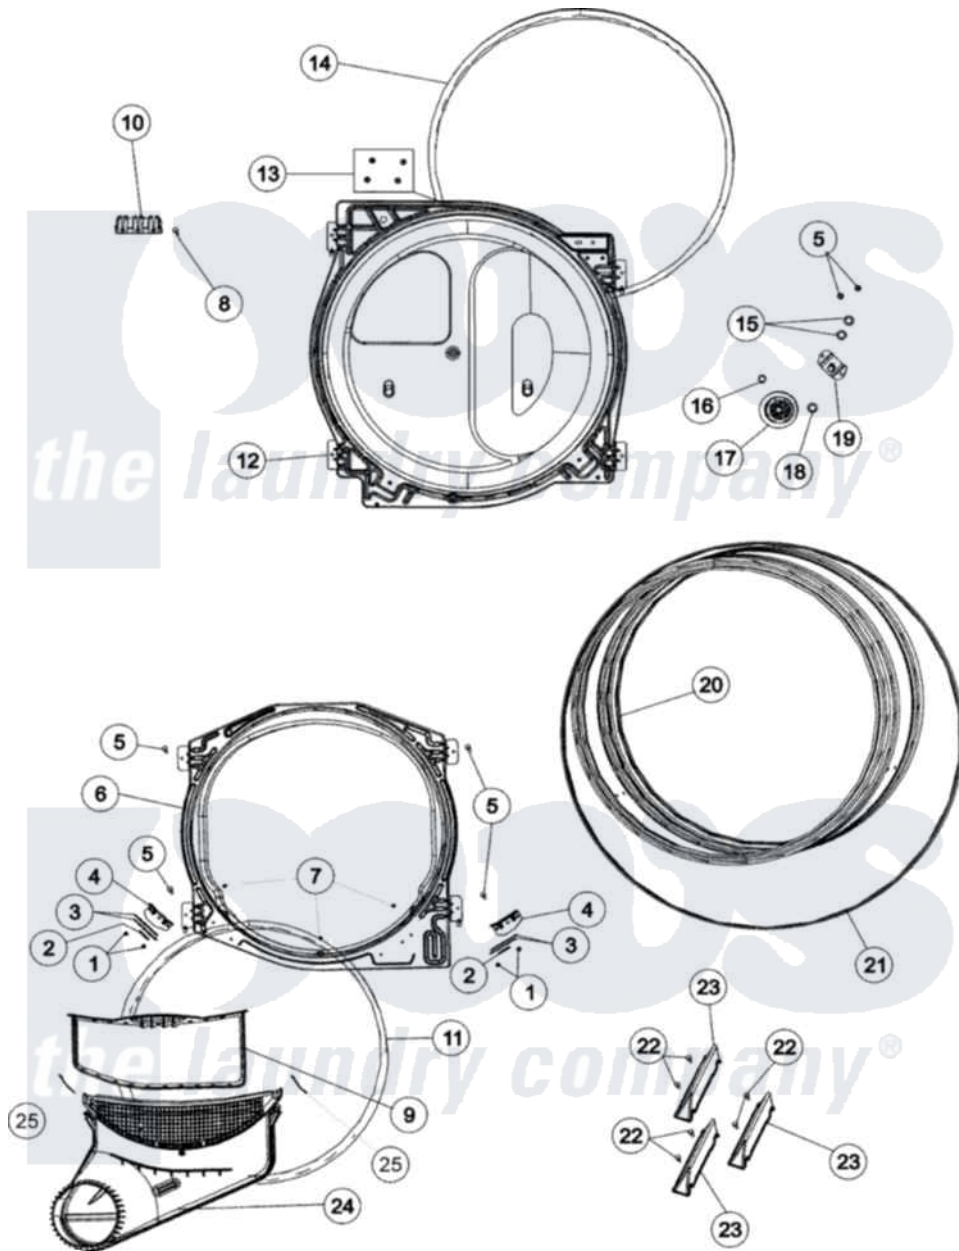

Maytag MDE5806AZW 05 - TUMBLER

Maytag [Residential Maytag MDE5806AZW Dryer Parts](#) Parts Diagram 05 - TUMBLER
 Click on the part number to view part

Item	Original Part Number	Replaced By	Status	Part Description
1	37001031	3370225		Screw
2	500121	510189		Pad Felt
3	40116501	37001298		Glide- Dry
4	37001036			Bracket, Cylinder Glide
5	503661	27001200		Screw
6	503616W	503616WP		Assembly, Frt Bulkhead
7	37001030			Screw, No.8ab-16 x 3/4 Fh
8	501285			Screw, No.12 X 9/16-Pla
9	37001142			Filter, Lint
10	Y61199	3400094		Screw, 10-32 X 3/8
"	37001160	61923		Block, Terminal
11	37001132			Seal, Cylinder
12	504801W	502614WP		Bulkhead, Rear
13	503688			Screw, 10B-16 X .34 I
14	37001132			Seal, Cylinder
15	52549			Washer, 501 ID X3/4 Odx

16	23748		Ring, Retaining
17	37001042		Assembly, Cylinder Roller
18	Y504082		Washer, Wave
19	40113601		Assembly, Roller Brkt
20	37001162	Not Available	ASSEMBLY, CYLINDER (STAINLESS)
21	40111201		Belt, Cylinder
22	Y62588		Screw, 10BT-12 X 1 Tap
23	37001125	12002559	Baffle Kit
24	37001141		Air Duct Assembly
25	503625		Sensor, Moisture
"	40012001		Clip, Retaining Harness