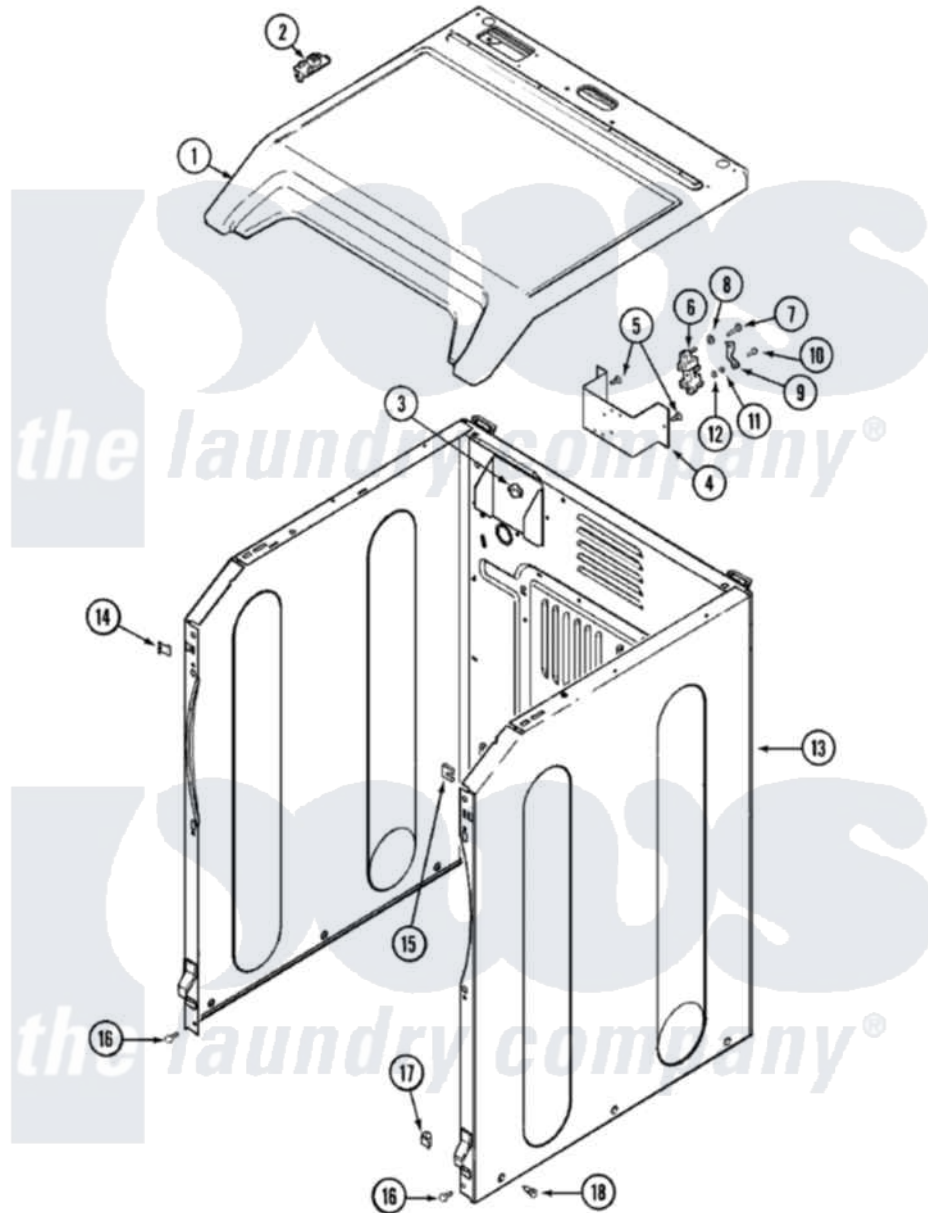

# Maytag MDE5960AYW 01 - CABINET-FRONT

Maytag Residential Maytag MDE5960AYW Dryer Parts Parts Diagram 01 - CABINET-FRONT  
 Click on the part number to view part

Item	Original Part Number	Replaced By	Status	Part Description
1	<a href="#">33001865</a>			Cover, Top
"	<a href="#">33002627</a>			Cover, Top
2	33001872	<a href="#">33002891</a>		Pin, Locator
3	22003409	<a href="#">213007</a>		Xfor Cabinet See Cabinet, Back
"	<a href="#">213007</a>			Xfor Cabinet See Cabinet, Back
4	33001826		Not Available	BRACKET, TERMINAL BLOCK---NA
5	<a href="#">22001995</a>			Screw Note: Screw, Tumbler Front And Shroud
6	<a href="#">33001244</a>			Block, Terminal
7	Y312209	<a href="#">W10001200</a>		Screw
8	<a href="#">Y311270</a>			Washer, Terminal Block
9	<a href="#">Y312184</a>			Strap, Grounding
10	<a href="#">33001245</a>			Screw---NA
11	311484	<a href="#">112432</a>		Nut
12	<a href="#">311093</a>			Washer, Terminal Connection

13	<a href="#">22001995</a>		Screw Note: Screw, Tumbler Front And Shroud
"	<a href="#">22003639</a>		Cabinet Assembly
"	22002548	<a href="#">22003639</a>	Cabinet Assembly
"	22003367	<a href="#">22004095</a>	Hinge, Plastic
"	22003582	Not Available	CABINET, ASSY. (WHT-AS PK)
14	<a href="#">22002049</a>		Clip Note: Clip, Front Panel
15	213280	<a href="#">204439</a>	Screw And Fstner Assembly
16	<a href="#">22001995</a>		Screw Note: Screw, Tumbler Front And Shroud
17	<a href="#">Y310376</a>		Clip, Door Switch Harness