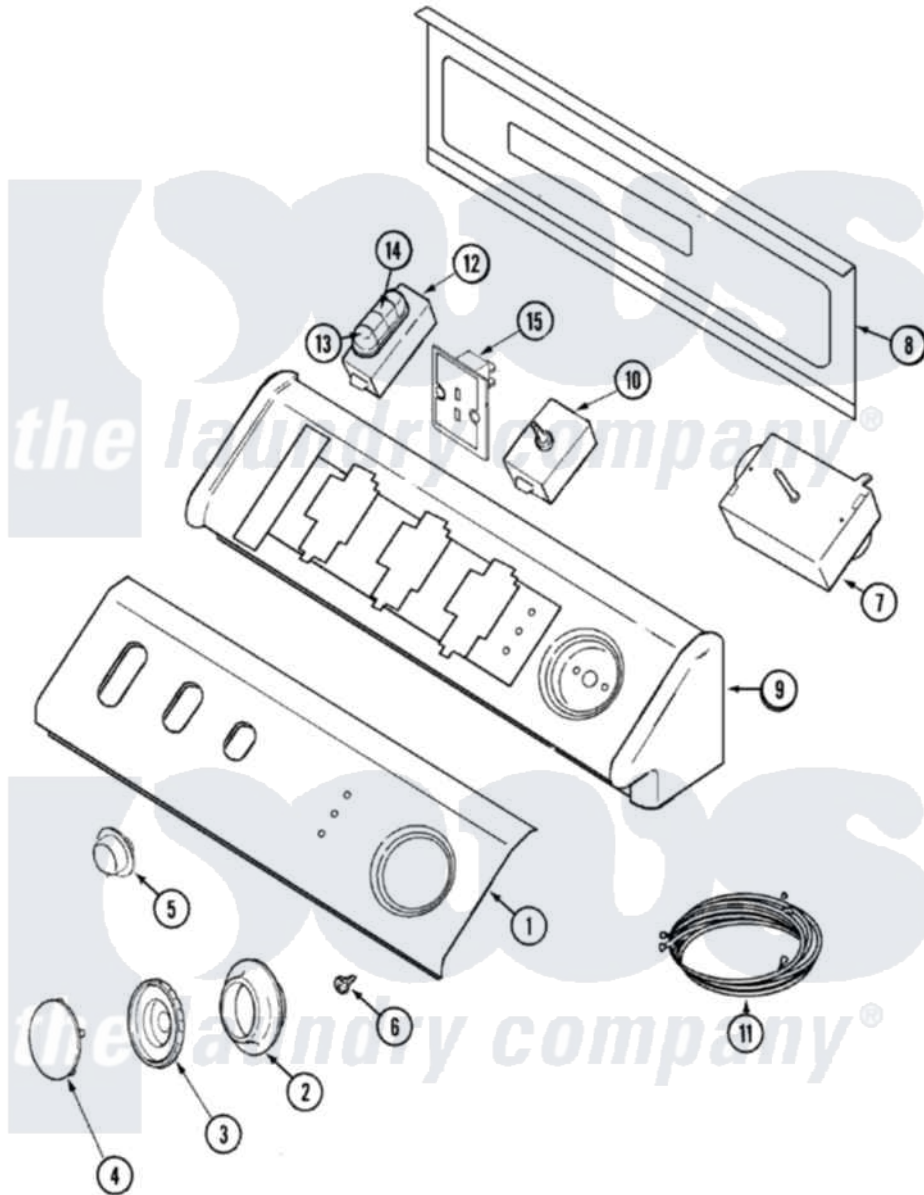

Maytag MDE5960AYW 03 - CONTROL PANEL

Maytag [Residential Maytag MDE5960AYW Dryer Parts](#) Parts Diagram 03 - CONTROL PANEL
 Click on the part number to view part

Item	Original Part Number	Replaced By	Status	Part Description
1	Y22002339	8534058		Screw
"	33002564			Panel, Control
2	33001621			Skirt, Timer Dial
3	22001659			Timer Knob - Grey
4	22001664			Timer Knob Insert/Cap
5	33001619	37001071		Button, Push-To-Start
6	33001690	90767		Screw, 8A X 3/8 HeX Washer Head Tapping
7	33001932			Timer
8	216423	3370225		Screw
"	22002529		Not Available	CONSOLE BACK PANEL
9	33002286		Not Available	CONSOLE (WHT)
10	33001861	33001618		Switch- PU
11	33001933			Wire Harness, Main
12	33001652			Switch, Temp 4 Pos
13	22001788			Button, Switch
14	22001789			Button, Switch

15	33002389		Dryness Display Control Note: Display, Dryness
16	33002391		Manual, Use And Care
"	33002450	Not Available	MANUAL, USE & CARE (SPANISH)
"	33002554	Not Available	MANUAL, USE & CARE (FRCH)