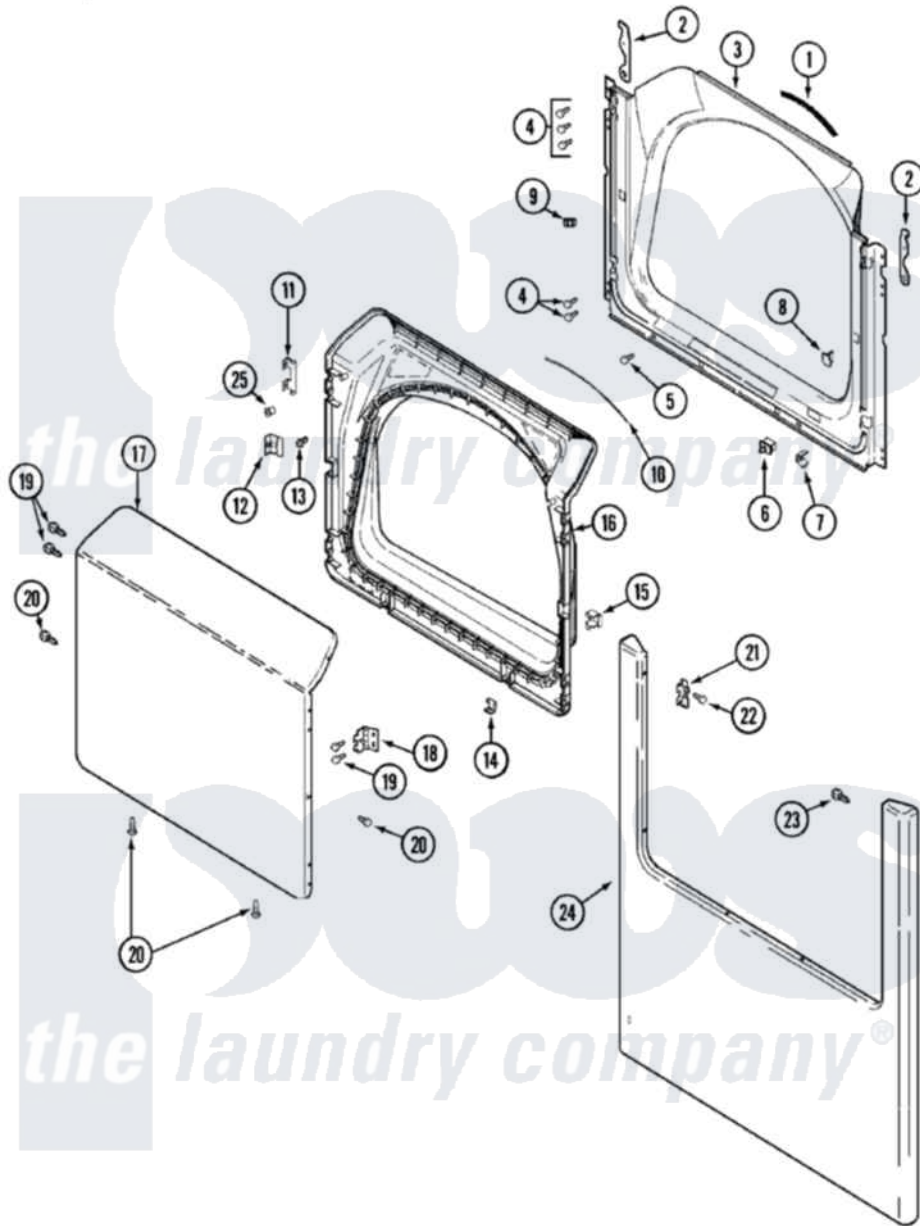

Maytag MDE5960AYW 04 - DOOR

Maytag [Residential Maytag MDE5960AYW Dryer Parts](#) Parts Diagram 04 - DOOR
 Click on the part number to view part

Item	Original Part Number	Replaced By	Status	Part Description
1	33001767			Seal, Shroud
2	33002386	33002597		Hook, Security
3	33001778			Shroud
4	22001995			Screw Note: Screw, Tumbler Front And Shroud
5	33001768			Screw, Shroud Note: Screw, Shroud And Outlet Duct
6	33001508	W10169313		Switch-Dor
7	33001760			Bracket, Hinge
8	33001174	LA-1003		Door Catch Kit
9	33001791	306436		Door Latch Kit--W
"	Y304578	LA-1003		Door Catch Kit
10	33002094			Seal, Door
11	22002038			Clip, Door
12	33001793			Bracket, Strike
13	33001761			Strike, Door
14	22002039			Clip, Door

15	33001763		Plug, Inner Door
16	22002039		Clip, Door
"	22002063		Screw No.8-18AB Wafer Head
"	33001750		Door, Inner/ W Seal
17	22001817		Sheet, Sound Damper
"	33002430	Not Available	PANEL, DOOR (WHT-W/MEDALLION)
18	33001759		Hinge, Door
19	22002062	98006631	Screw
20	22002063		Screw No.8-18AB Wafer Head
21	33001764		Cover, Hinge Hole
22	33001787		Screw, Hinge Note: Screw, Hinge Hole Cover
23	22002012		Screw, Hinge Note: Screw, Hinge Bracket
24	22002241	22002836	Panel, Front
25	33001771		Bushing, Inner Door