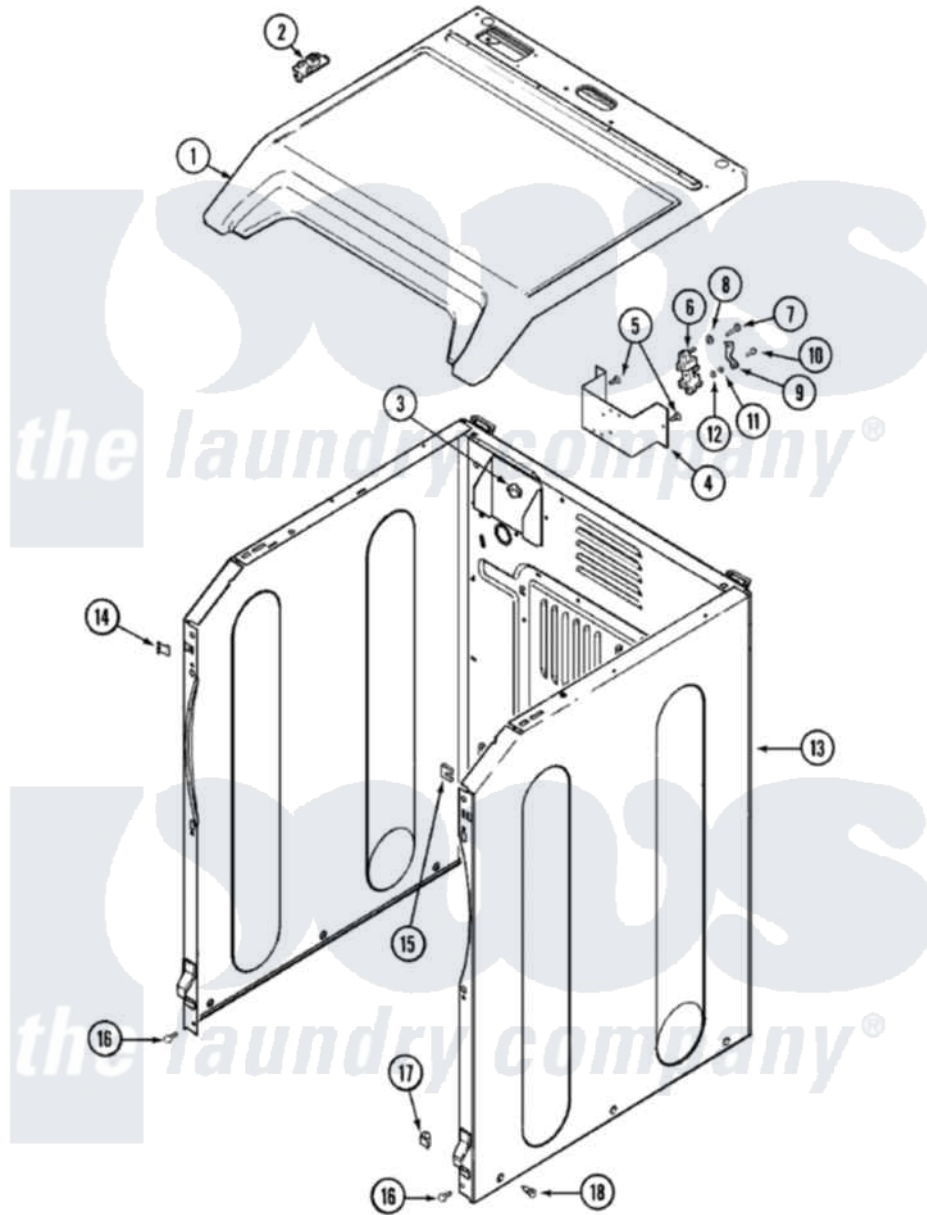

Maytag MDE6000AUW 01 - CABINET

Maytag Residential Maytag MDE6000AUW Dryer Parts Parts Diagram 01 - CABINET
 Click on the part number to view part

Item	Original Part Number	Replaced By	Status	Part Description
1	33001865			Cover, Top
2	33001872	33002891		Pin, Locator
3	213007			Xfor Cabinet See Cabinet, Back
4	33001826		Not Available	BRACKET, TERMINAL BLOCK---NA
5	22001995			Screw Note: Screw, Tumbler Front And Shroud
6	33001244			Block, Terminal
7	Y312209	W10001200		Screw
8	Y311270			Washer, Terminal Block
9	Y312184			Strap, Grounding
10	33001245			Screw---NA
11	311484	112432		Nut
12	311093			Washer, Terminal Connection
13	22002548	22003639		Cabinet Assembly
14	22002049			Clip Note: Clip, Front Panel

15 213280

[204439](#)

Screw And Fstner Assembly

16 [22001995](#)

Screw Note: Screw, Tumbler
Front And Shroud

17 [Y310376](#)

Clip, Door Switch Harness