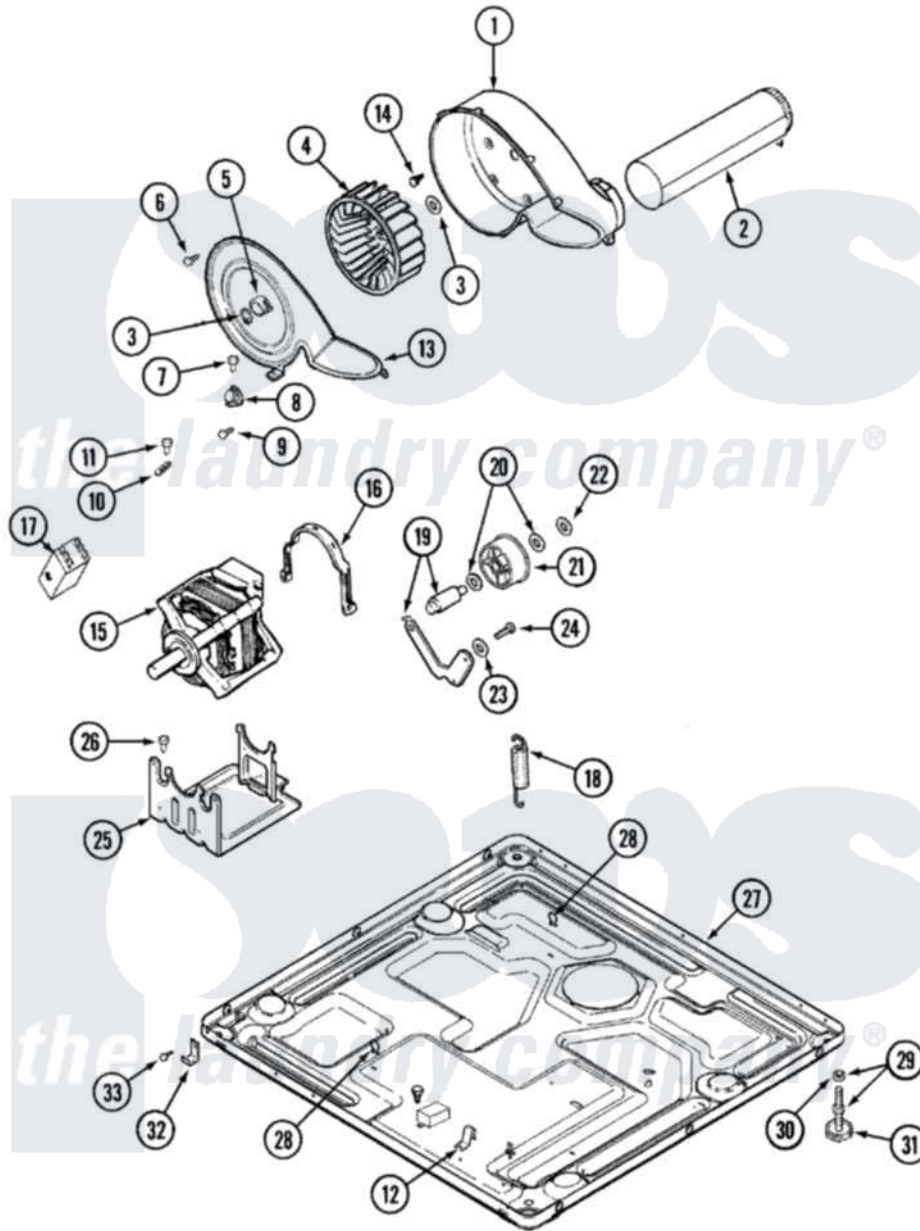

Maytag MDE6000AUW 06 - MOTOR DRIVE

Maytag [Residential Maytag MDE6000AUW Dryer Parts](#) Parts Diagram 06 - MOTOR DRIVE
 Click on the part number to view part

Item	Original Part Number	Replaced By	Status	Part Description
1	33001789			Housing, Blower
2	33001800			Duct Assembly, Exhaust
"	22001995			Screw Note: Screw, Tumbler Front And Shroud
3	410233	9703438		Ring-Retrn
4	33001790			Wheel, Blower
5	312967			Clamp, Blower Housing
6	33001855	33002917		Screw, No.10-16
7	Y313561			Screw---NA
8	306911			Thermostat, Multi-Temp
9	22001996	3370225		Screw
10	33001762			Fuse, Thermal
11	314848	W10116760		Screw
12	22002244			Clip, Grounding
13	33001873			Cover, Blower Housing---NA
14	314818	1163839		Screw
15	33002237	33002478		Motor

"	33002462	33002478	Motor
"	33002478		Motor
16	Y015825		Clip, Motor To Motor Support
17	33001854	33002478	Motor
18	33001754	33002459	Assembly, Spring And Plug
"	33002460	33002459	Assembly, Spring And Plug
"	33002461		Plug For Spring
"	33002157		Grommet
19	33001840	6-3705180	Idler Arm
20	Y312527		Washer, Idler Shaft
21	33001783	6-3700340	Bearing- I
22	312958	354987	Ring, Retaining
23	315772		Sleeve, Idler Arm
24	Y014874		Screw, Idler Arm And Sleeve
25	Y313561		Screw----NA
"	33002466	33002817	Motor Support, Offset
"	33001752	33002817	Motor Support, Offset
26	Y313561		Screw----NA
27	33001845	Not Available	BASE
"	33002465	Not Available	BASE, (LWR)----NA
28	410490		Spring, Retainer Wire Harness
29	Y305086		Adjustable Leg And Nut
30	Y052740	62739	Nut, Lock
31	Y314137		Foot, Rubber
32	22002239		Clip, Front Panel
33	Y310632	1163839	Screw