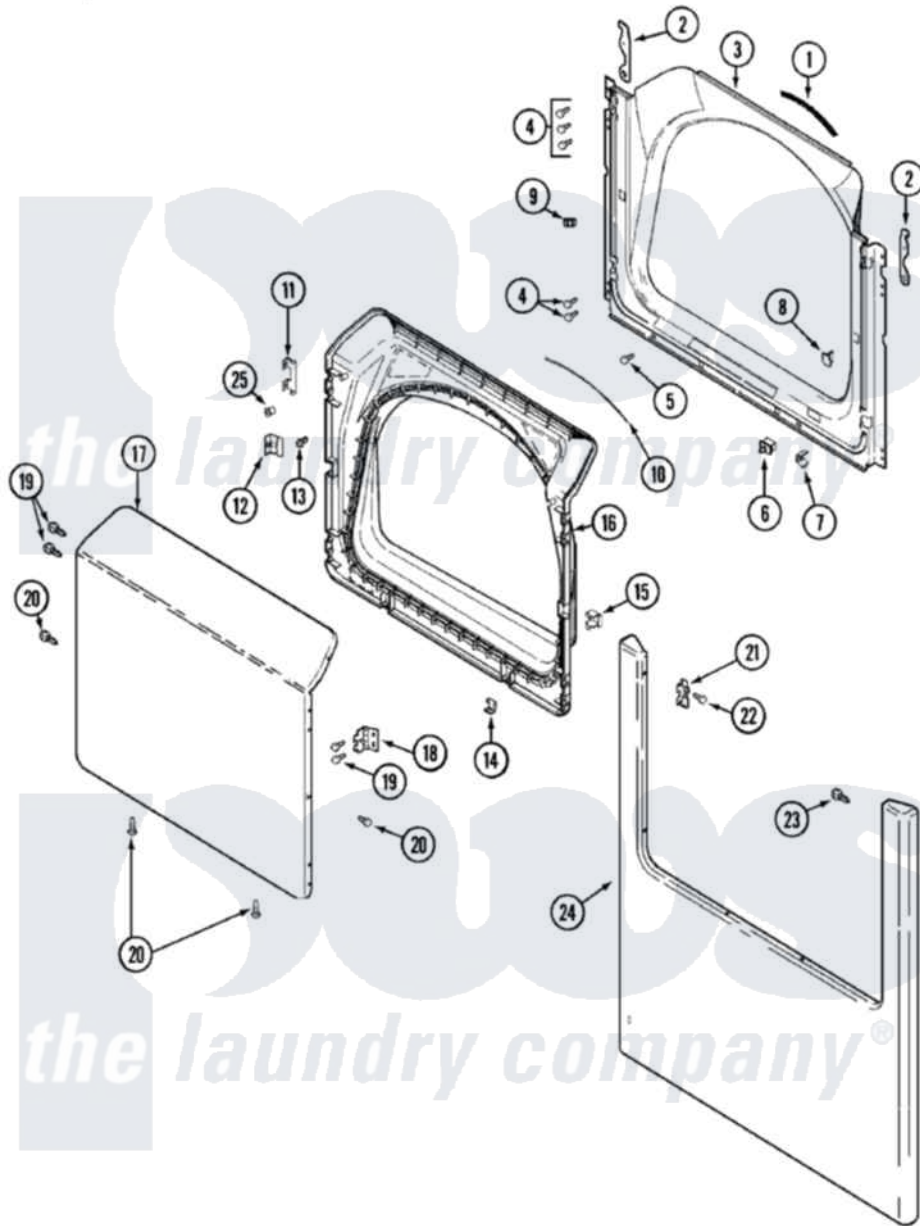

Maytag MDE6000AYQ 02 - DOOR

Maytag [Residential Maytag MDE6000AYQ Dryer Parts](#) Parts Diagram 02 - DOOR
 Click on the part number to view part

Item	Original Part Number	Replaced By	Status	Part Description
1	33001767			Seal, Shroud
2	33002386	33002597		Hook, Security
3	33002379			Shroud
4	22001995			Screw Note: Screw, Tumbler Front And Shroud
5	33001768			Screw, Shroud Note: Screw, Shroud And Outlet Duct
6	33001508	W10169313		Switch-Dor
7	33001760			Bracket, Hinge
8	33001174	LA-1003		Door Catch Kit
9	Y304578	LA-1003		Door Catch Kit
"	33001791	306436		Door Latch Kit--W
10	33002094			Seal, Door
11	22002038			Clip, Door
12	33001793			Bracket, Strike
13	33001761			Strike, Door
14	22002039			Clip, Door

15	33001763		Plug, Inner Door
16	33002397		Door, Inner/ W Seal
17	33002431		Panel, Door
"	33002430	Not Available	PANEL, DOOR (WHT-W/MEDALLION)
"	22001817		Sheet, Sound Damper
18	33001759		Hinge, Door
19	22002062	98006631	Screw
20	33002351		Screw
21	33002349		Cover, Hinge Hole
22	33001787		Screw, Hinge Note: Screw, Hinge Hole Cover
23	22002012		Screw, Hinge Note: Screw, Hinge Bracket
24	33002396	Not Available	PANEL, FRONT (BSQ)
25	33001771		Bushing, Inner Door