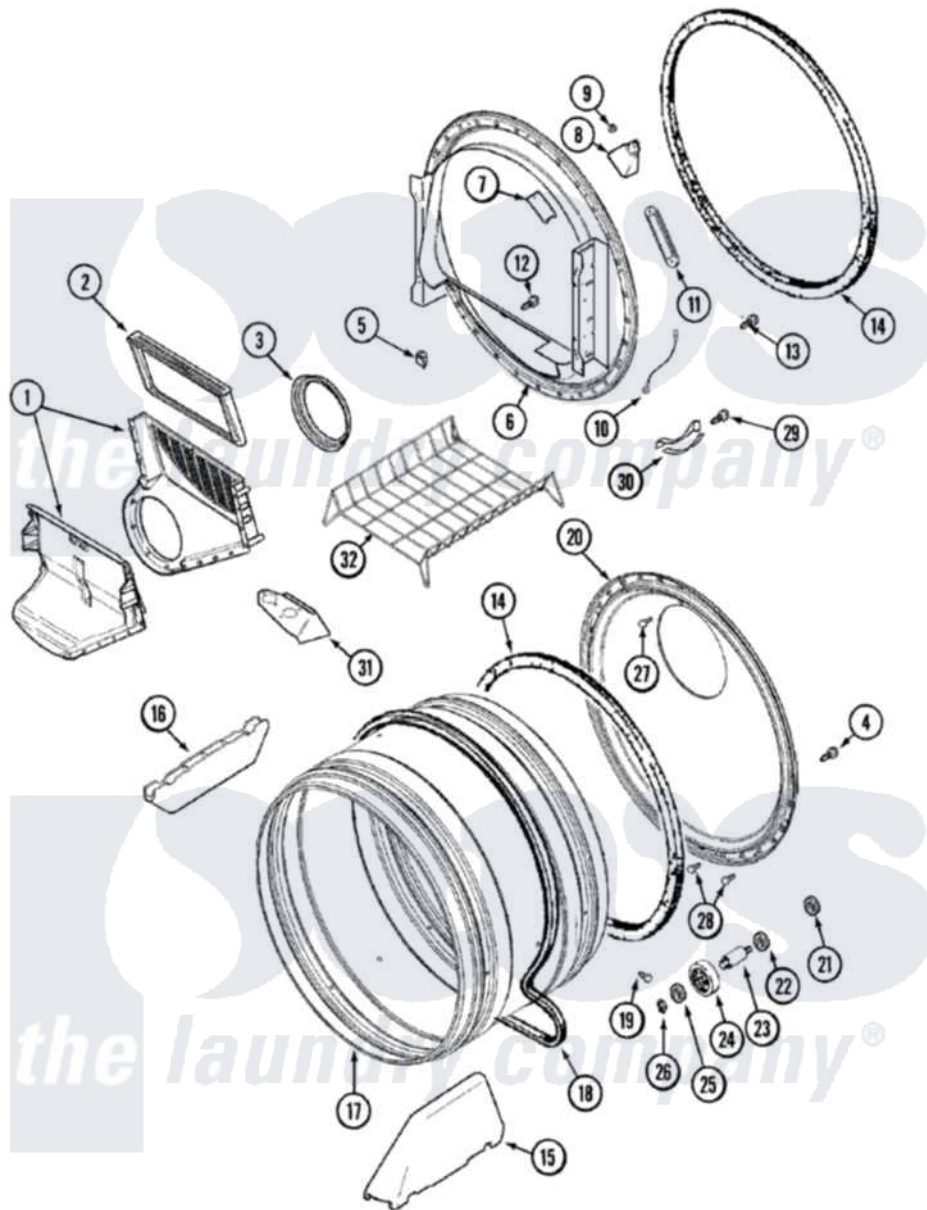

Maytag MDE6000AYQ 05 - TUMBLER

Maytag Residential Maytag MDE6000AYQ Dryer Parts Parts Diagram 05 - TUMBLER
 Click on the part number to view part

Item	Original Part Number	Replaced By	Status	Part Description
1	33001799			Outlet Duct Assembly Note: Outlet Duct Assembly
2	33001808			Filter, Lint
3	33001758	33002560		Seal, Blower
4	33002190			SCrew, C BraCe, BraCket, Cabinet
5	Y310376			Clip, Door Switch Harness
6	33001868			Front, Tumbler Front W/Sensor Note: Front, Tumbler
7	33001871			Screw Note: Screw, Drum Light
"	33001869			Lens, Drum Light
8	33001870		Not Available	HOLDER, LAMP (W/HOUSING) NOTE: LAMP (W/HOUSING & HOLDER)
"	22002263			Lamp
9	214872			Palnut, End Cap Note: Nut, Lamp Holder
10	211294	90767		Screw, 8A X 3/8 HeX Washer

10	211294	30707	Head Tapping
"	Y303711		Sensor Ground Wire
11	22001078	3177991	Screw
"	33001809		Sensor Bar Assembly
12	312311	312311MAY	Screw
13	33001855	33002917	Screw, No.10-16
14	33001807		Seal, Tumbler
15	33001756	33002032	Baffle
16	33001755		Baffle
17	33001889		Tumbler
18	33001777	33002535	V-Belt
19	33001788	33002973	Screw, No.9-15 X 1.00 Hx WS
20	33001801		Back, Tumbler
21	33001443		Nut, Hex
22	Y313347	312535	Washer, Vault Mounting Brk.
23	Y312948	6-3129480	Shaft- Tumbler
24	Y303373	12001541	Drum Roller/Washer Assembly--W
25	312535		Washer, Vault Mounting Brk.
26	410233	9703438	Ring-Retrn
27	210932		Screw, No.8 X 9/16 Ctsk Note: Screw, Inlet Duct
28	22001996	3370225	Screw
29	210720		Rivet, Bearing To Tumbler Fmt
30	306508		Tumbler Bearing Kit ----W
31	33001837		Cover, Thermostat
32	33001917	33001917A	Rack- Dryi