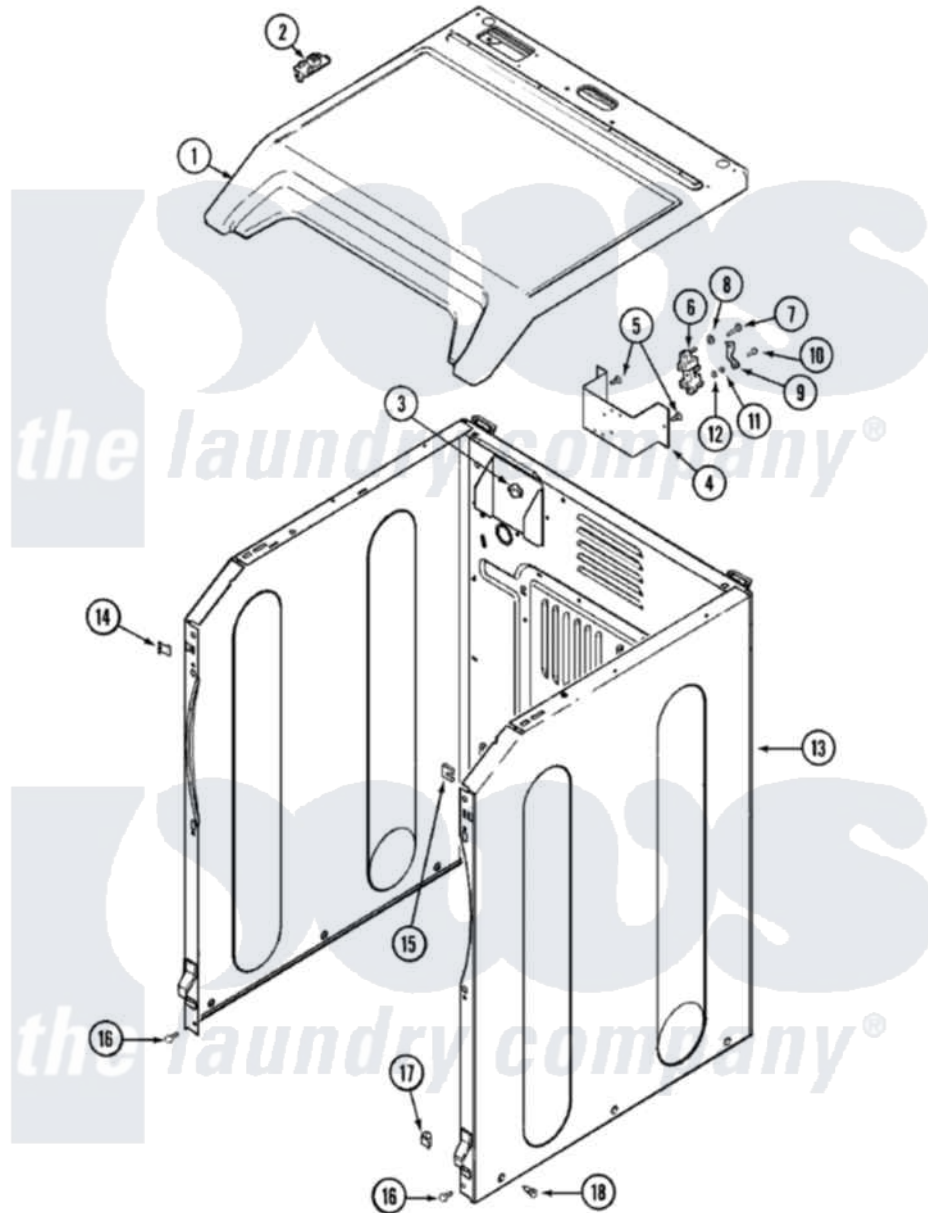

Maytag MDE6000AYW 01 - CABINET

Maytag Residential Maytag MDE6000AYW Dryer Parts Parts Diagram 01 - CABINET
 Click on the part number to view part

Item	Original Part Number	Replaced By	Status	Part Description
1	33001865			Cover, Top
2	33001872	33002891		Pin, Locator
3	213007			Xfor Cabinet See Cabinet, Back
4	33001826		Not Available	BRACKET, TERMINAL BLOCK---NA
5	22001995			Screw Note: Screw, Tumbler Front And Shroud
6	33001244			Block, Terminal
7	Y312209	W10001200		Screw
8	Y311270			Washer, Terminal Block
9	Y312184			Strap, Grounding
10	33001245			Screw---NA
11	311484	112432		Nut
12	311093			Washer, Terminal Connection
13	22002548	22003639		Cabinet Assembly
14	22002049			Clip Note: Clip, Front Panel

15 213280

[204439](#)

Screw And Fstner Assembly

16 [22001995](#)

Screw Note: Screw, Tumbler
Front And Shroud

17 [Y310376](#)

Clip, Door Switch Harness