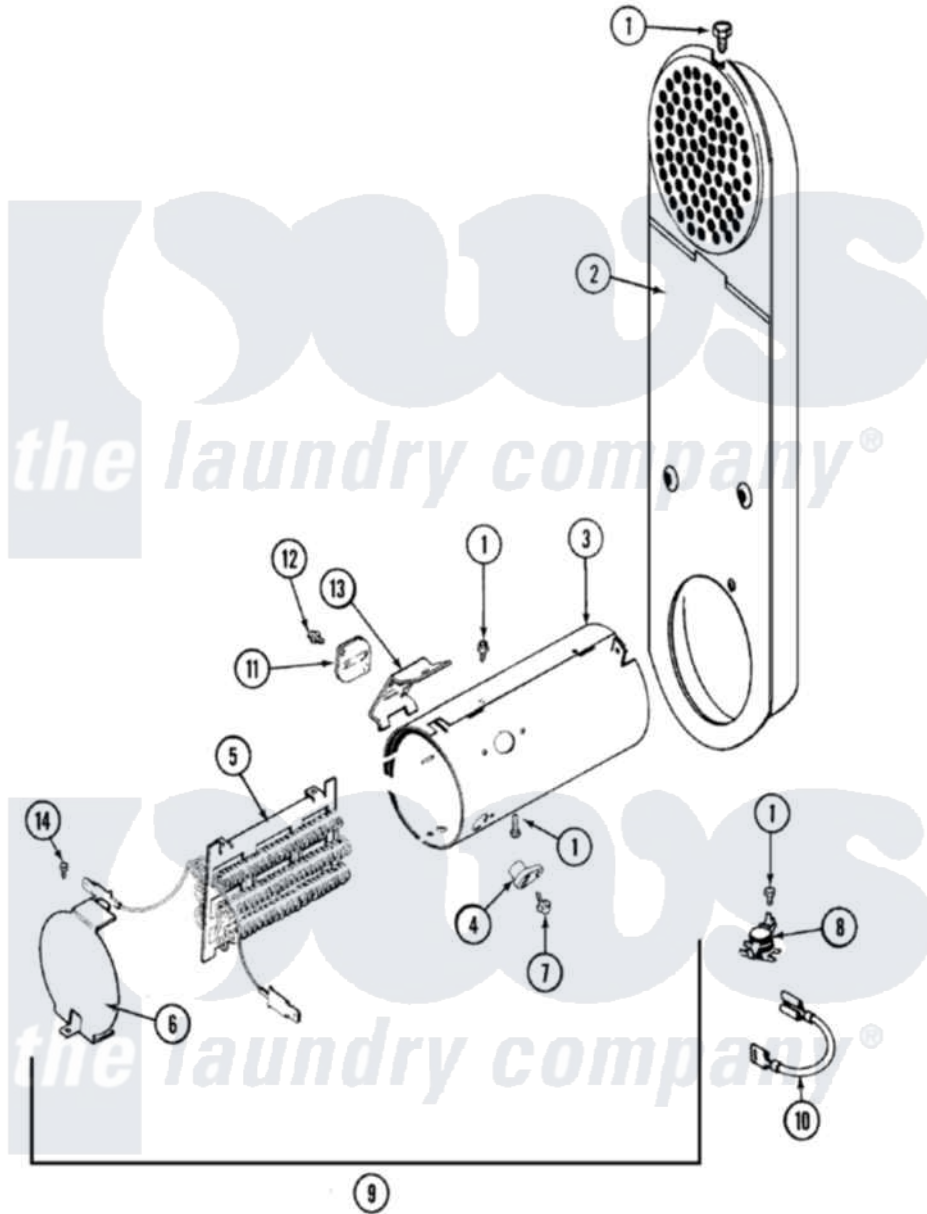

Maytag MDE6000AYW 05 - HEATER

Maytag [Residential Maytag MDE6000AYW Dryer Parts](#) Parts Diagram 05 - HEATER
 Click on the part number to view part

Item	Original Part Number	Replaced By	Status	Part Description
1	211294	90767		Screw, 8A X 3/8 HeX Washer Head Tapping
2	33001803	33003038		Assembly, Inlet Duct-Elec
3	314995			Enclosure, Heater
4	314998			Insulator, Terminal
5	307184	Y308612		Heater Sub-Assembly
6	314999			Shield, Radiant
7	314554		Not Available	SCREW
8	303396			Thermostat, Hi-Limit
9	307178			Heater Assembly
10	Y307173			Wire, Jumper
11	307473			Fuse, Thermal
12	33001860	W10116760		Screw
13	315346			Bracket, Thermal Fuse
14	Y308590	W10116795		Heater
"	22001996	3370225		Screw