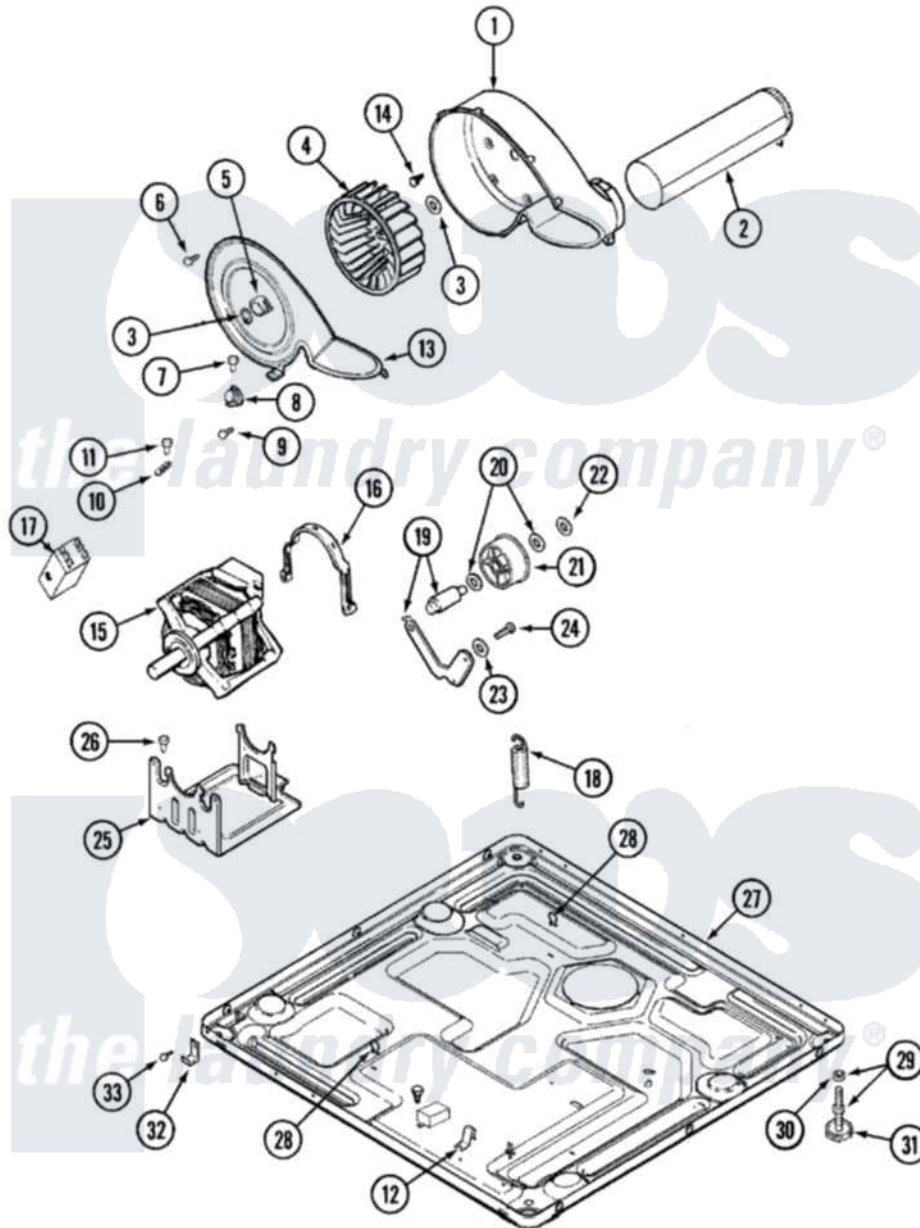

# Maytag MDE6000AYW 06 - MOTOR DRIVE

Maytag [Residential Maytag MDE6000AYW Dryer Parts](#) Parts Diagram 06 - MOTOR DRIVE  
 Click on the part number to view part

Item	Original Part Number	Replaced By	Status	Part Description
1	<a href="#">33001789</a>			Housing, Blower
2	<a href="#">33001800</a>			Duct Assembly, Exhaust
"	<a href="#">22001995</a>			Screw Note: Screw, Tumbler Front And Shroud
3	410233	<a href="#">9703438</a>		Ring-Retrn
4	<a href="#">33001790</a>			Wheel, Blower
5	<a href="#">312967</a>			Clamp, Blower Housing
6	33001855	<a href="#">33002917</a>		Screw, No.10-16
7	<a href="#">Y313561</a>			Screw---NA
8	<a href="#">306911</a>			Thermostat, Multi-Temp
9	22001996	<a href="#">3370225</a>		Screw
10	<a href="#">33001762</a>			Fuse, Thermal
11	314848	<a href="#">W10116760</a>		Screw
12	<a href="#">22002244</a>			Clip, Grounding
13	<a href="#">33001873</a>			Cover, Blower Housing---NA
14	314818	<a href="#">1163839</a>		Screw
15	33002237	<a href="#">33002478</a>		Motor