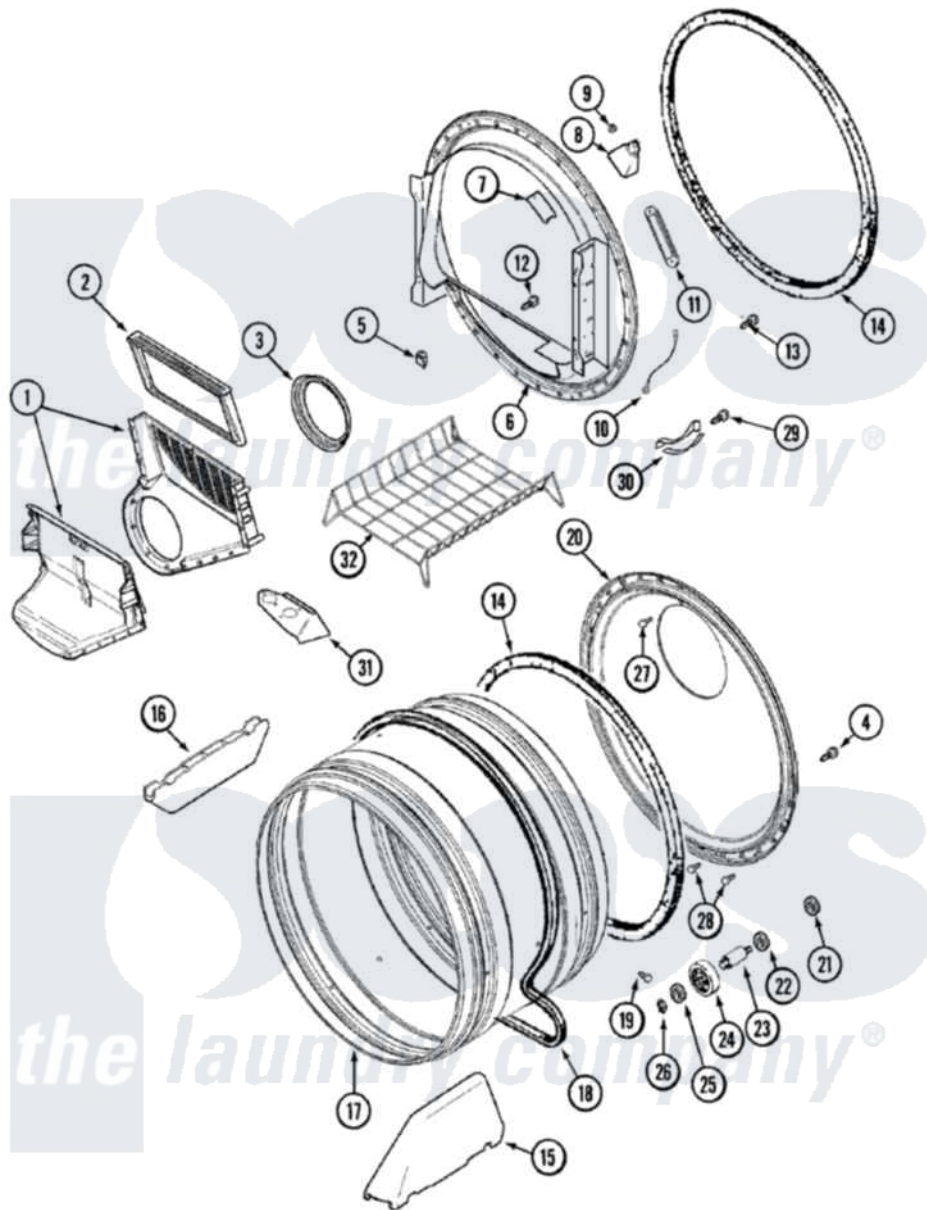

Maytag MDE6000AYW 07 - TUMBLER

Maytag Residential Maytag MDE6000AYW Dryer Parts Parts Diagram 07 - TUMBLER
 Click on the part number to view part

Item	Original Part Number	Replaced By	Status	Part Description
1	33001799			Outlet Duct Assembly Note: Outlet Duct Assembly
2	33001808			Filter, Lint
3	33001758	33002560		Seal, Blower
4	33002190			SCrew, C BraCe, BraCket, Cabinet
5	Y310376			Clip, Door Switch Harness
6	33001868			Front, Tumbler Front W/Sensor Note: Front, Tumbler
7	33001871			Screw Note: Screw, Drum Light
"	33001869			Lens, Drum Light
8	33001870		Not Available	HOLDER, LAMP (W/HOUSING) NOTE: LAMP (W/HOUSING & HOLDER)
"	22002263			Lamp
9	214872			Palnut, End Cap Note: Nut, Lamp Holder
10	211294	90767		Screw, 8A X 3/8 HeX Washer

10	211294	30707	Head Tapping
"	Y303711		Sensor Ground Wire
11	22001078	3177991	Screw
"	33001809		Sensor Bar Assembly
12	312311	312311MAY	Screw
13	33001855	33002917	Screw, No.10-16
14	33001807		Seal, Tumbler
15	33001756	33002032	Baffle
16	33001755		Baffle
17	33001889		Tumbler
18	33001777	33002535	V-Belt
19	33001788	33002973	Screw, No.9-15 X 1.00 Hx WS
20	33001801		Back, Tumbler
21	33001443		Nut, Hex
22	Y313347	312535	Washer, Vault Mounting Brk.
23	Y312948	6-3129480	Shaft- Tumbler
24	Y303373	12001541	Drum Roller/Washer Assembly--W
25	312535		Washer, Vault Mounting Brk.
26	410233	9703438	Ring-Retrn
27	210932		Screw, No.8 X 9/16 Ctsk Note: Screw, Inlet Duct
28	22001996	3370225	Screw
29	210720		Rivet, Bearing To Tumbler Fmt
30	306508		Tumbler Bearing Kit ----W
31	33001837		Cover, Thermostat
32	33001917	33001917A	Rack- Dryi