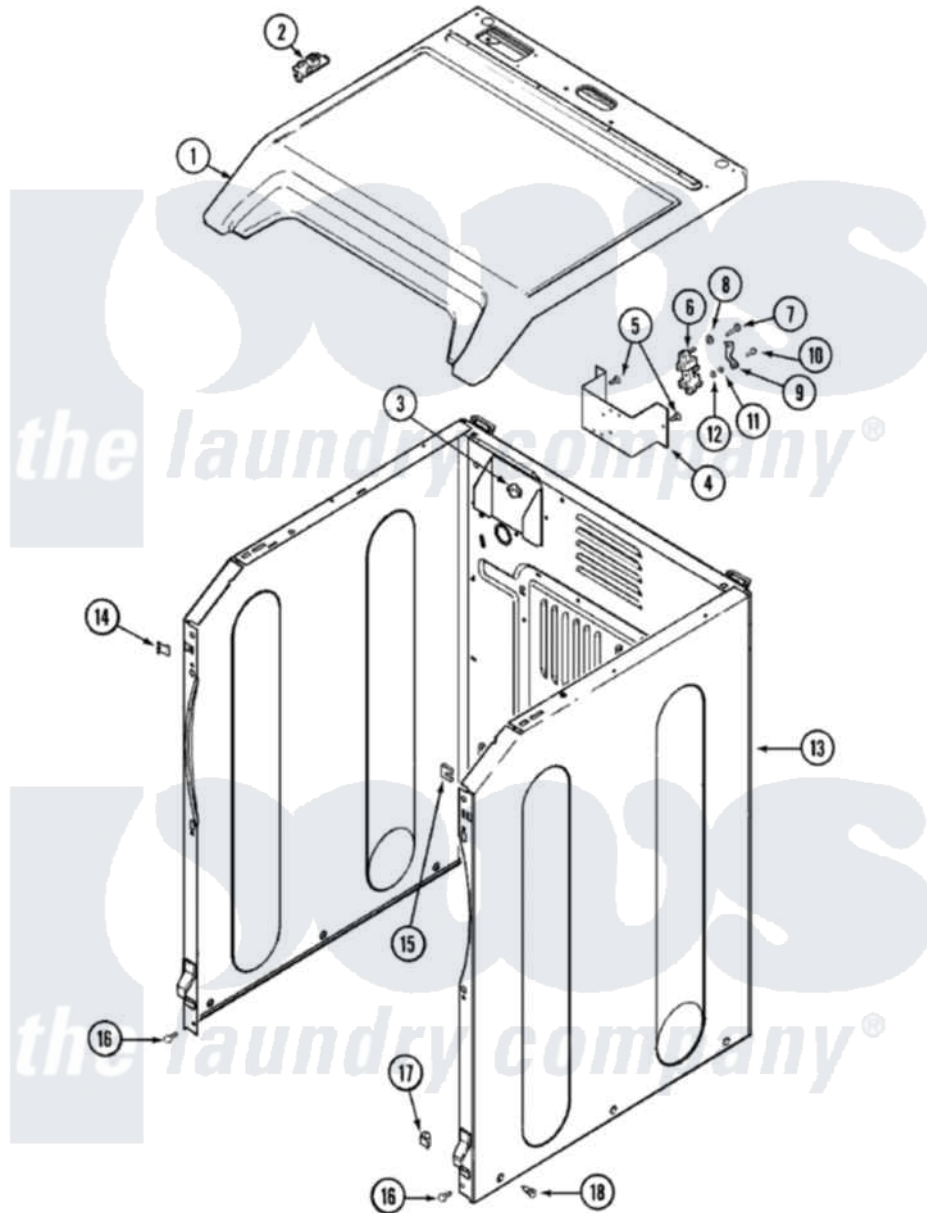

Maytag MDE6000AZW 01 - CABINET

Maytag [Residential Maytag MDE6000AZW Dryer Parts](#) Parts Diagram 01 - CABINET
 Click on the part number to view part

Item	Original Part Number	Replaced By	Status	Part Description
1	33001865			Cover, Top
2	33001872	33002891		Pin, Locator
3	213007			Xfor Cabinet See Cabinet, Back
4	33001826		Not Available	BRACKET, TERMINAL BLOCK---NA
5	22001995			Screw Note: Screw, Tumbler Front And Shroud
6	33001244			Block, Terminal
7	Y312209	W10001200		Screw
8	Y311270			Washer, Terminal Block
9	Y312184			Strap, Grounding
10	33001245			Screw---NA
11	311484	112432		Nut
12	311093			Washer, Terminal Connection
13	22002548	22003639		Cabinet Assembly
14	22002049			Clip Note: Clip, Front Panel

15 213280

[204439](#)

Screw And Fstner Assembly

16 [22001995](#)

Screw Note: Screw, Tumbler
Front And Shroud

17 [Y310376](#)

Clip, Door Switch Harness